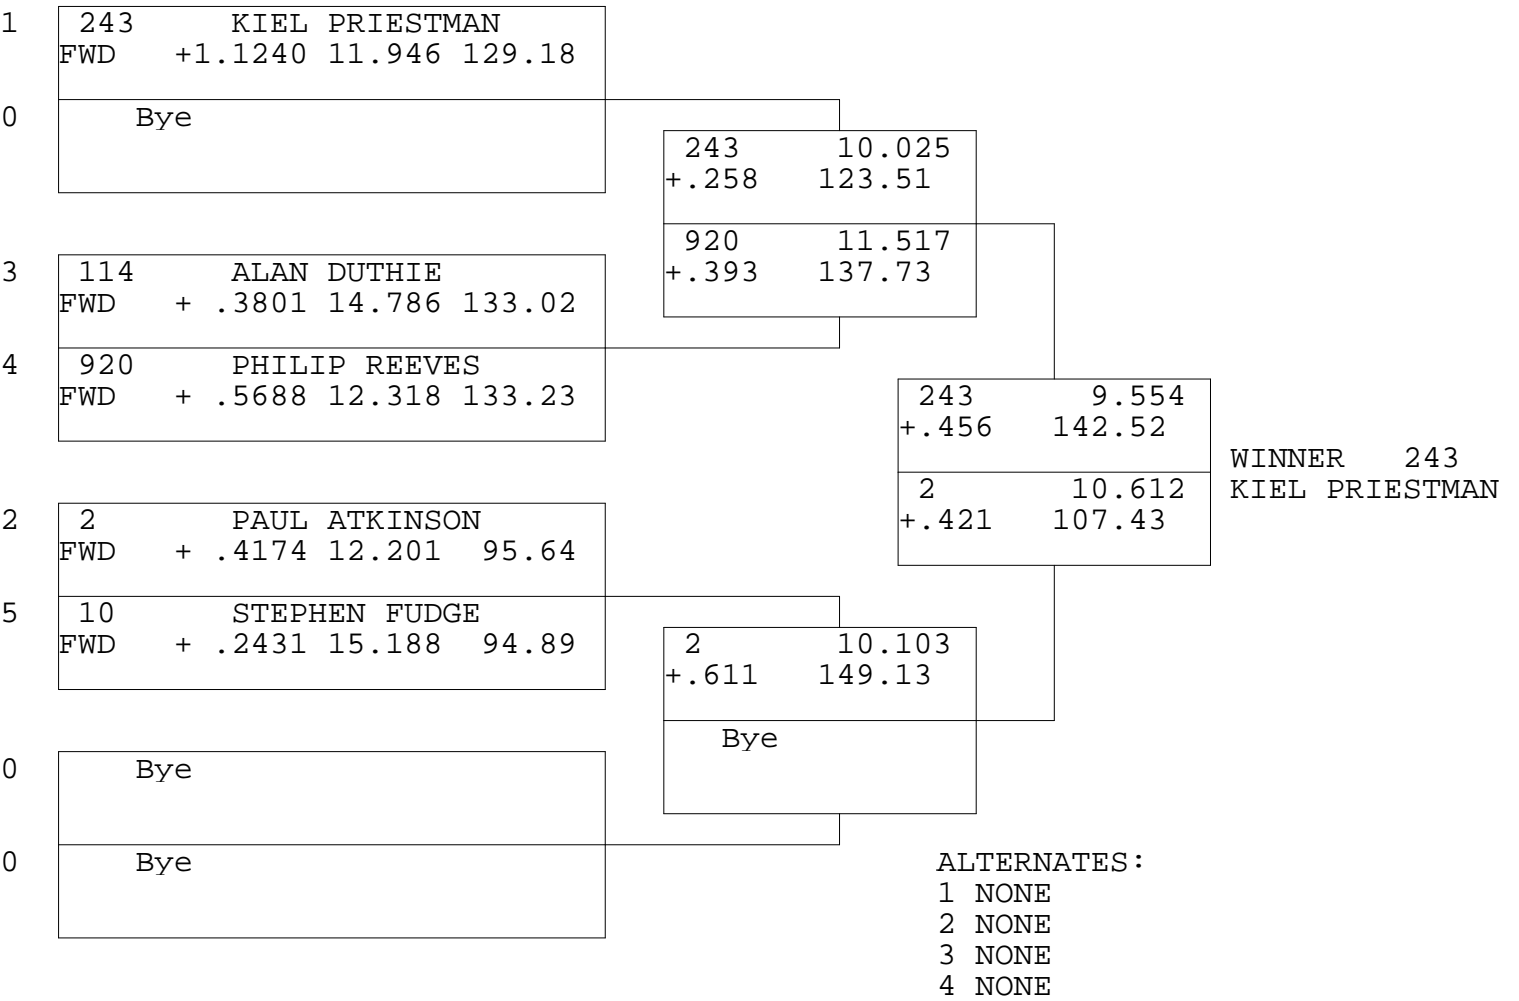

FRONT WHEEL DRIVE

TSI RACENET SYSTEM
 PROGRESSIVE LADDER FOR 5 CARS

2017-07-09
 4:57:19 PM

OFFICIAL