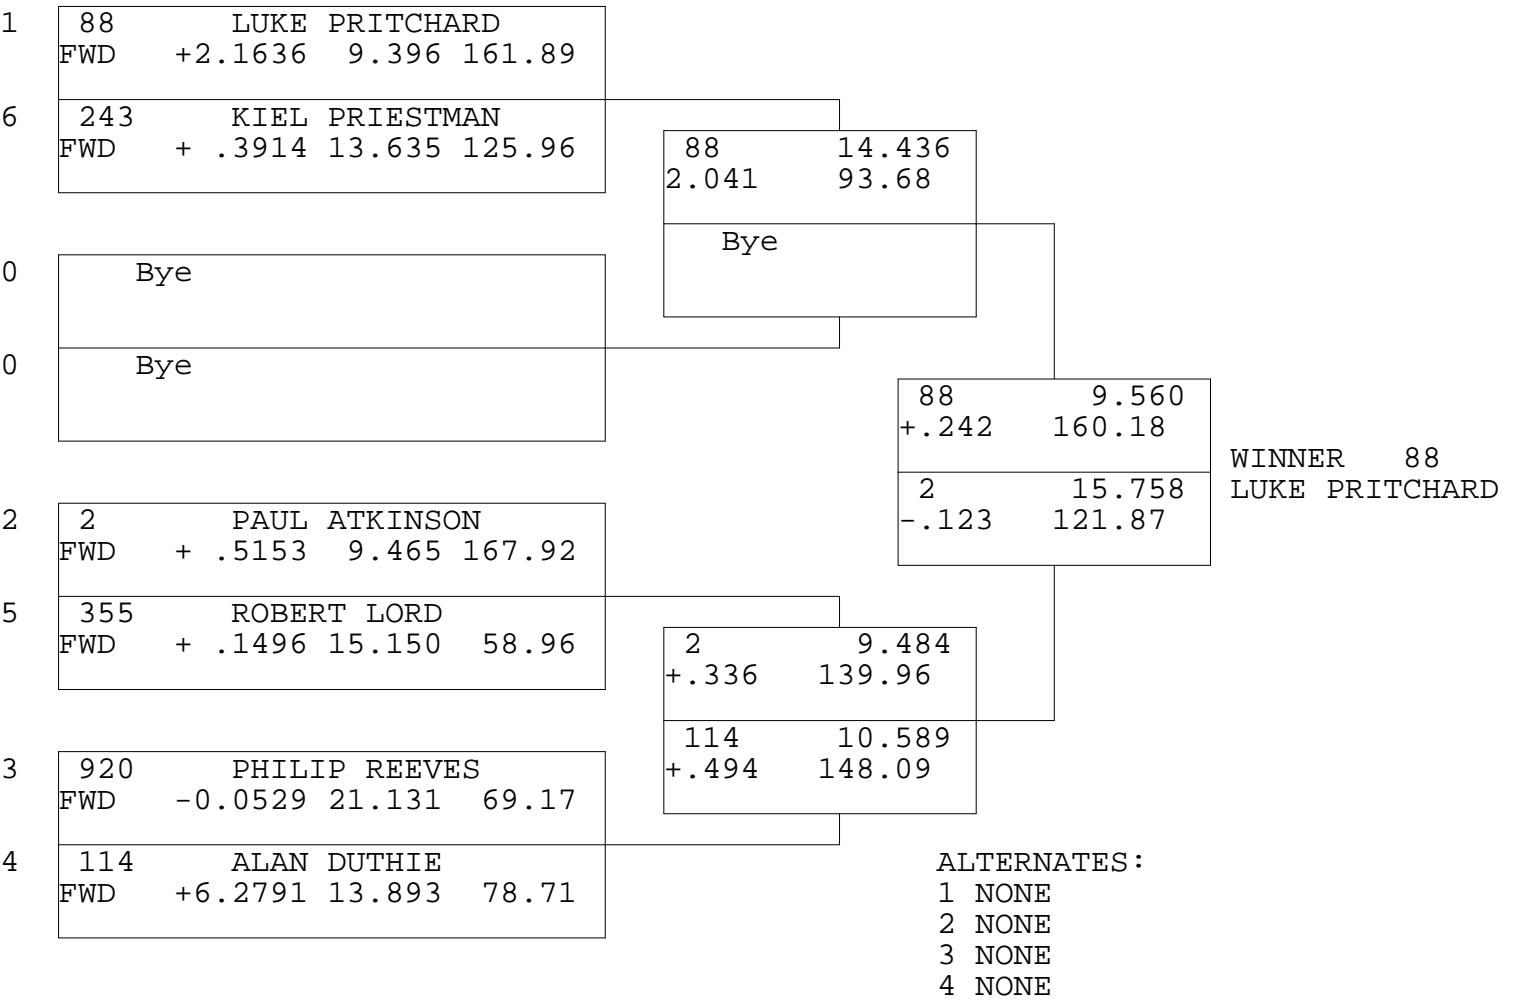

FRONT WHEEL DRIVE

TSI RACENET SYSTEM
 PROGRESSIVE LADDER FOR 6 CARS

2017-10-01
 3:05:09 PM

OFFICIAL