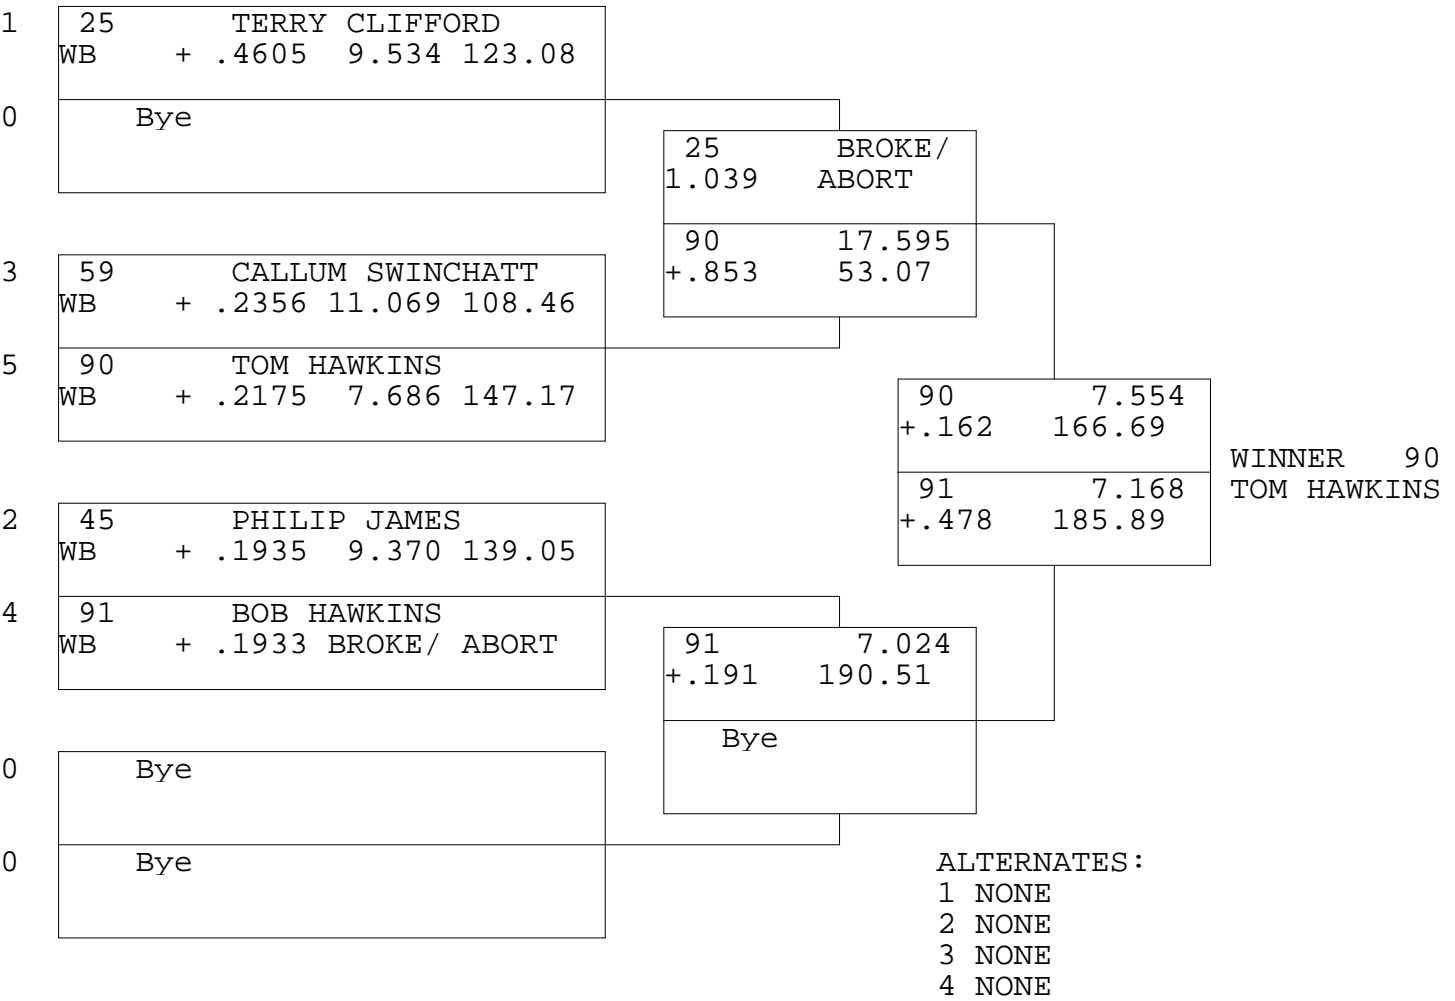

WILD BUNCH

TSI RACENET SYSTEM
 PROGRESSIVE LADDER FOR 5 CARS

2017-04-16
 5:35:38 PM

OFFICIAL