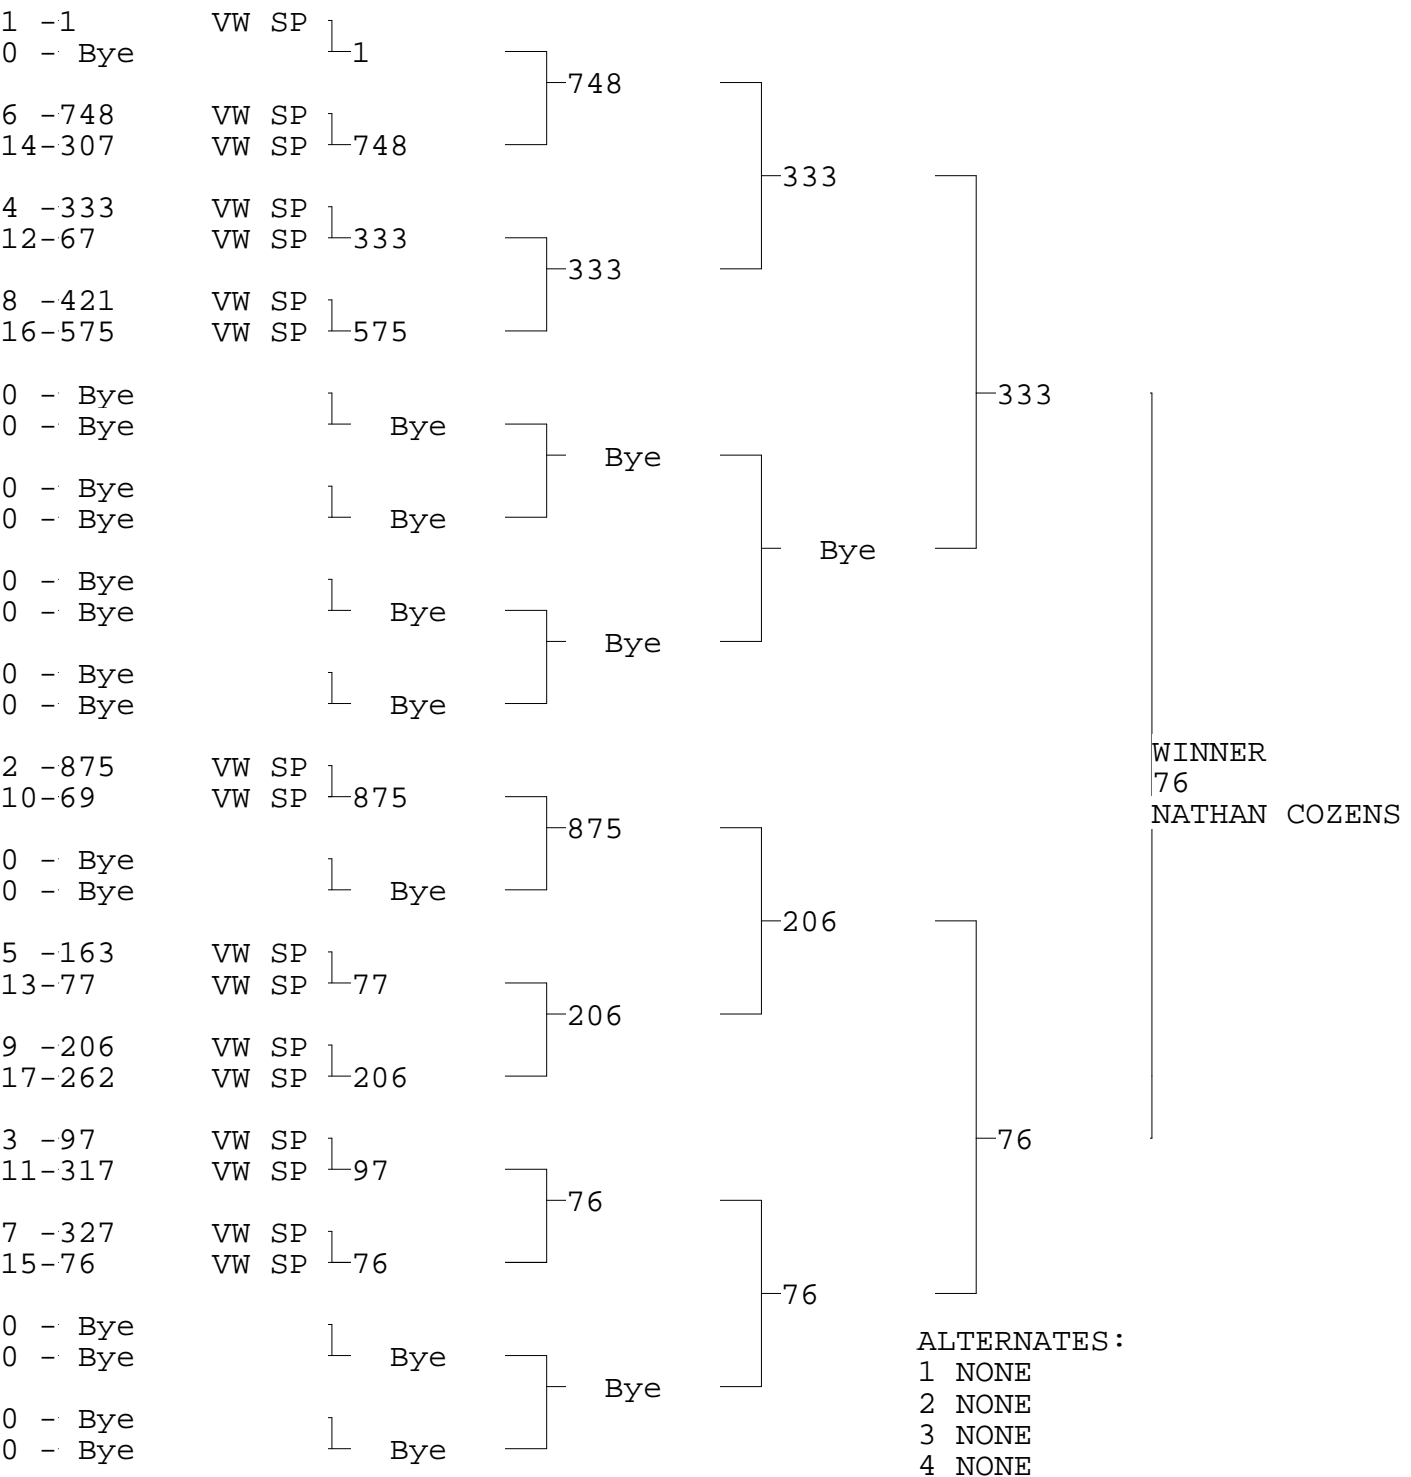

VW SPORTSMAN

TSI RACENET SYSTEM  
PROGRESSIVE LADDER FOR 17 CARS

2017-04-16  
5:23:43 PM

OFFICIAL