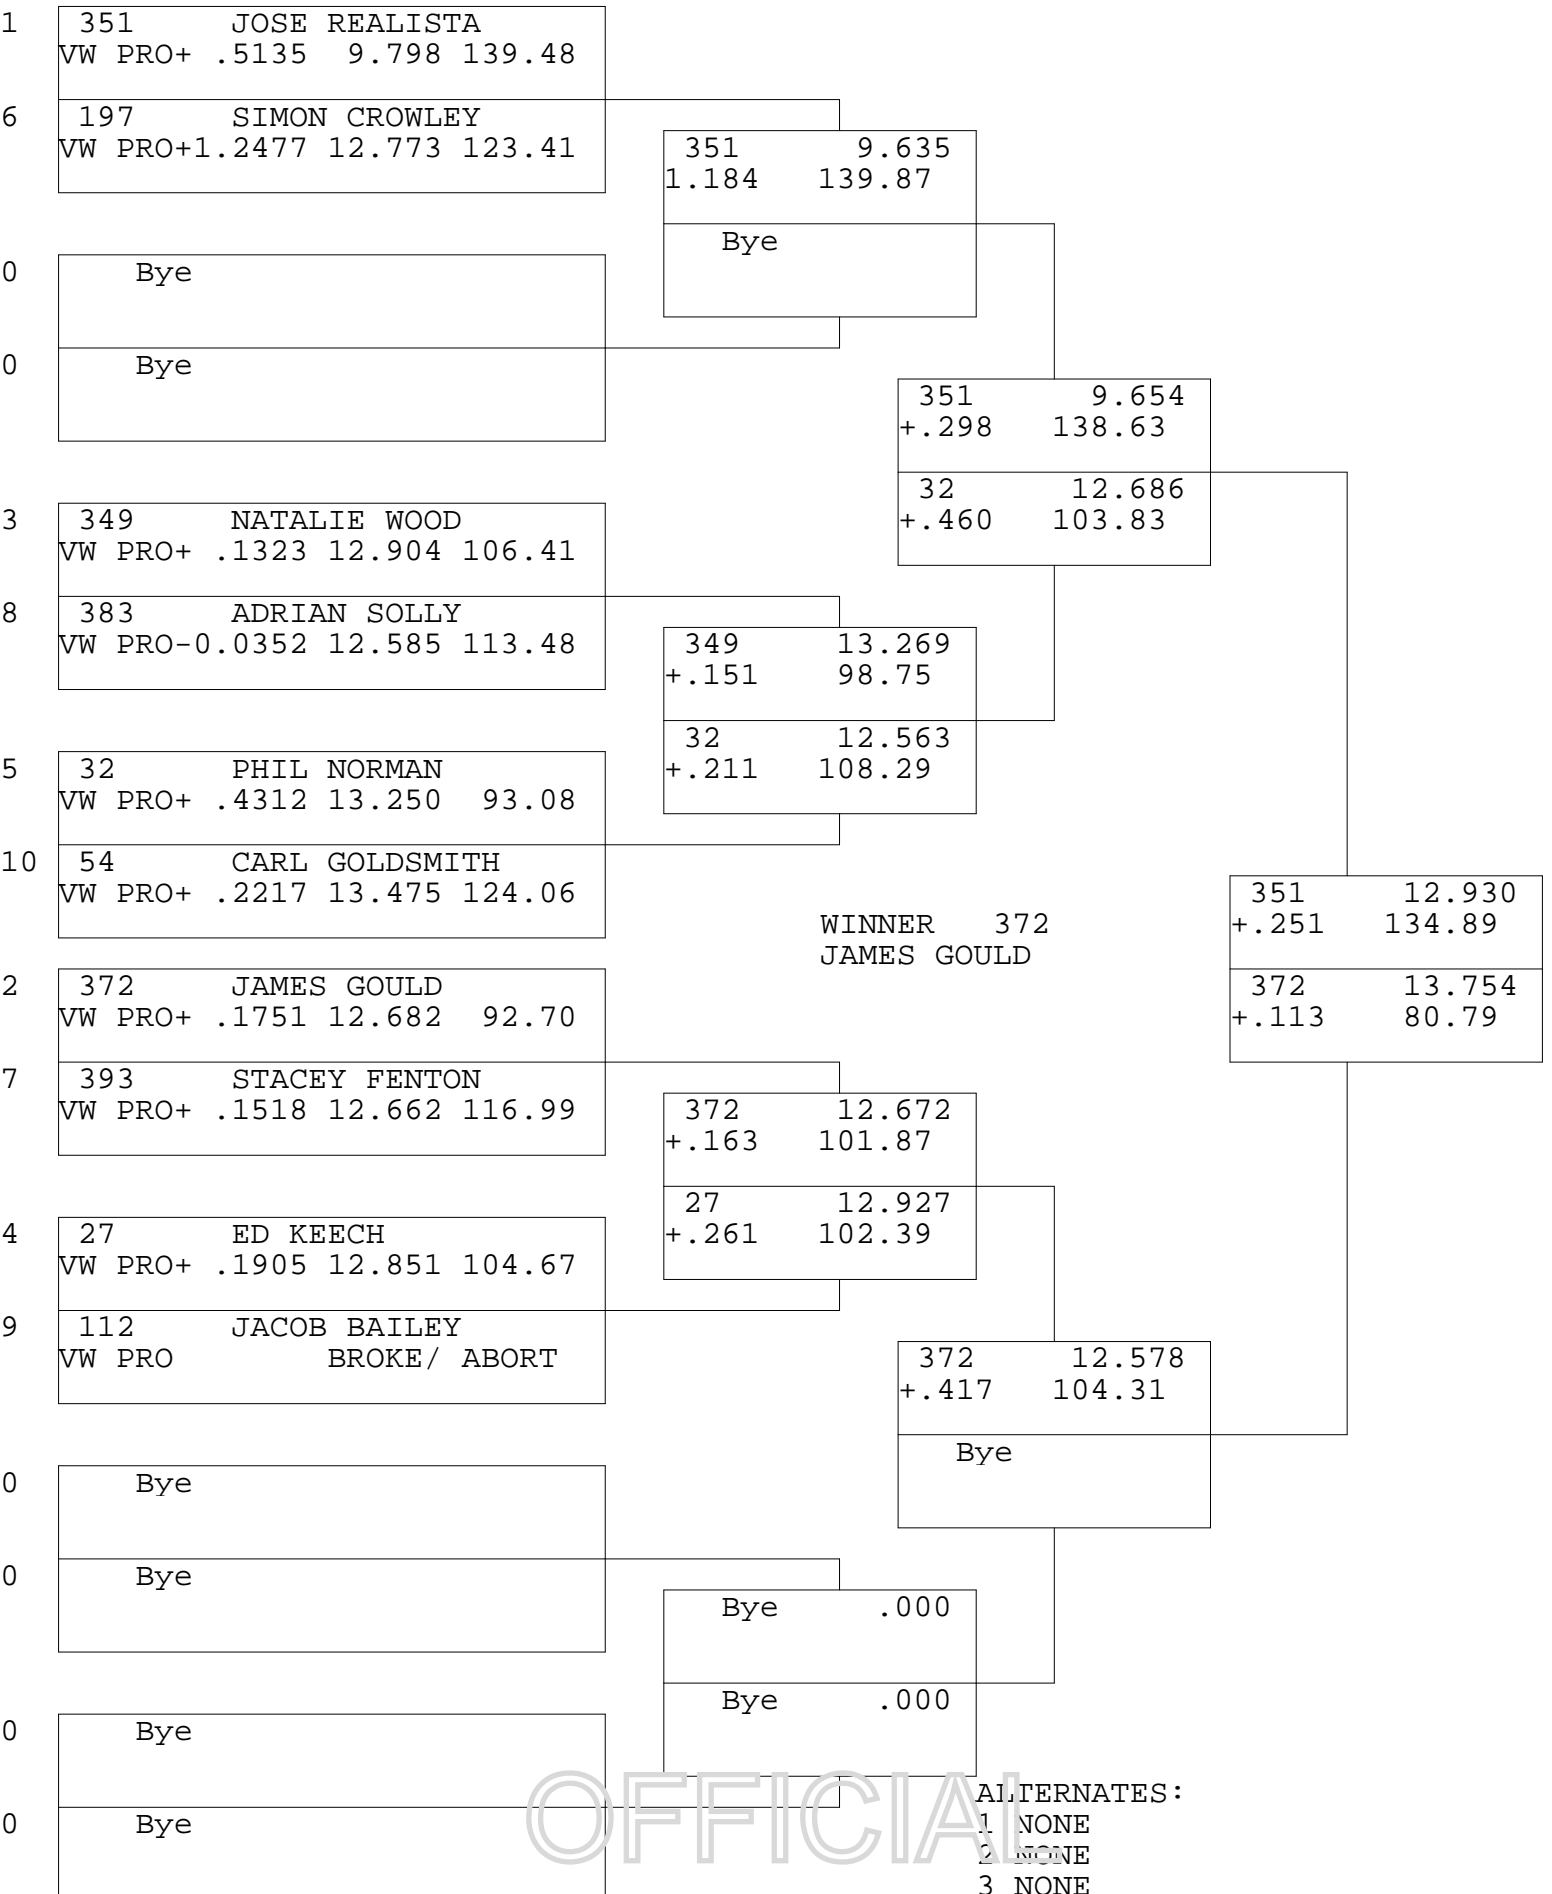

VW PRO

TSI RACENET SYSTEM
PROGRESSIVE LADDER FOR 10 CARS

2017-04-16
5:22:48 PM

OFFICIAL ALTERNATES:
1 NONE
2 NONE
3 NONE
4 NONE