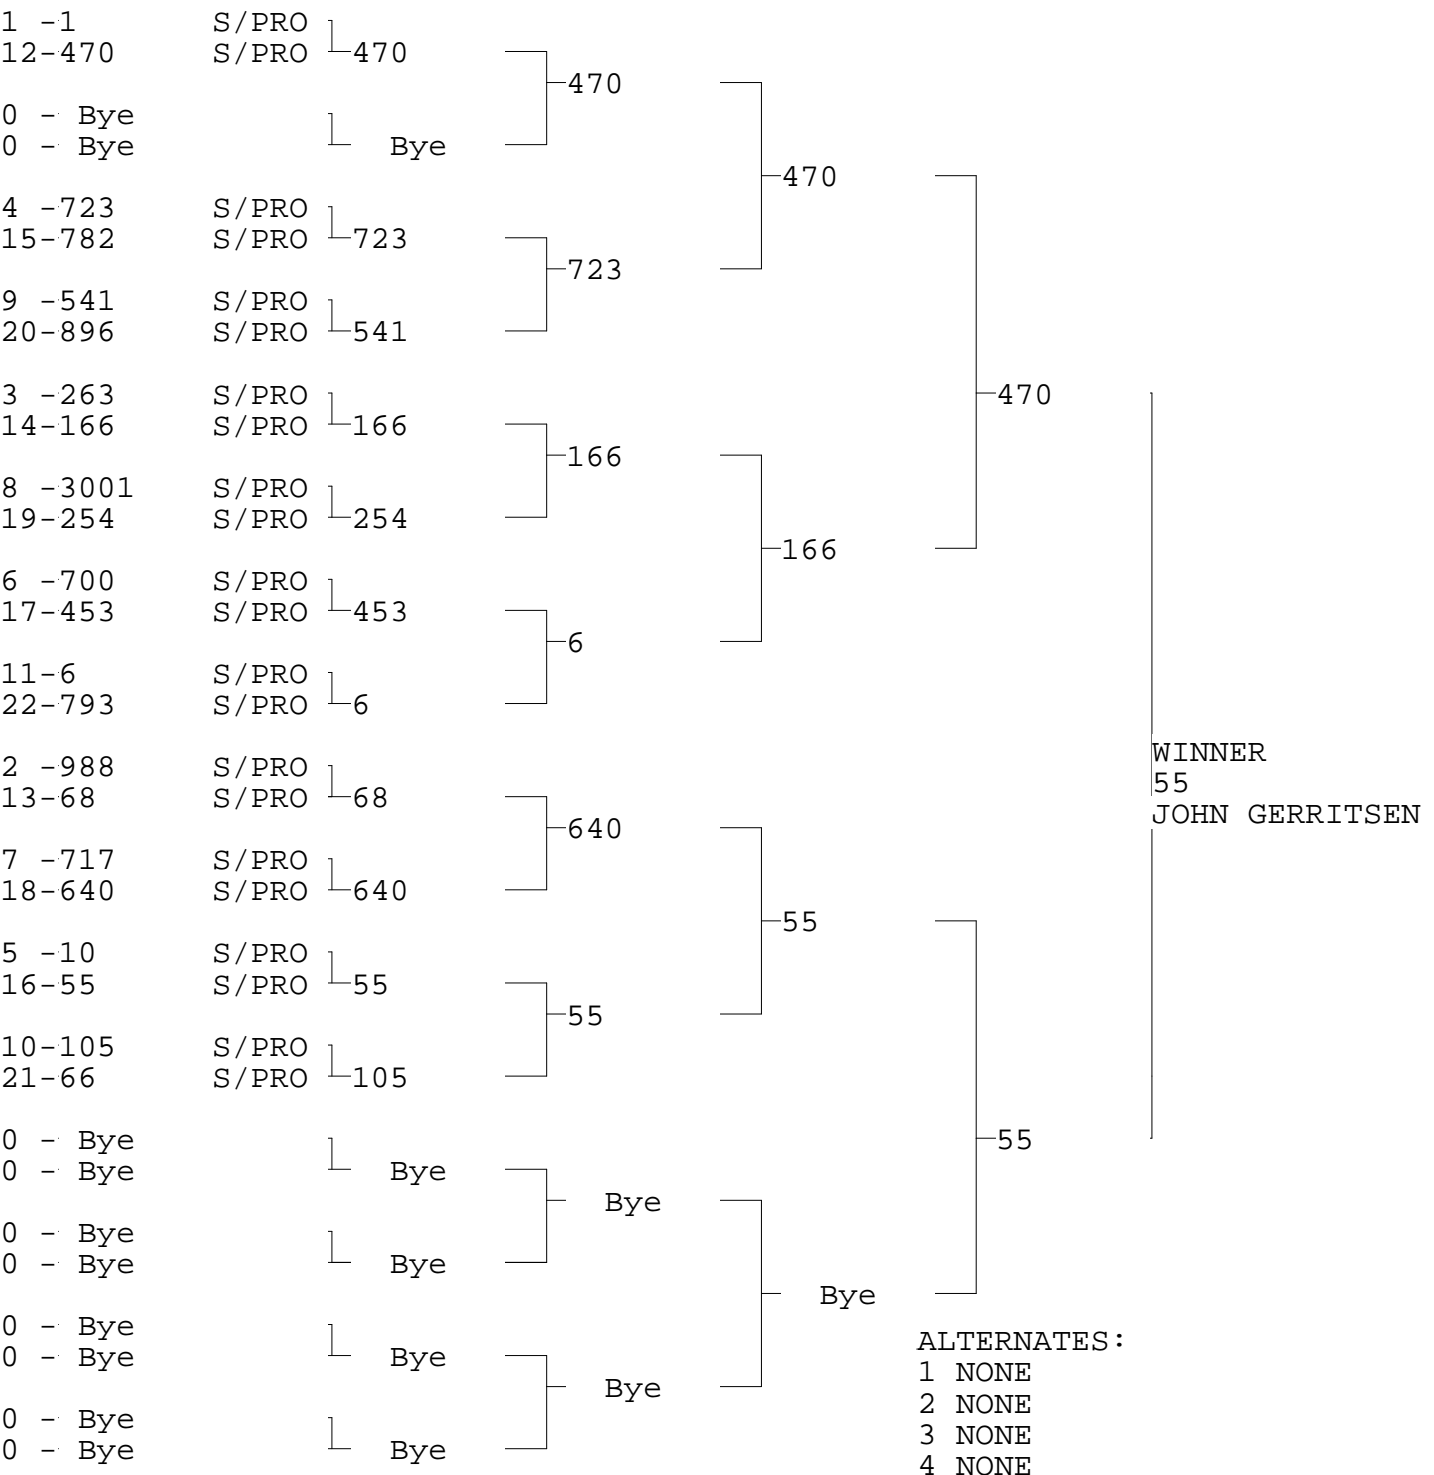

SUPER PRO ET

TSI RACENET SYSTEM  
PROGRESSIVE LADDER FOR 22 CARS

2017-04-16  
5:28:06 PM

OFFICIAL