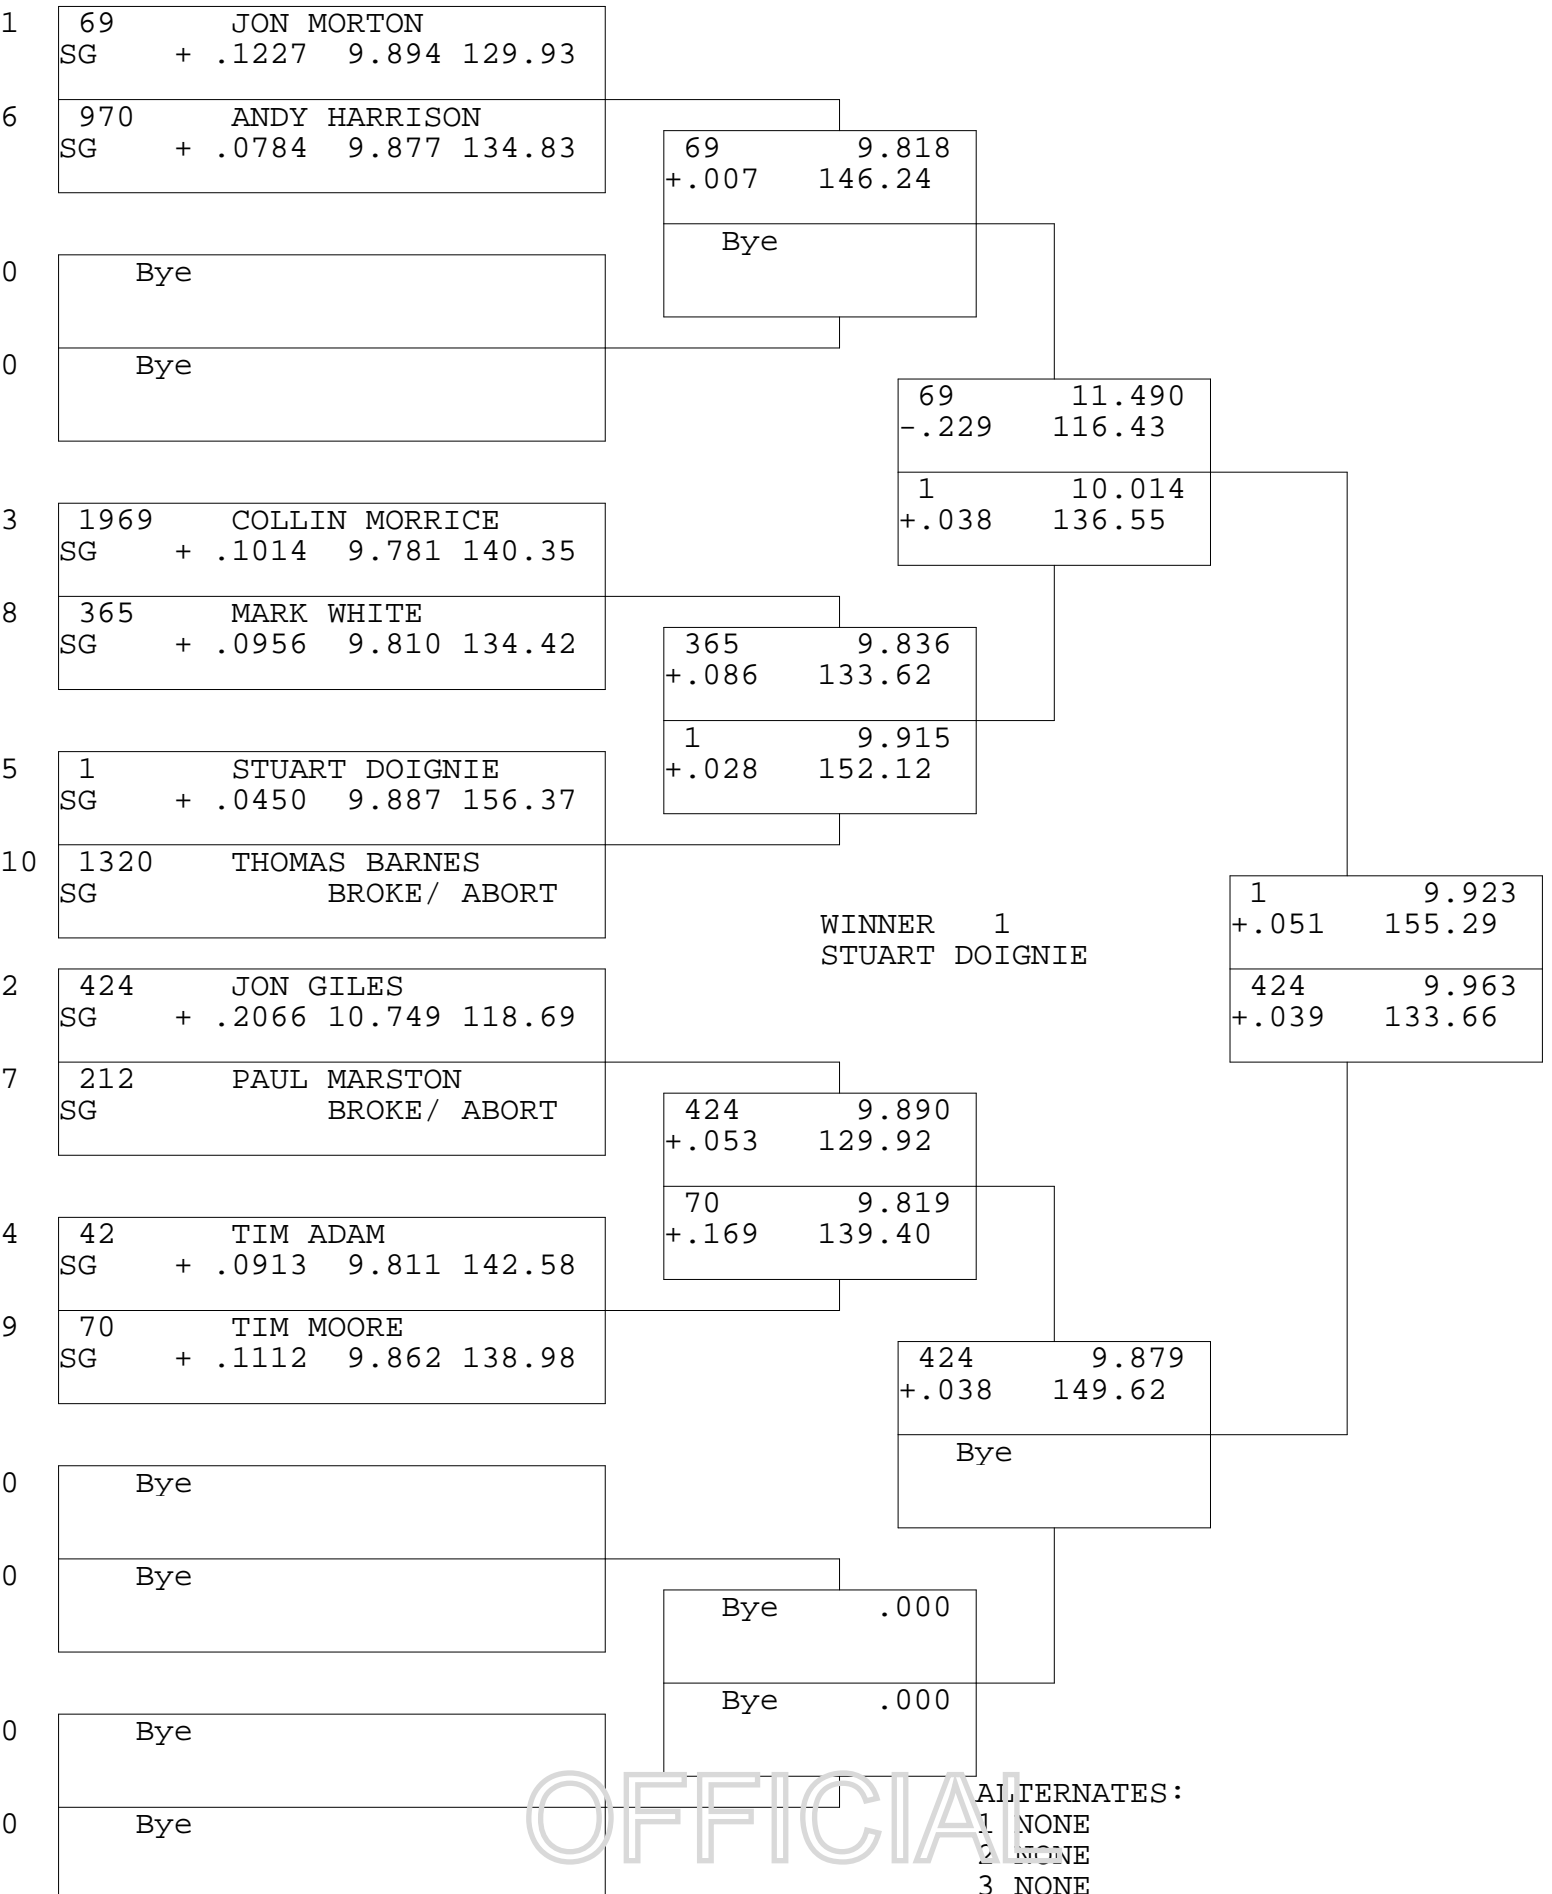

SUPER GAS

TSI RACENET SYSTEM  
PROGRESSIVE LADDER FOR 10 CARS

2017-04-16  
5:25:41 PM

OFFICIAL