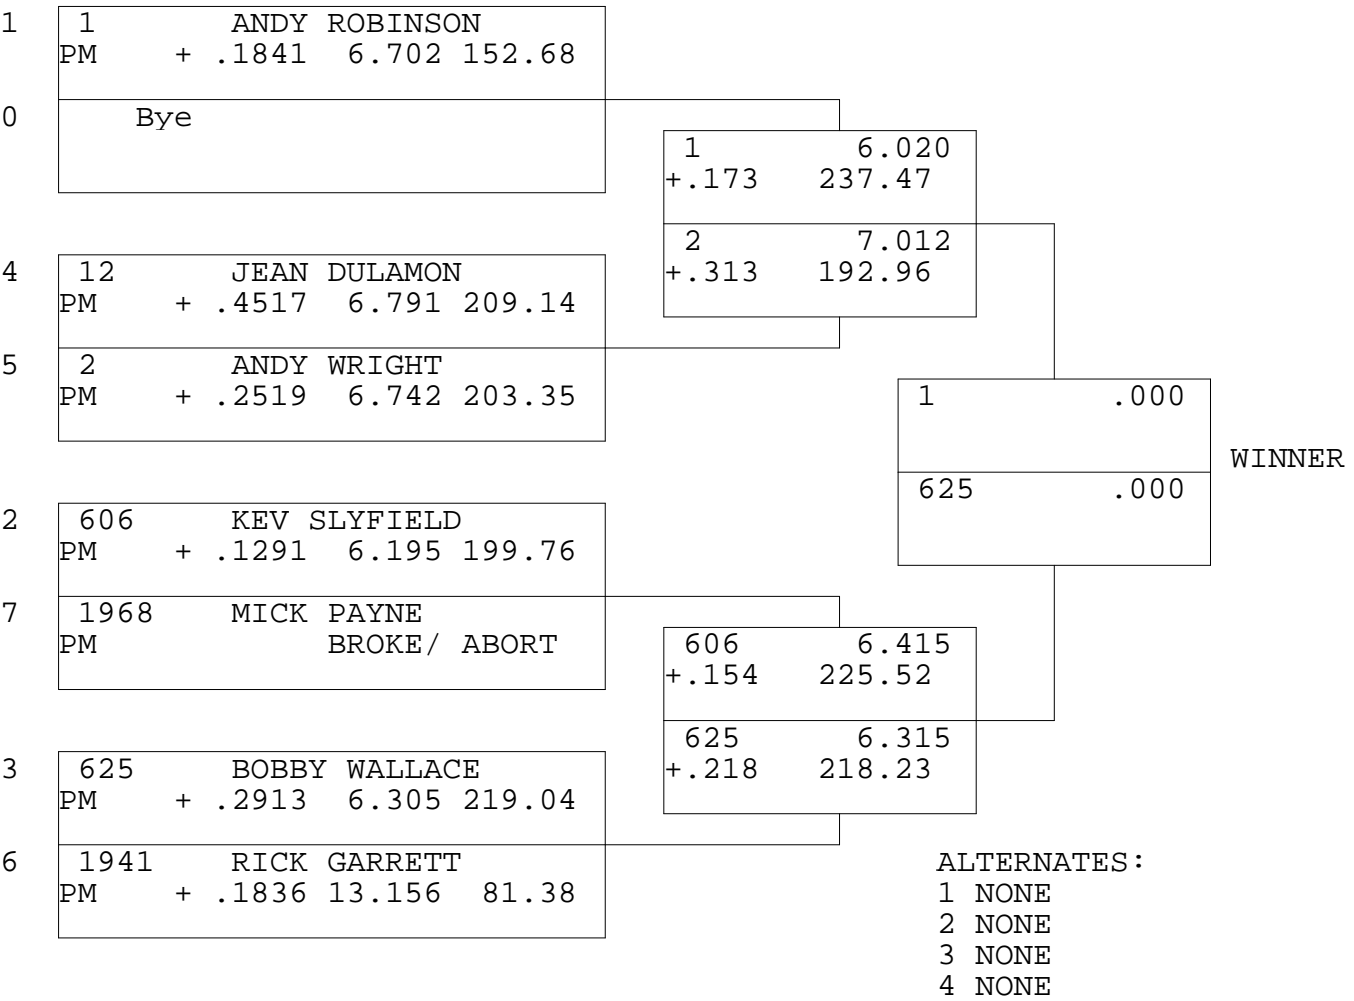

MSA PRO MODIFIED

TSI RACENET SYSTEM
 PROGRESSIVE LADDER FOR 7 CARS

2017-04-16
 4:06:15 PM

OFFICIAL