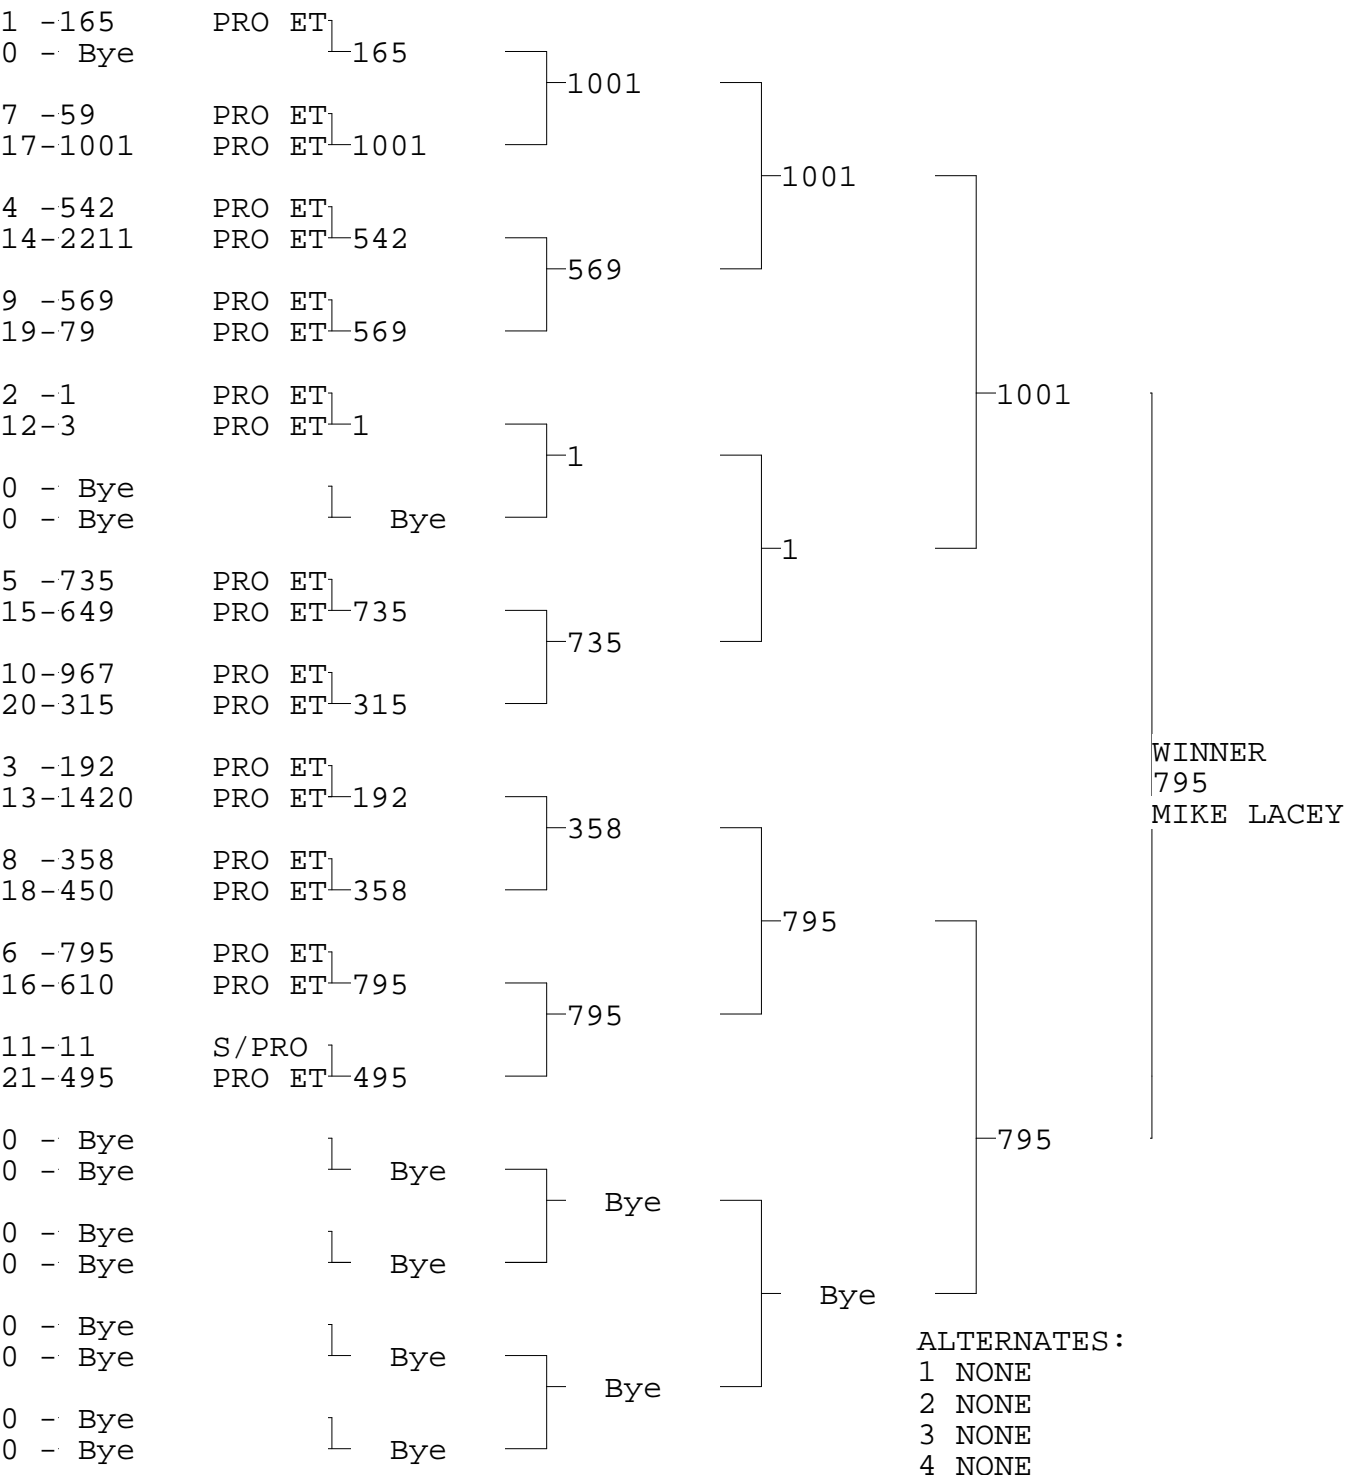

PRO ET

TSI RACENET SYSTEM  
PROGRESSIVE LADDER FOR 21 CARS

2017-04-16  
5:29:22 PM

OFFICIAL