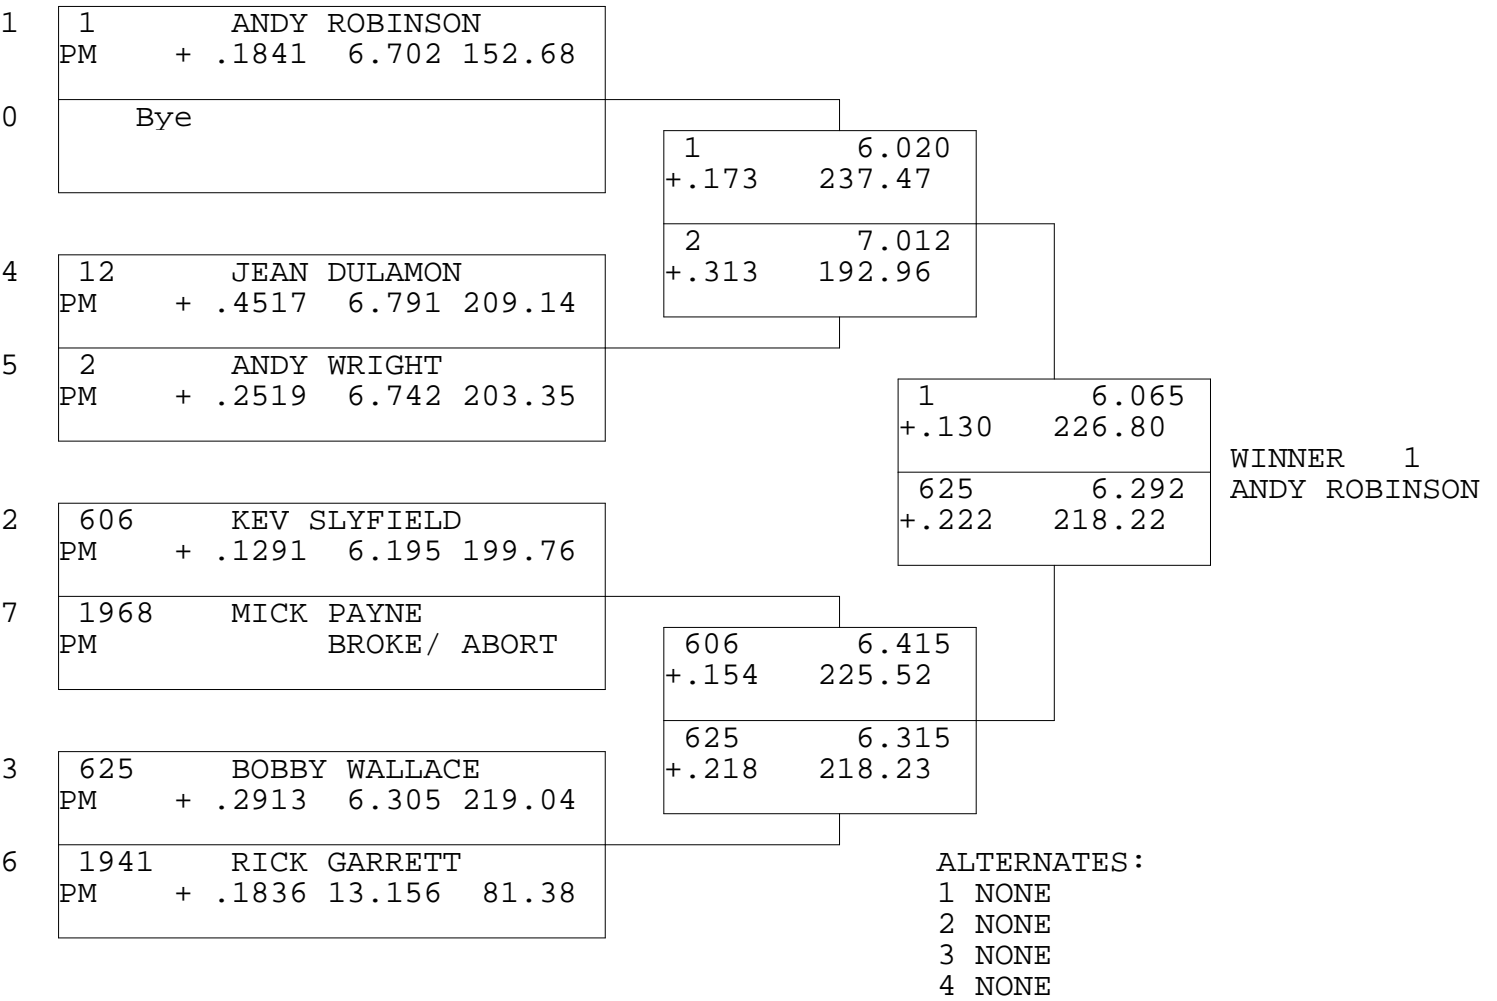

MSA PRO MODIFIED

TSI RACENET SYSTEM
 PROGRESSIVE LADDER FOR 7 CARS

2017-04-16
 5:56:44 PM

OFFICIAL