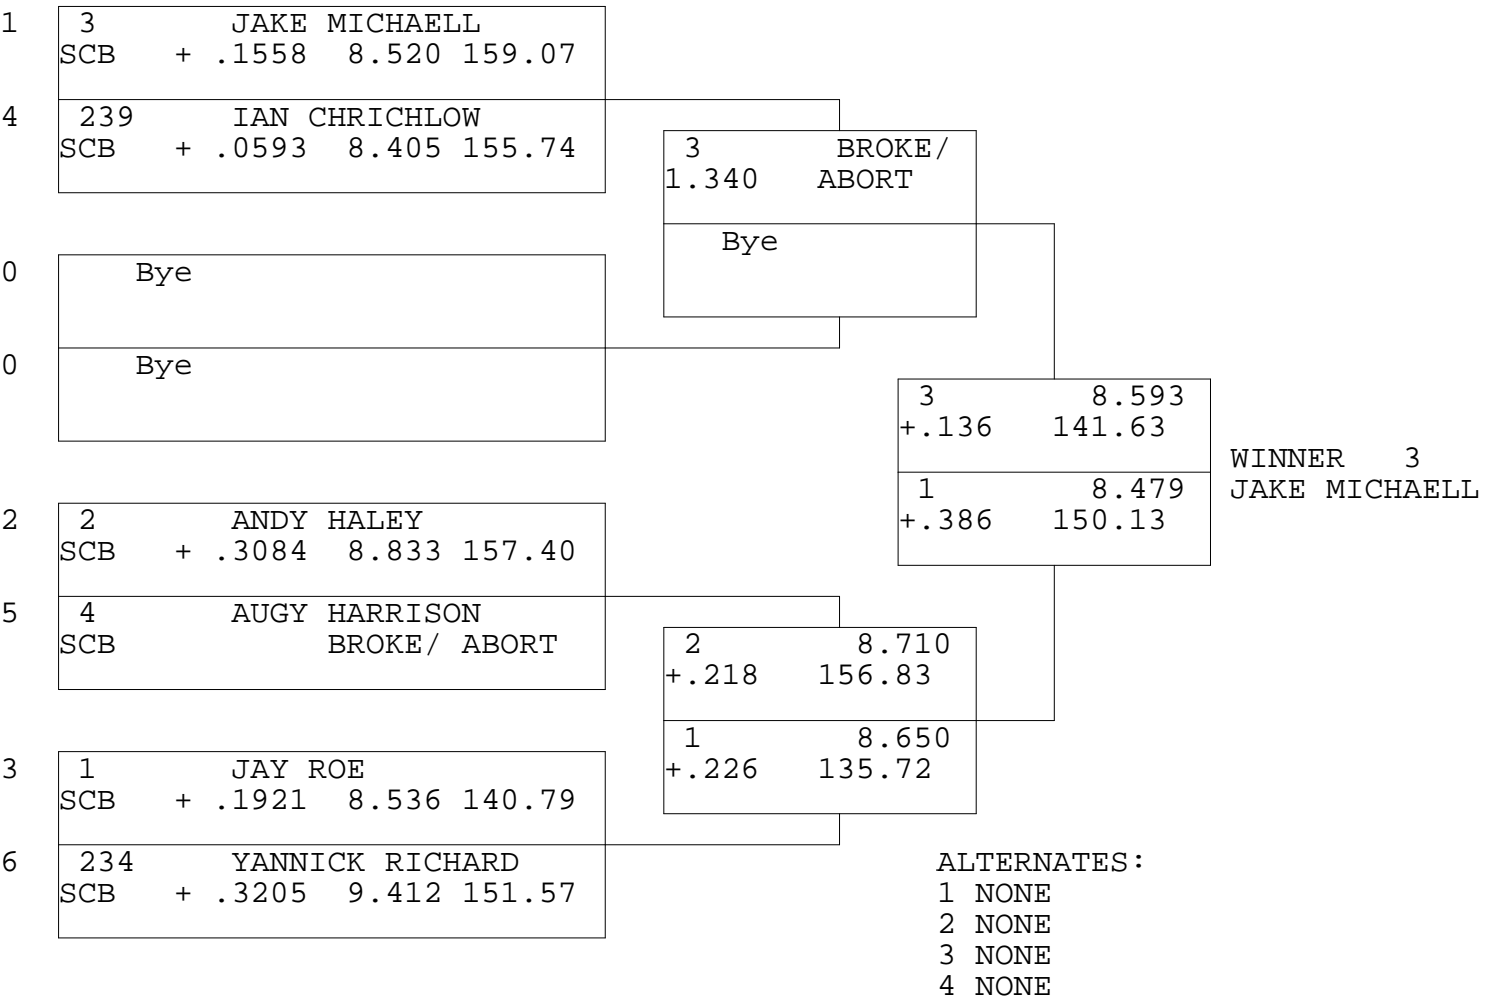

8.50 BIKE

TSI RACENET SYSTEM  
 PROGRESSIVE LADDER FOR 6 CARS

2017-04-16  
 5:15:38 PM

OFFICIAL