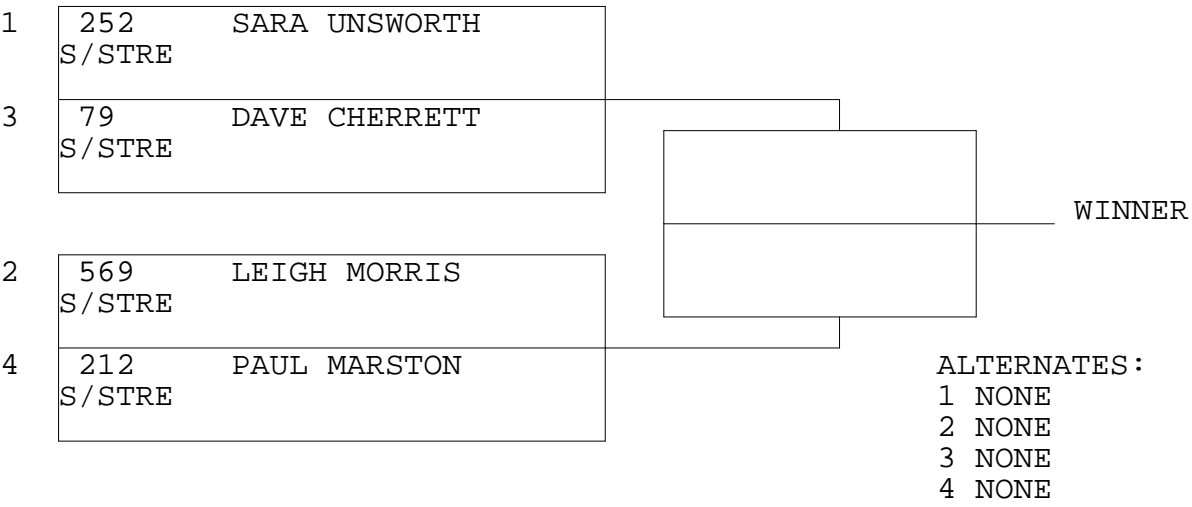

SUPER STREET #2

TSI RACENET SYSTEM  
PROGRESSIVE LADDER FOR 4 CARS

2017-05-28  
6:52:51 PM

OFFICIAL