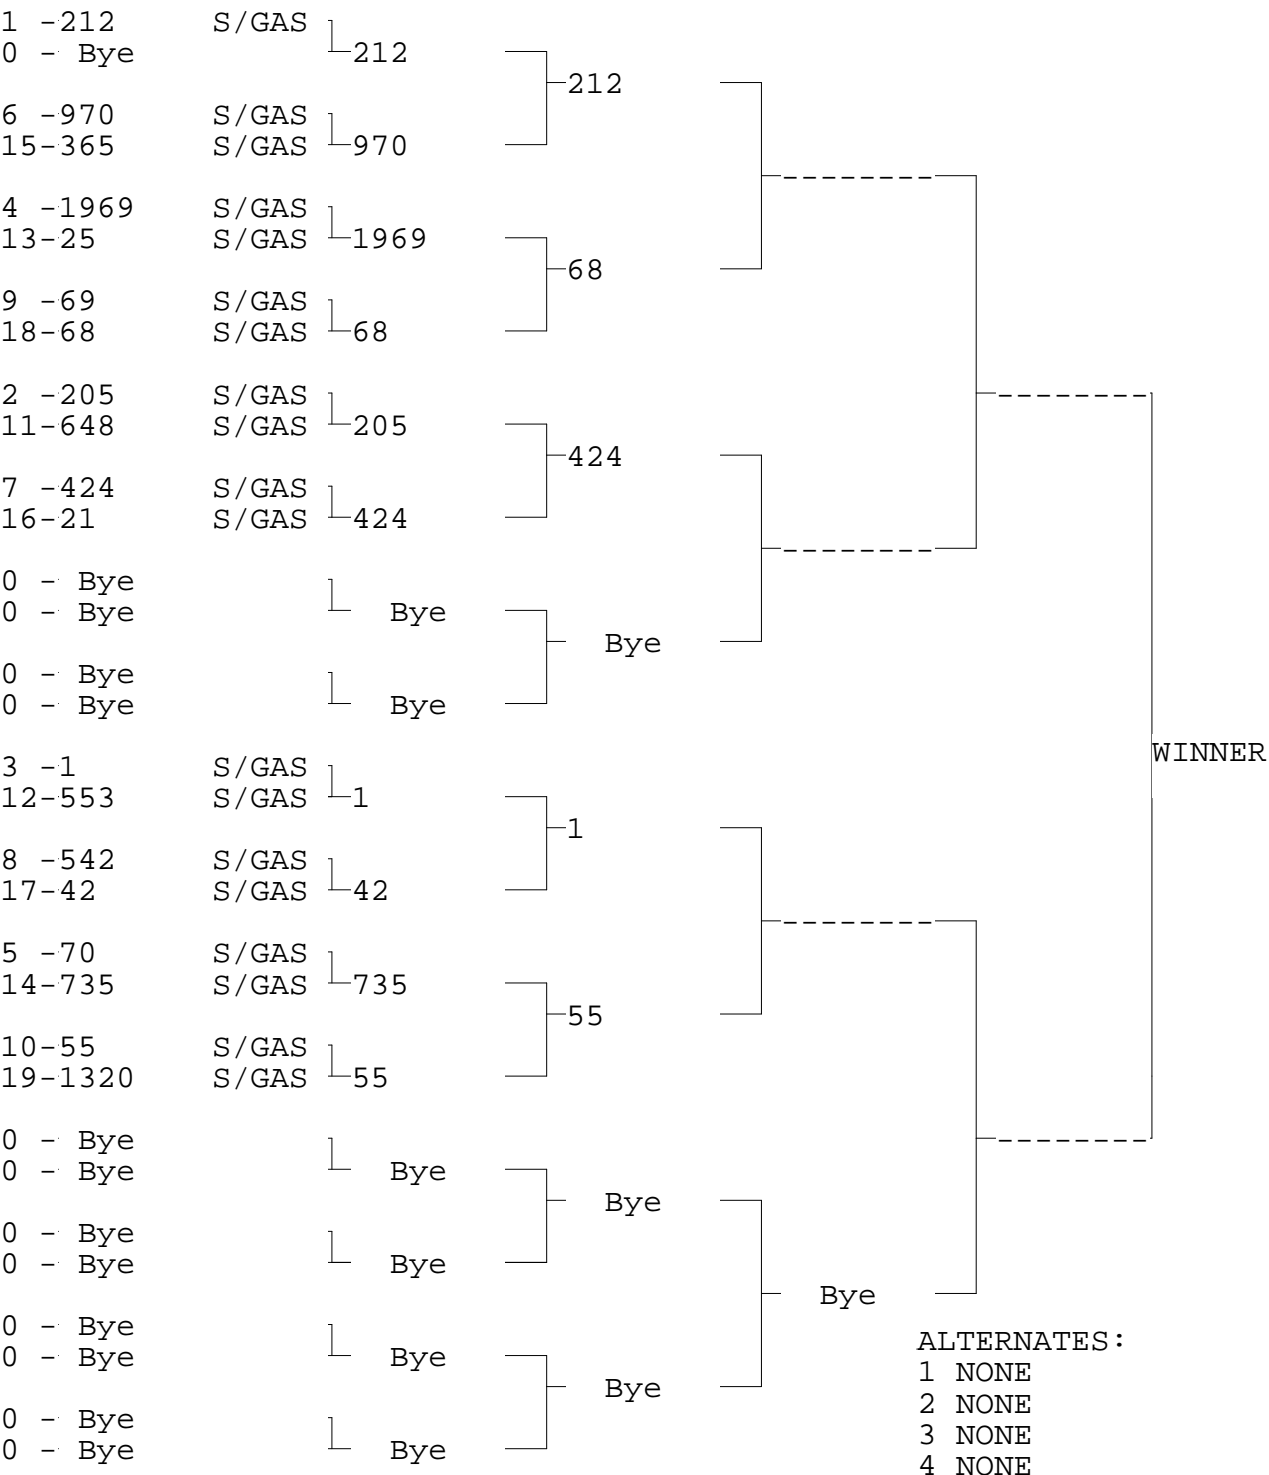

SUPER GAS

TSI RACENET SYSTEM
 PROGRESSIVE LADDER FOR 19 CARS

2017-05-28
 7:19:23 PM

OFFICIAL