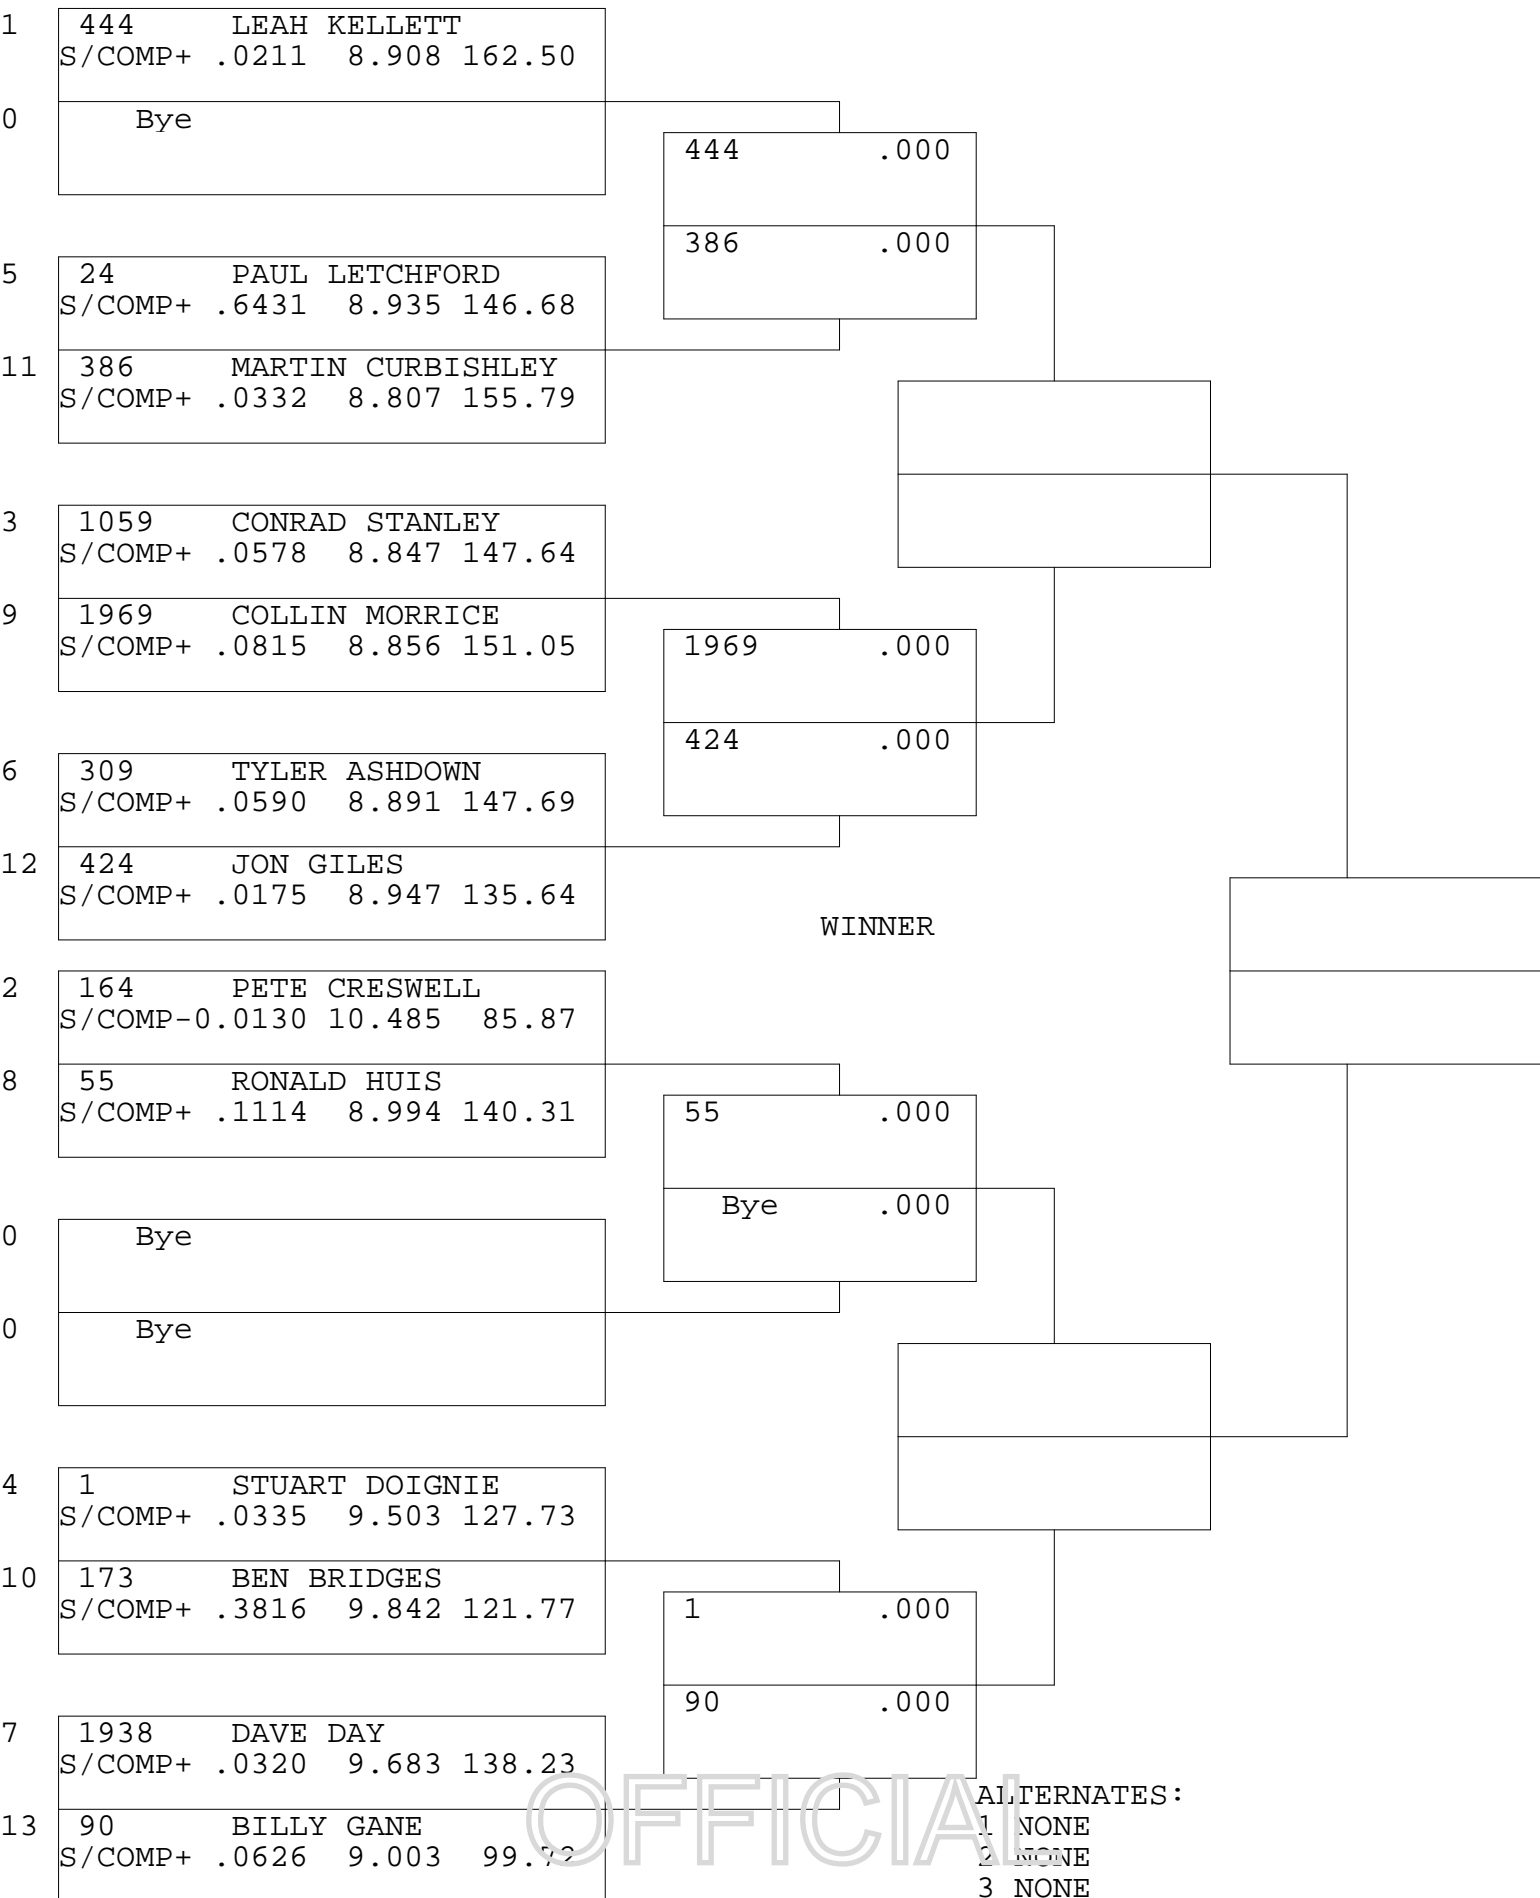

SUPER COMP

TSI RACENET SYSTEM
PROGRESSIVE LADDER FOR 13 CARS

2017-05-28
3:07:10 PM

ALTERNATES:
1 NONE
2 NONE
3 NONE
4 NONE