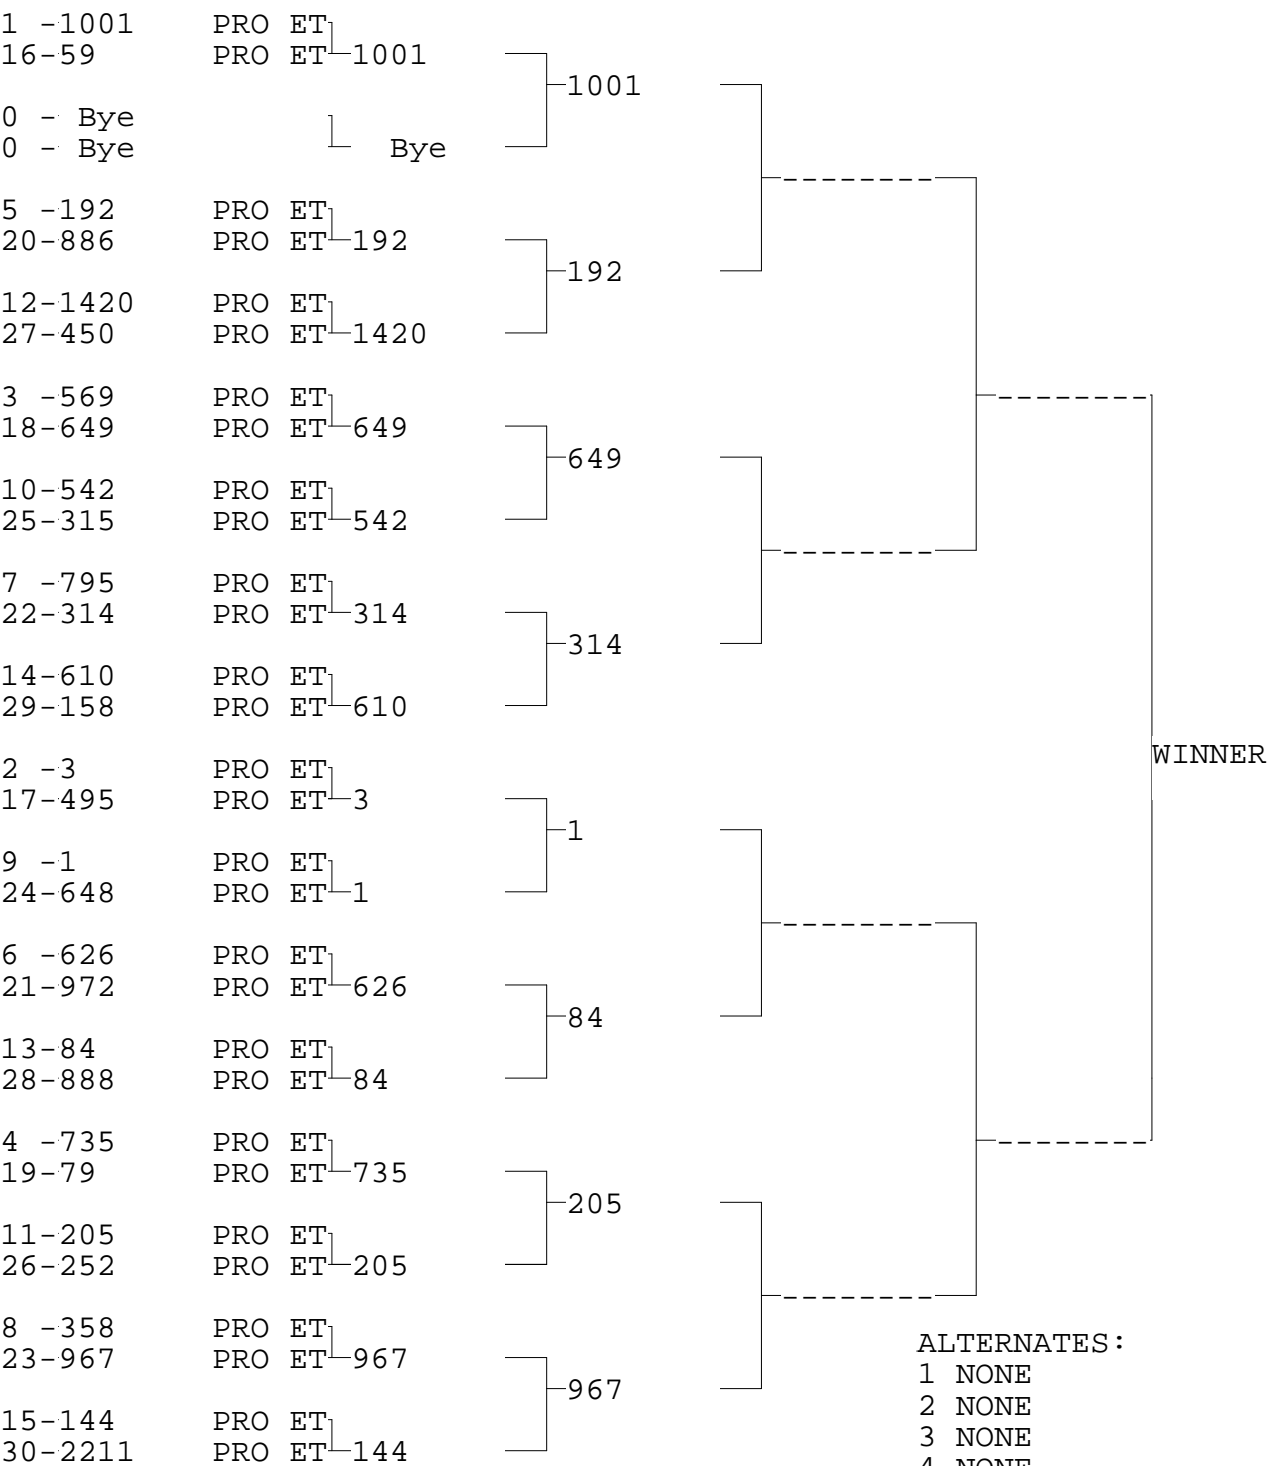

PRO ET

TSI RACENET SYSTEM
PROGRESSIVE LADDER FOR 30 CARS

2017-05-28
6:31:19 PM

OFFICIAL