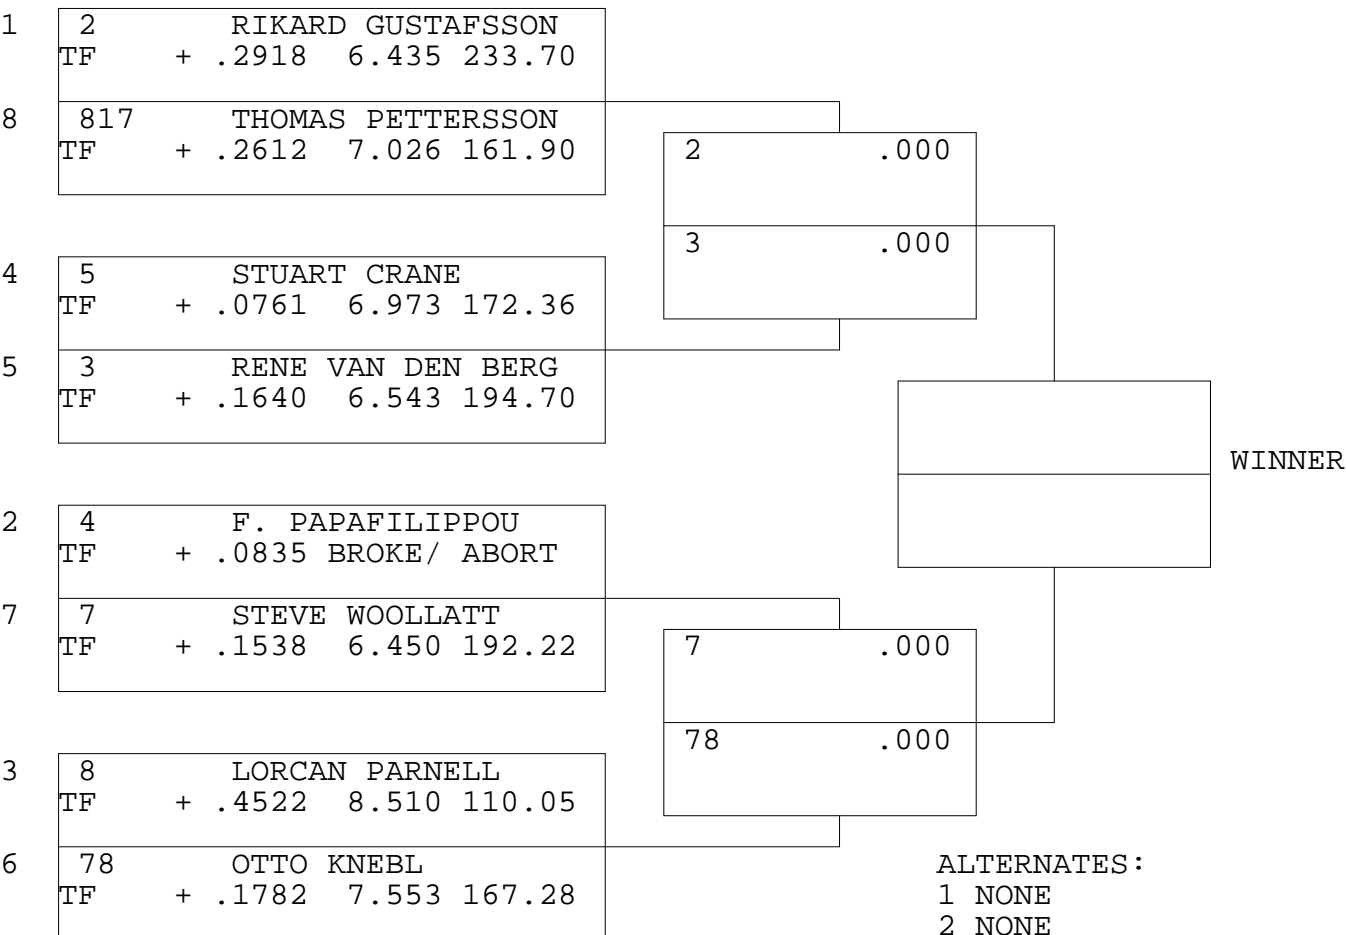

FIM TOP FUEL BIKE

TSI RACENET SYSTEM
 PROGRESSIVE LADDER FOR 8 CARS

2017-05-29
 12:51:41 PM

OFFICIAL