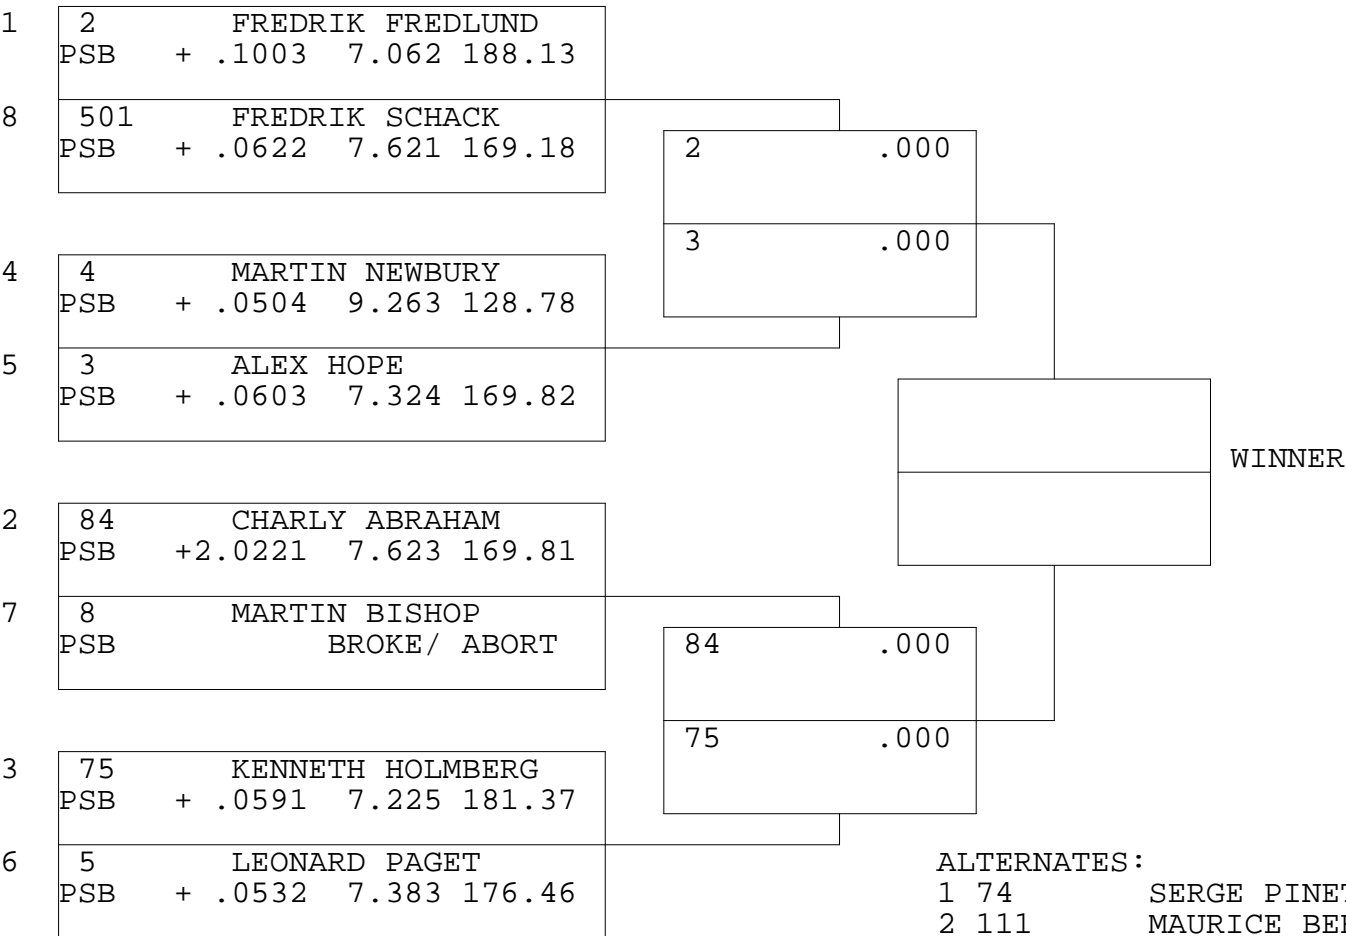

FIM PRO STOCK BIKE

TSI RACENET SYSTEM  
 PROGRESSIVE LADDER FOR 8 CARS

2017-05-29  
 5:29:49 PM

OFFICIAL