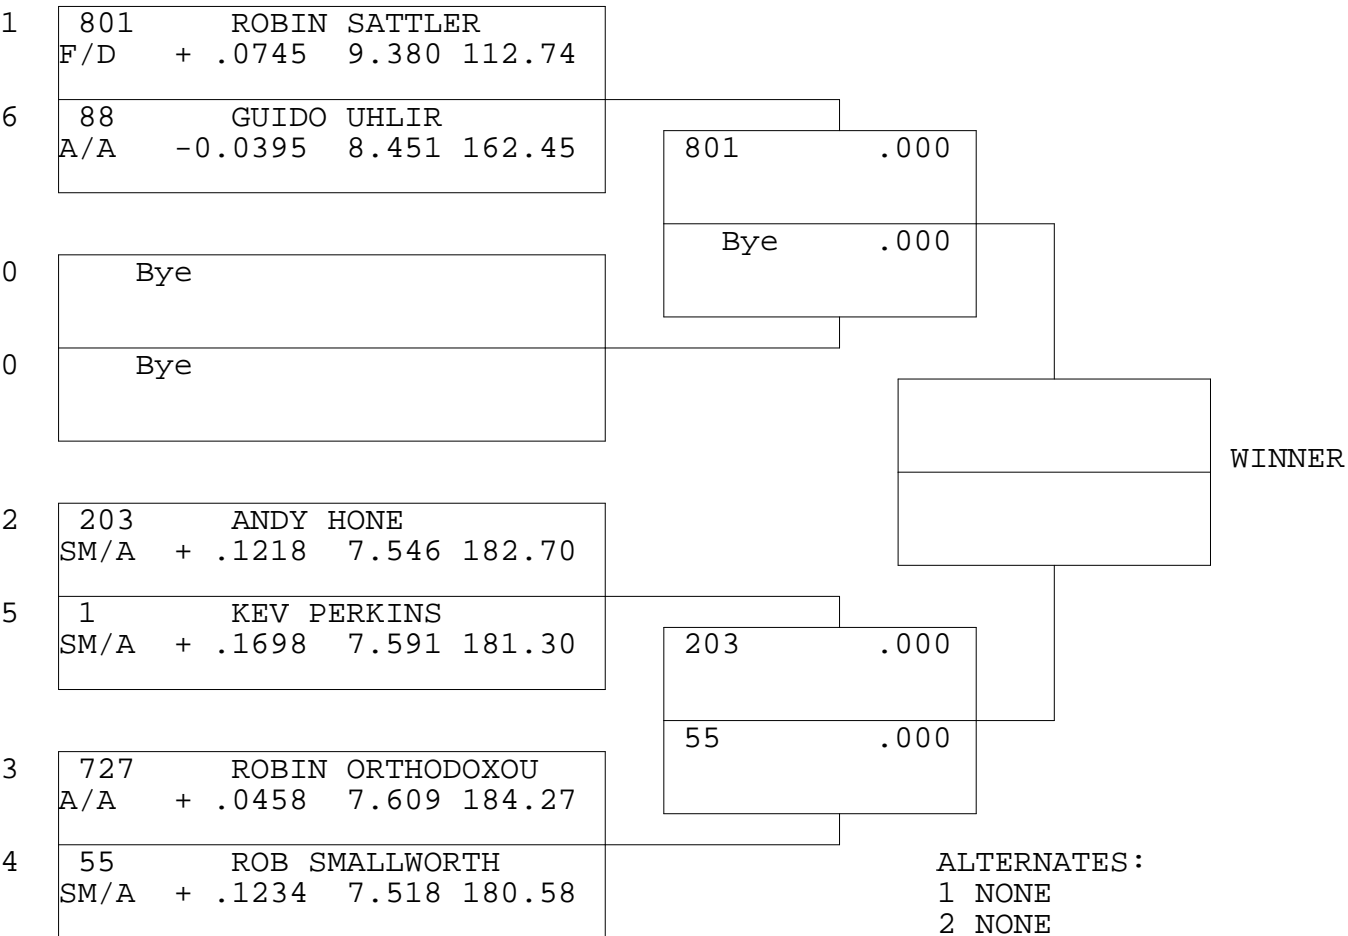

COMP ELIMINATOR

TSI RACENET SYSTEM
 PROGRESSIVE LADDER FOR 6 CARS

2017-05-29
 12:01:53 PM

OFFICIAL