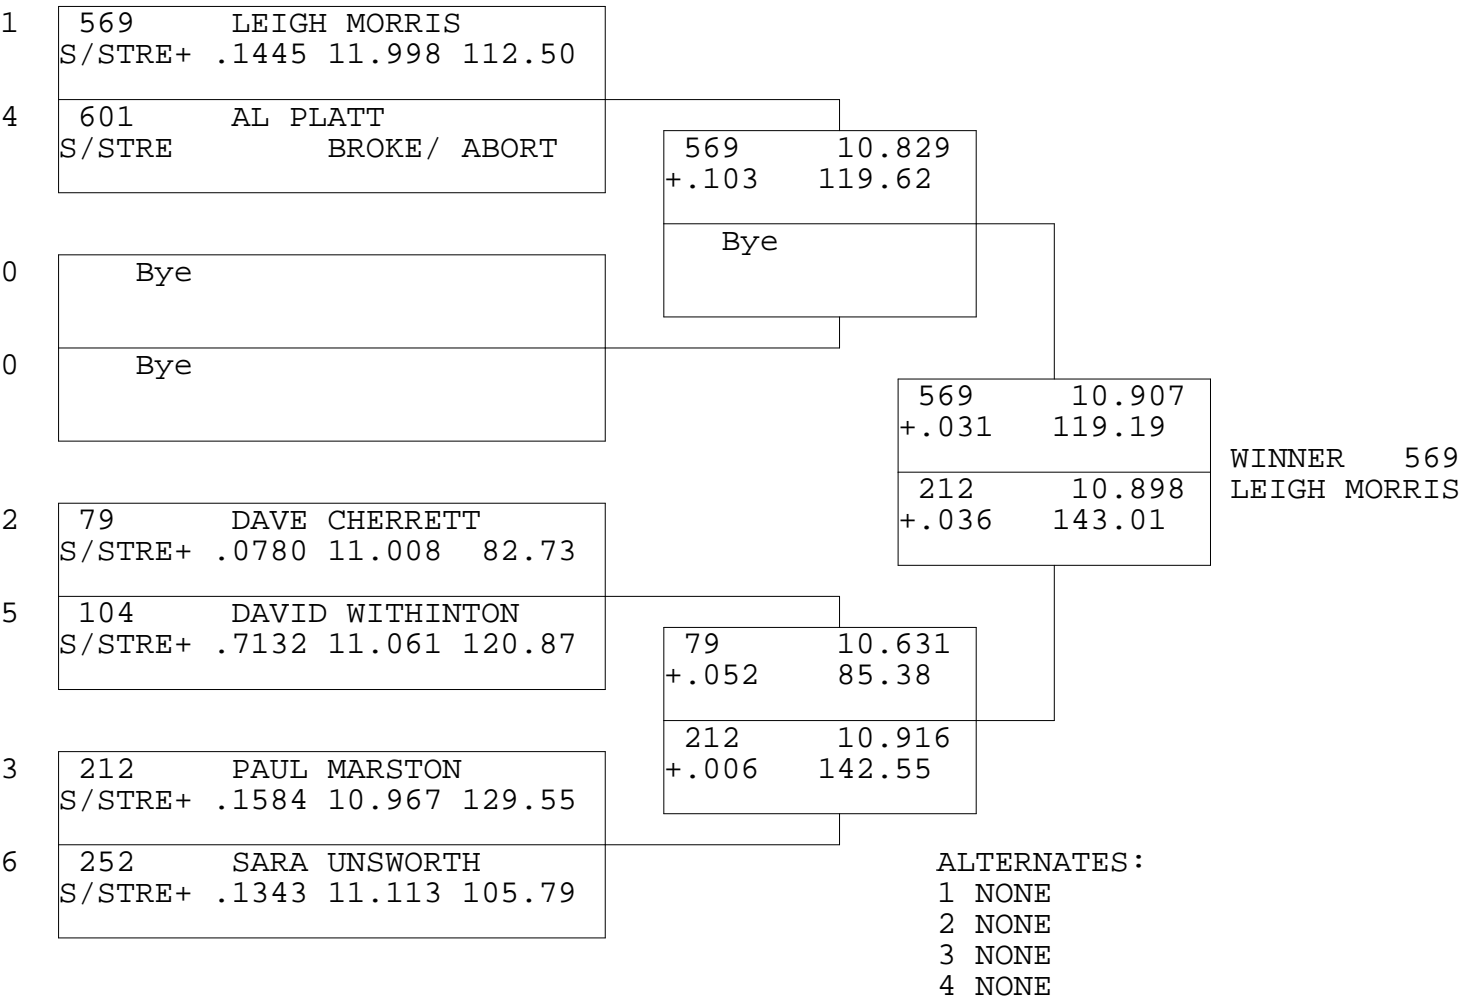

SUPER STREET #1

TSI RACENET SYSTEM  
 PROGRESSIVE LADDER FOR 6 CARS

2017-09-07  
 6:25:43 PM

OFFICIAL