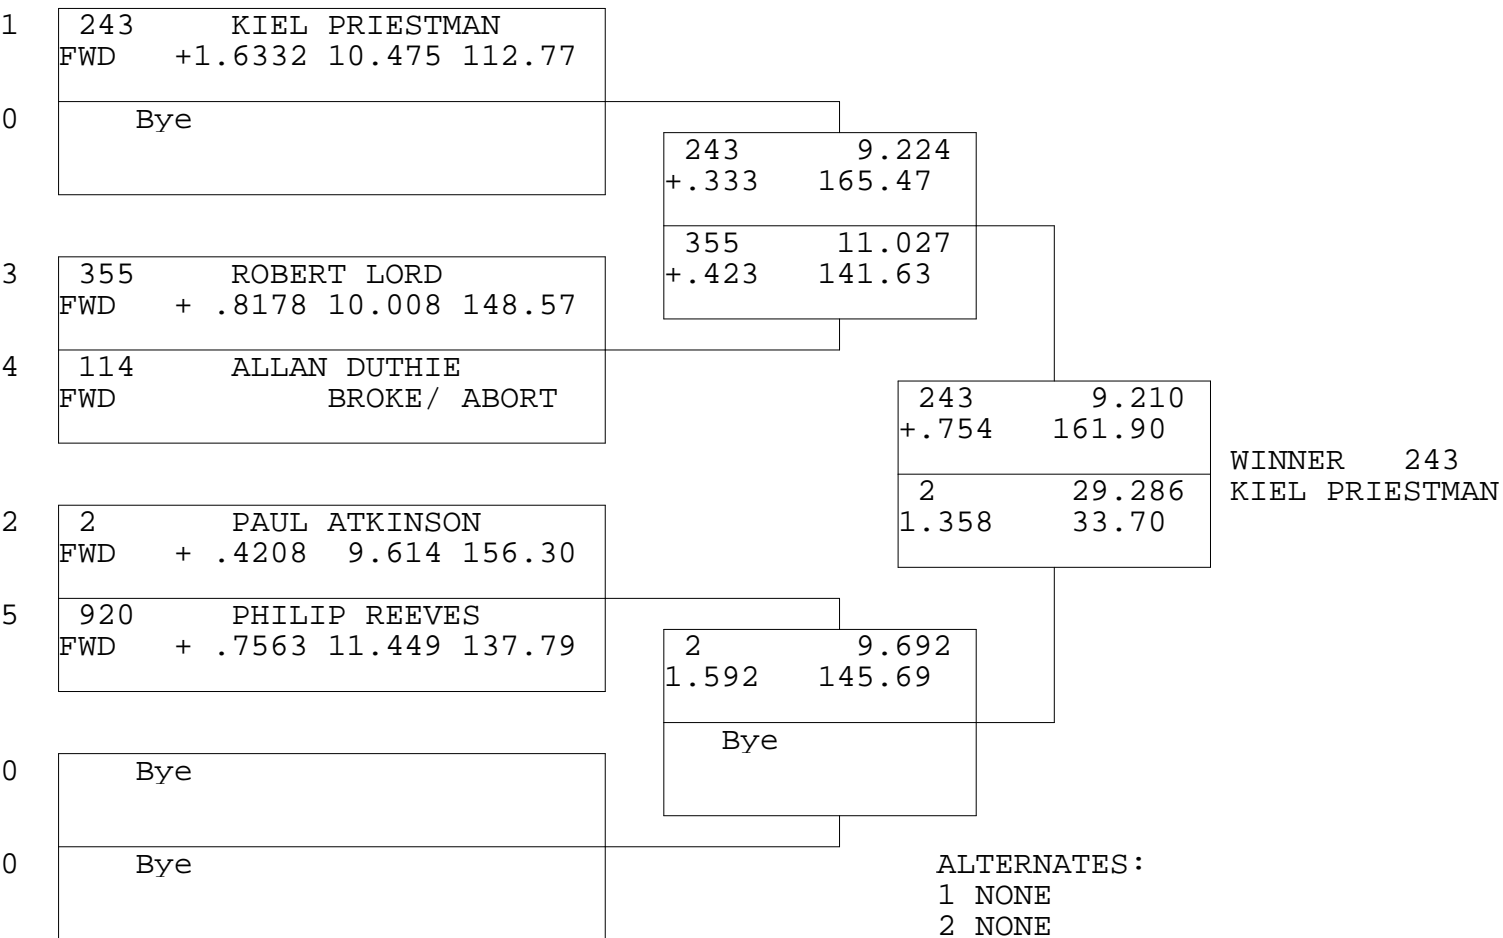

FRONT WHEEL DRIVE

TSI RACENET SYSTEM
 PROGRESSIVE LADDER FOR 5 CARS

2017-04-23
 5:10:10 PM

OFFICIAL