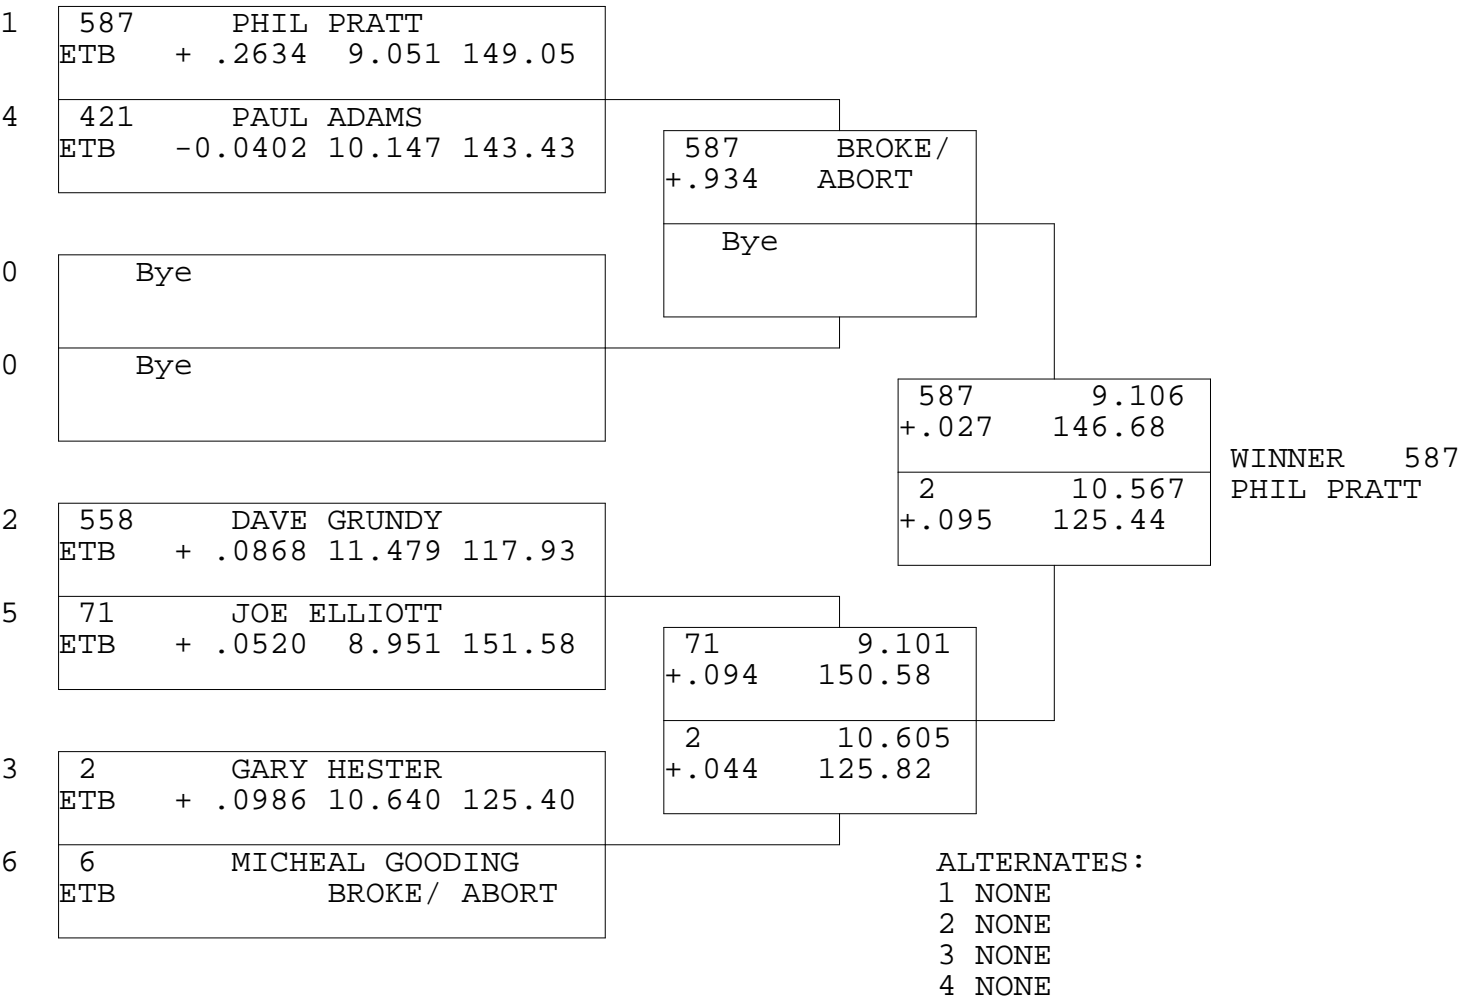

ET BIKE/NAST

TSI RACENET SYSTEM
 PROGRESSIVE LADDER FOR 6 CARS

2017-04-23
 5:08:31 PM

OFFICIAL