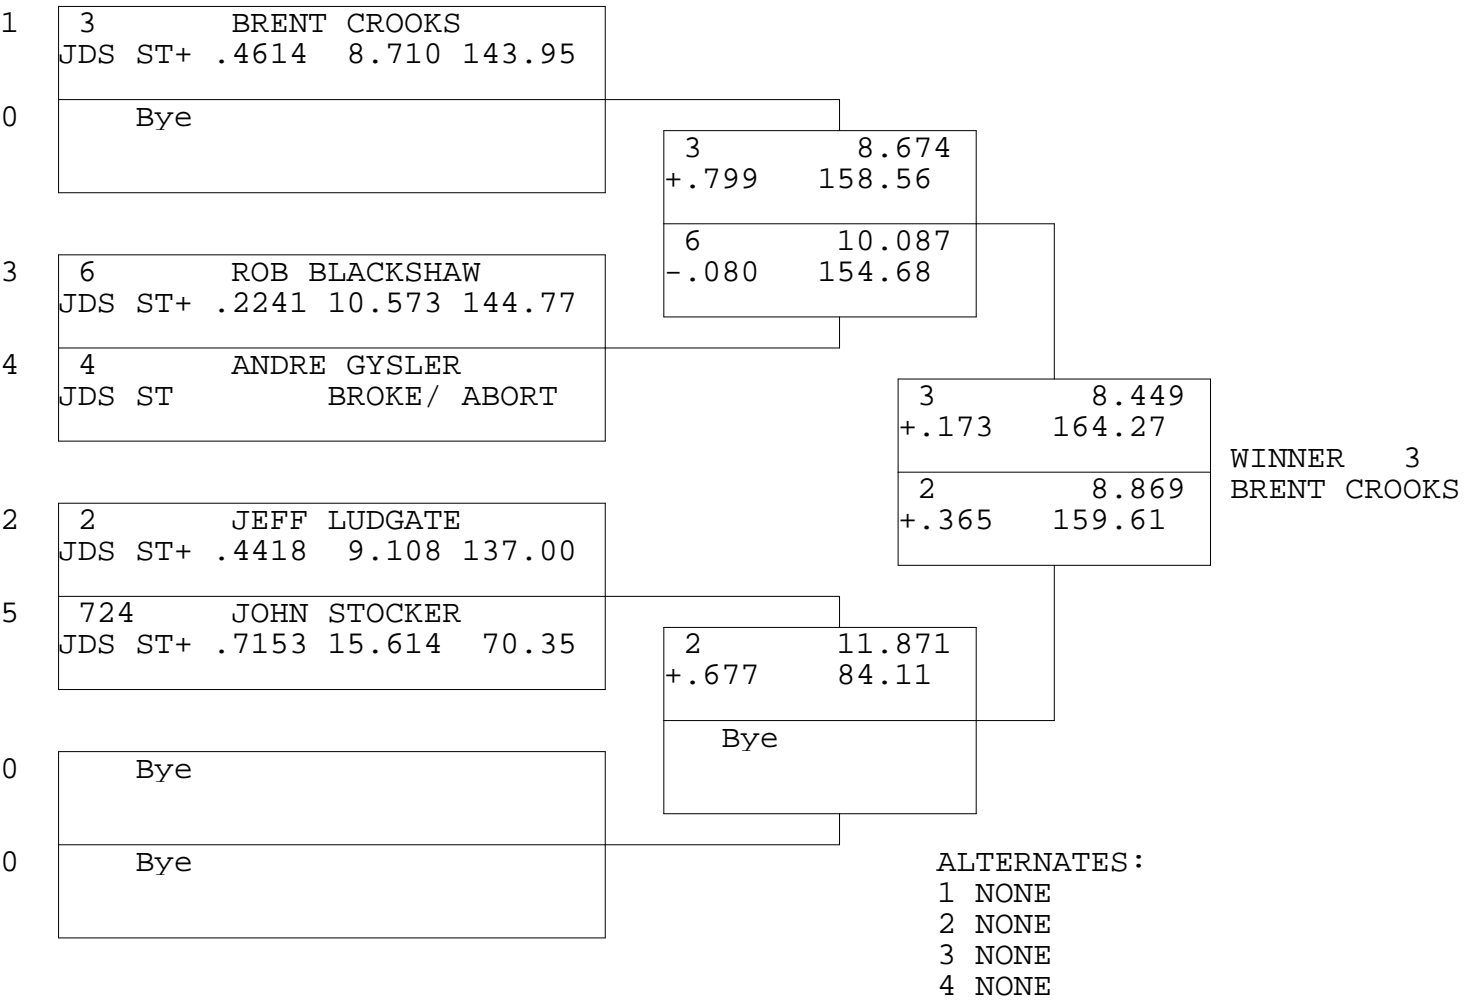

JDS STREET

TSI RACENET SYSTEM  
PROGRESSIVE LADDER FOR 5 CARS

2016-08-07  
4:34:36 PM

OFFICIAL