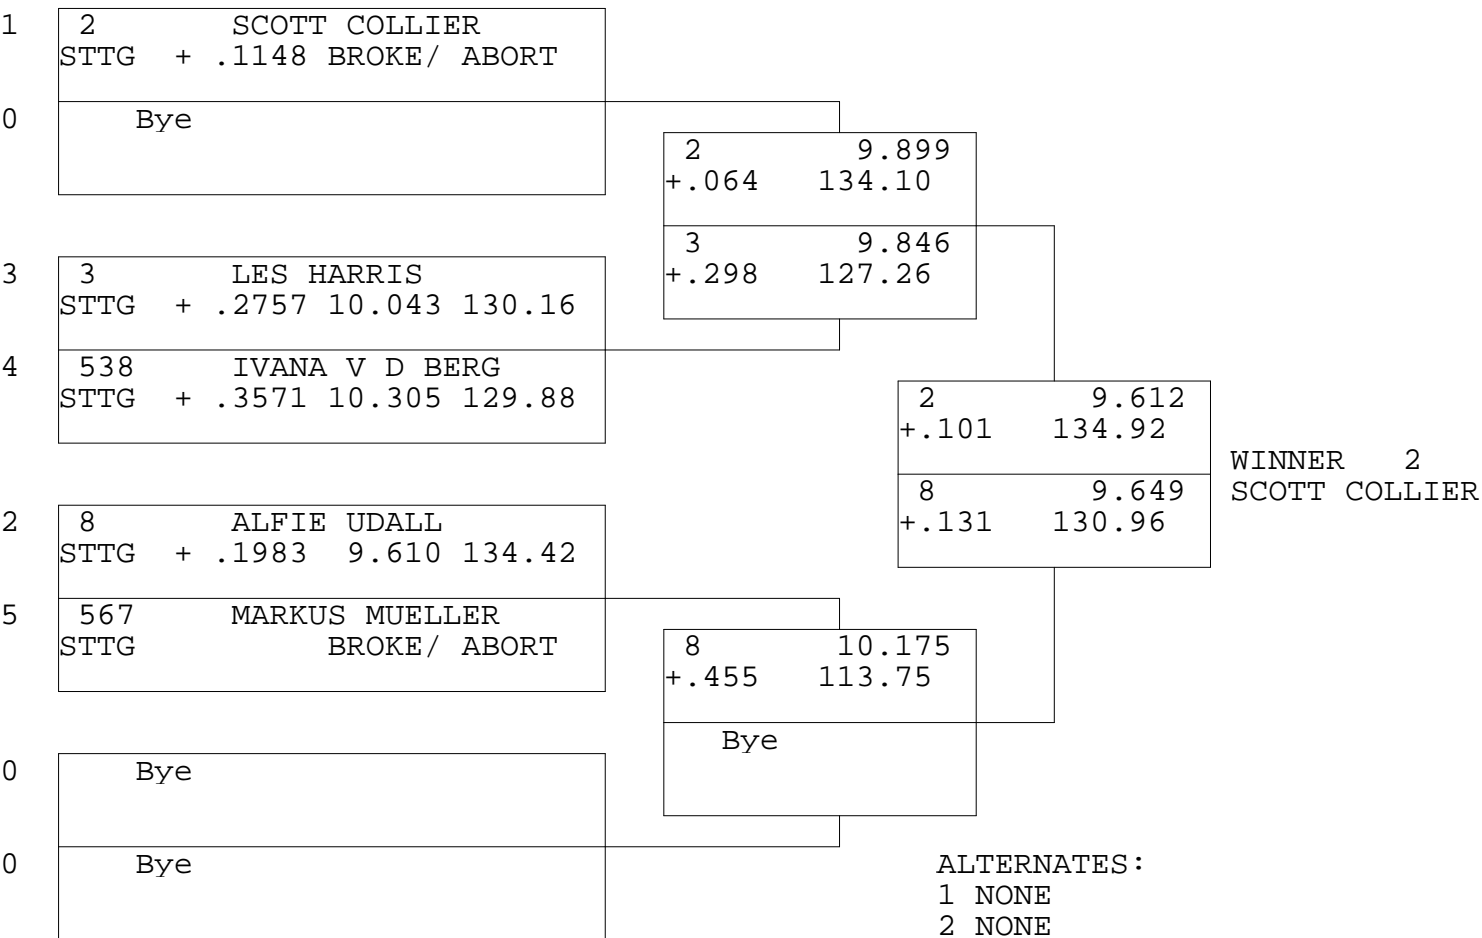

S/TWIN TOP GAS

TSI RACENET SYSTEM
 PROGRESSIVE LADDER FOR 5 CARS

2016-06-26
 4:29:46 PM

OFFICIAL