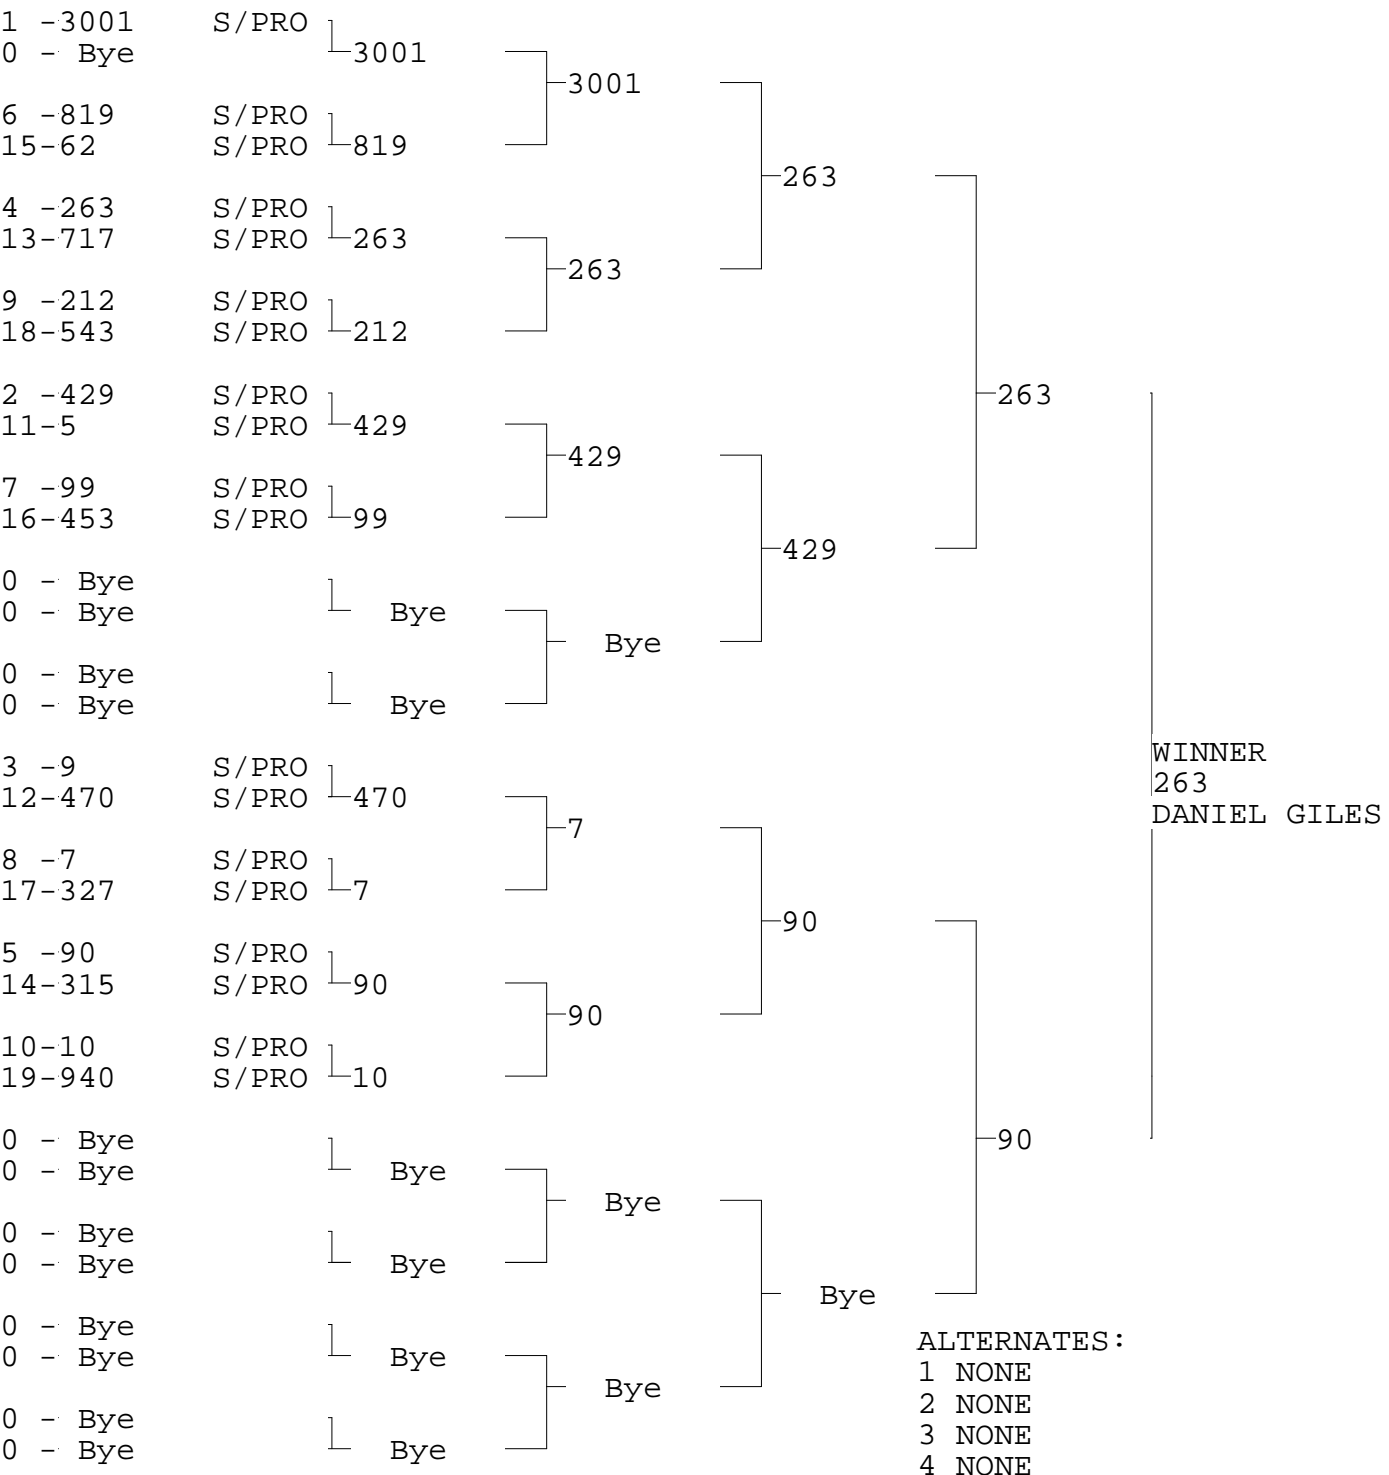

SUPER PRO ET

TSI RACENET SYSTEM
PROGRESSIVE LADDER FOR 19 CARS

2016-06-26
4:50:03 PM

OFFICIAL