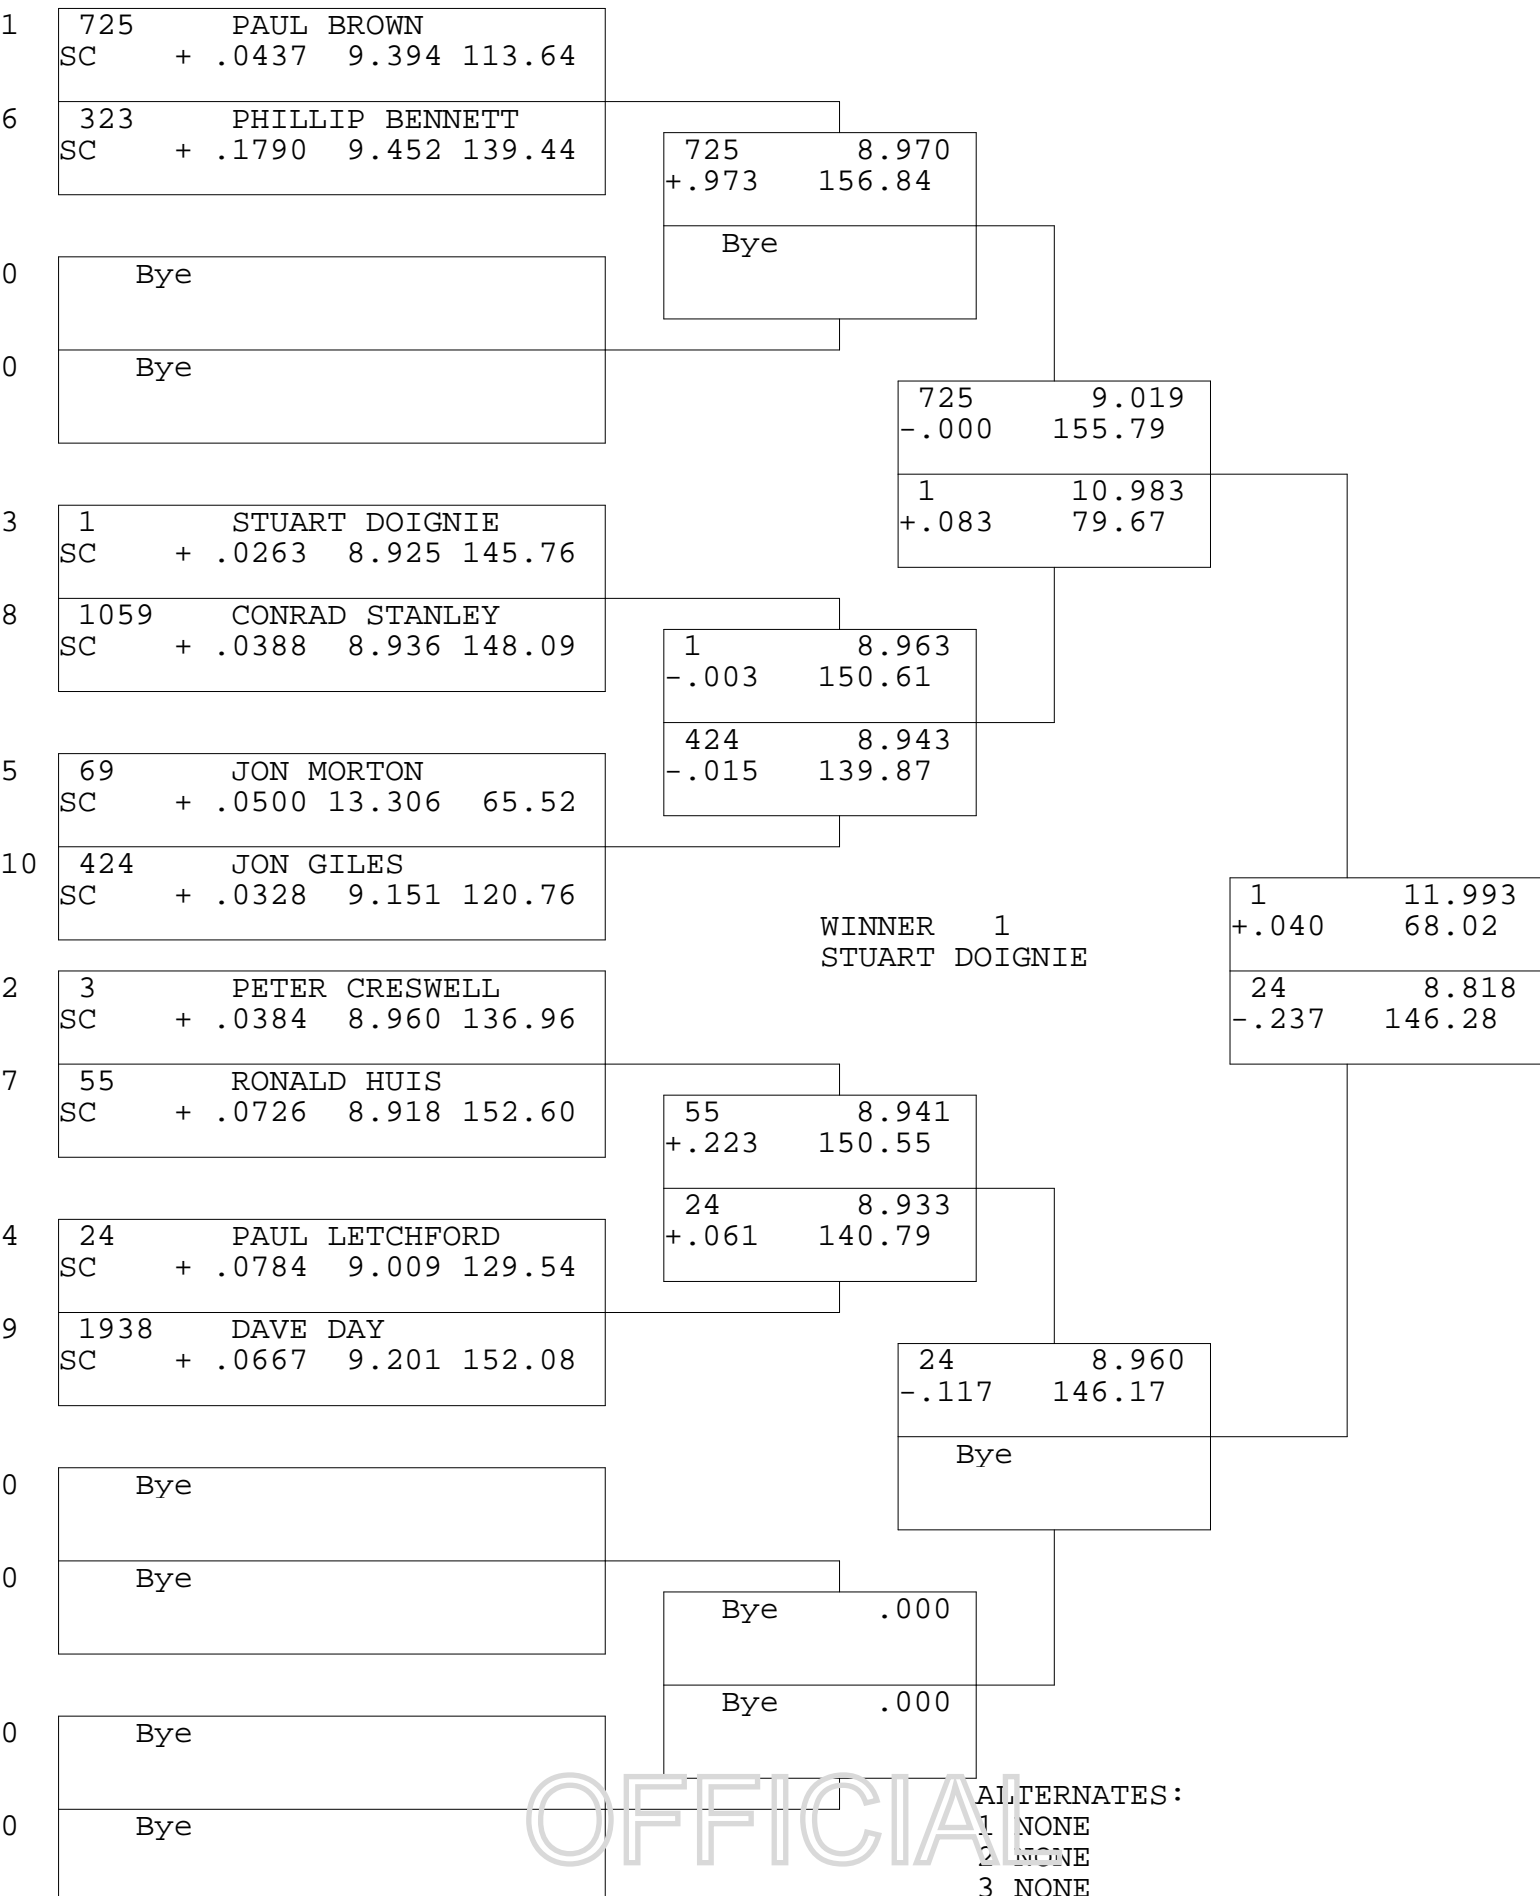

SUPER COMP

TSI RACENET SYSTEM
PROGRESSIVE LADDER FOR 10 CARS

2016-06-26
4:27:19 PM

OFFICIAL