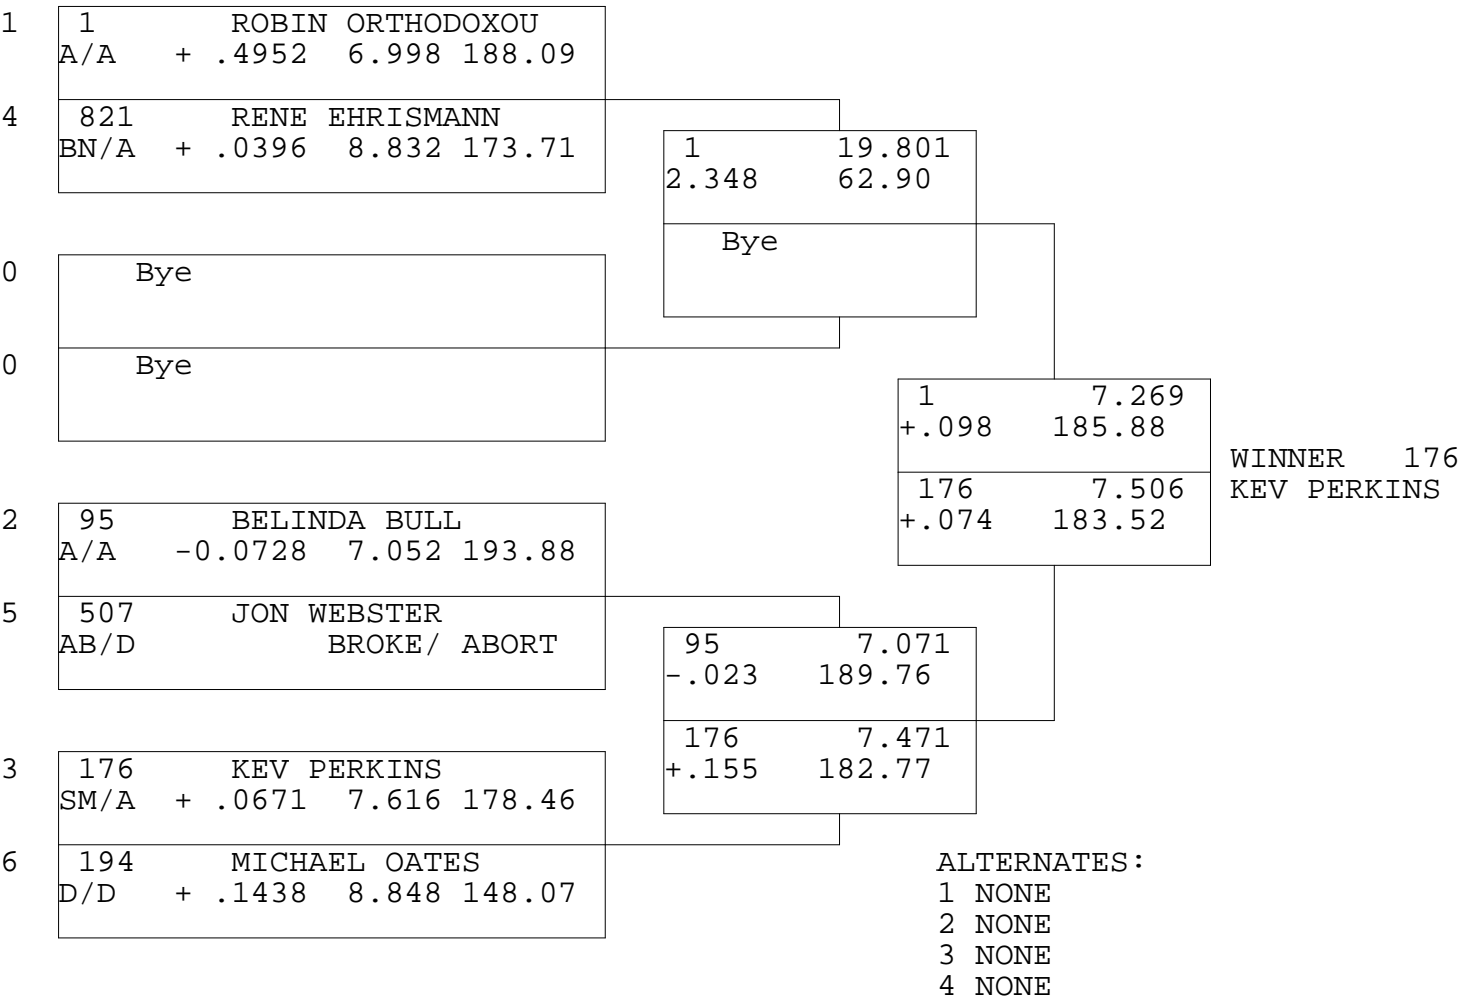

COMP ELIMINATOR

TSI RACENET SYSTEM
PROGRESSIVE LADDER FOR 6 CARS

2016-06-26
4:46:26 PM

OFFICIAL