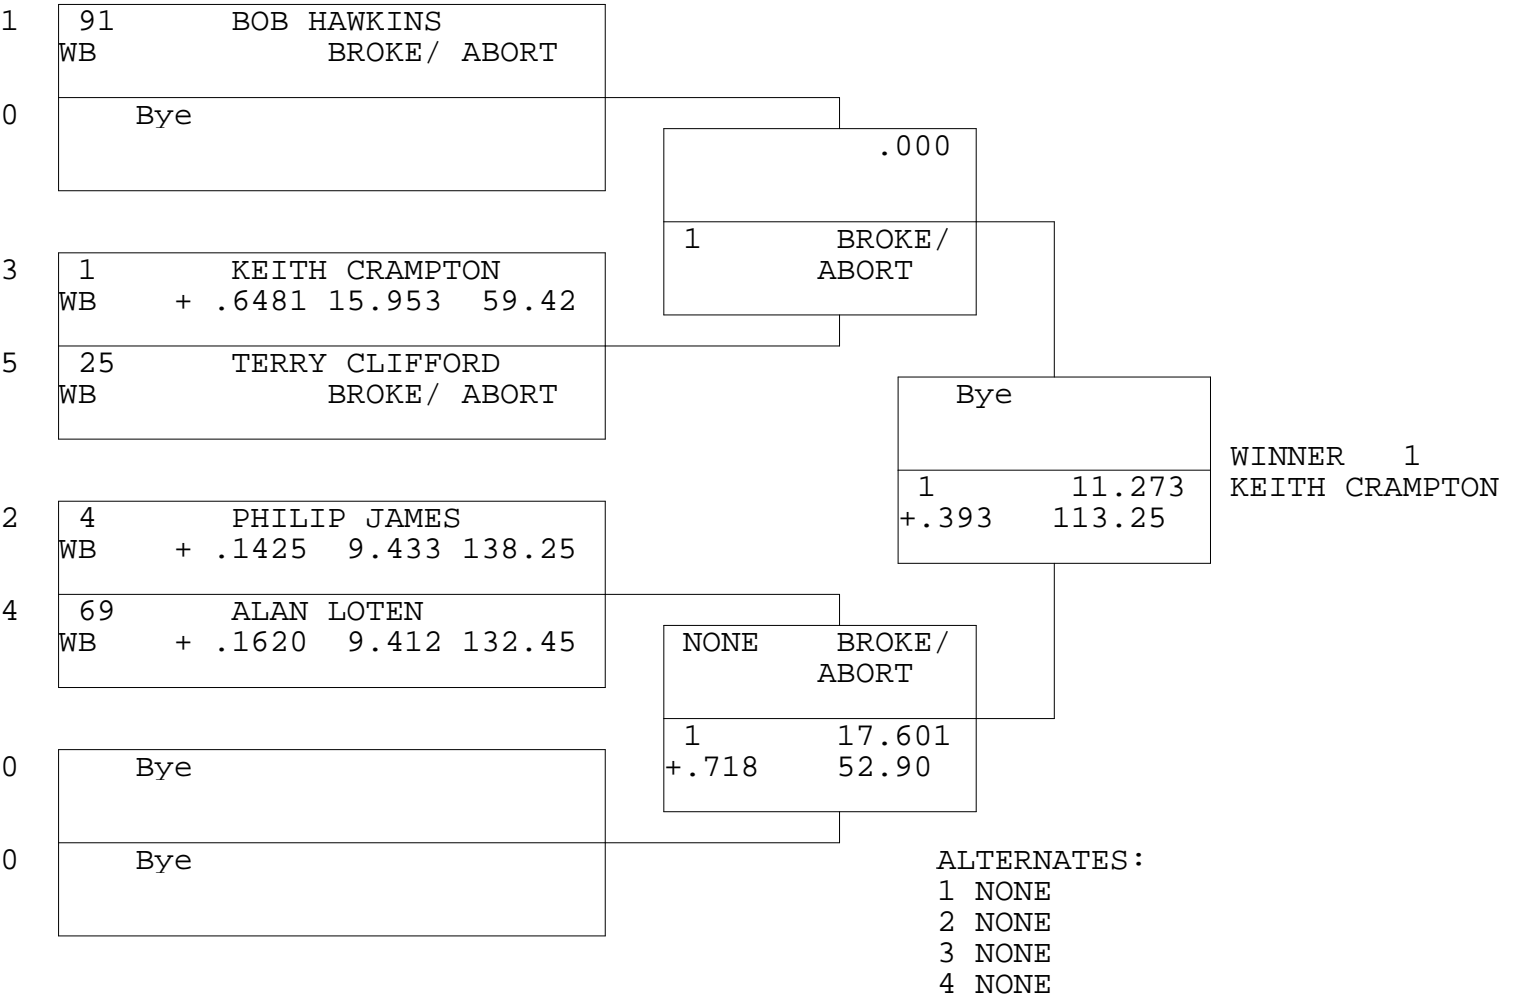

WILD BUNCH

TSI RACENET SYSTEM
PROGRESSIVE LADDER FOR 5 CARS

2016-09-25
4:46:29 PM

OFFICIAL