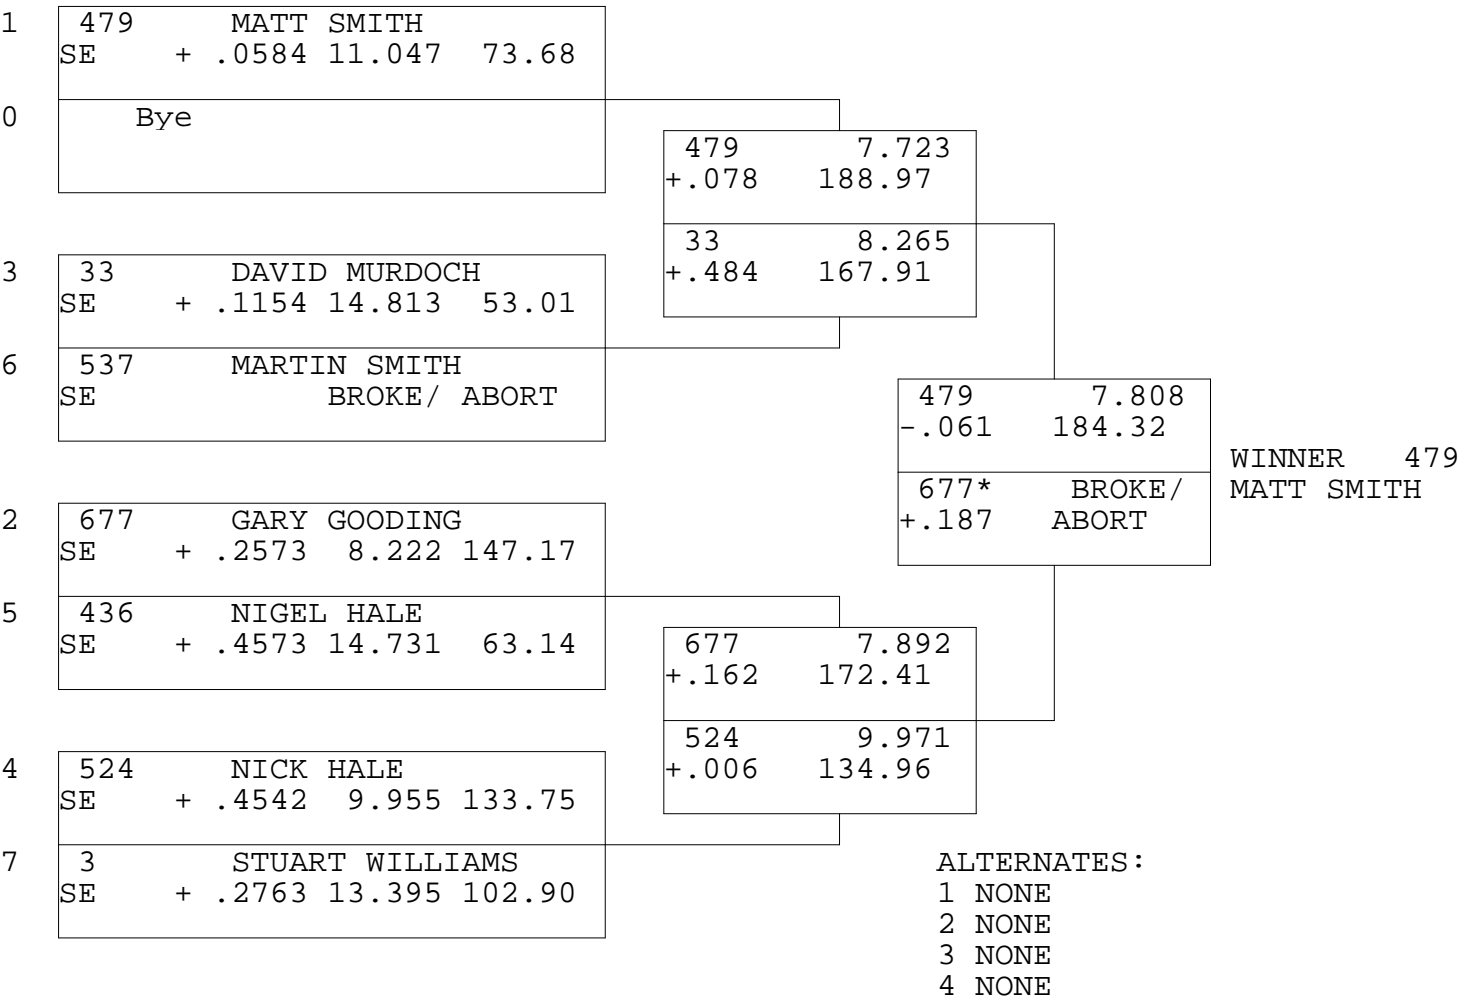

STREET ELIMINATOR

TSI RACENET SYSTEM
 PROGRESSIVE LADDER FOR 7 CARS

2016-09-25
 4:59:06 PM

OFFICIAL