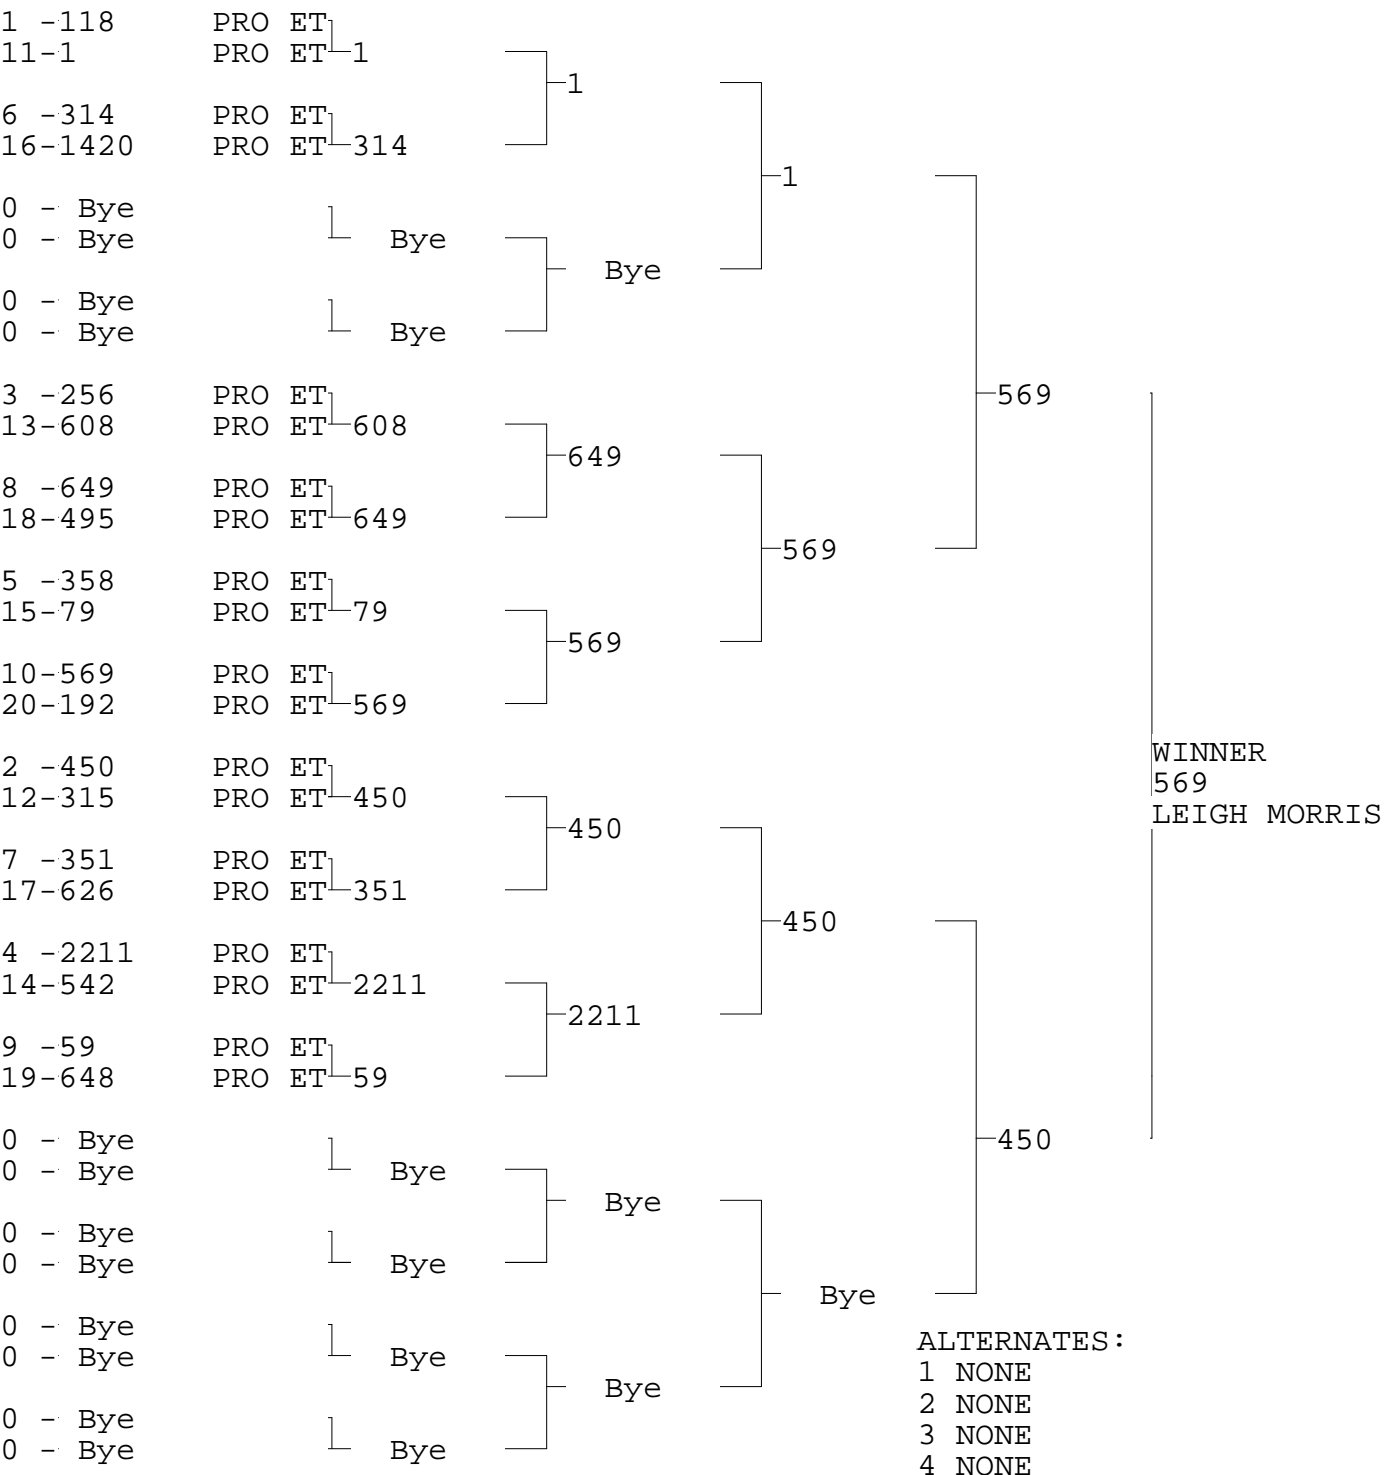

PRO ET

TSI RACENET SYSTEM
PROGRESSIVE LADDER FOR 20 CARS

2016-09-25
4:49:40 PM

OFFICIAL