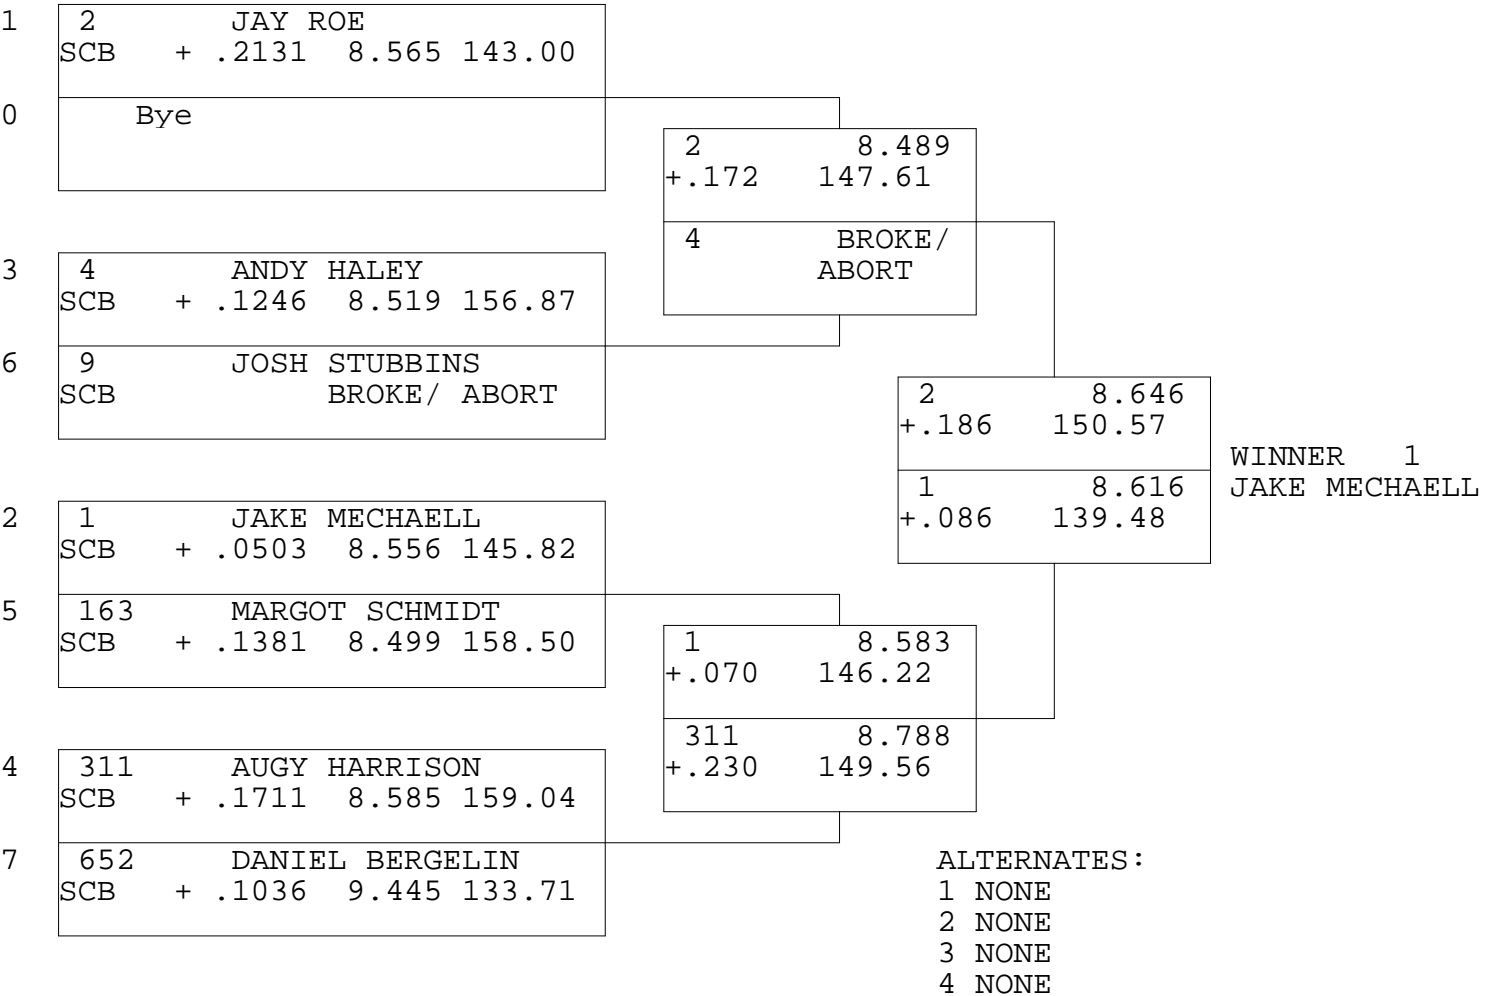

8.50 BIKE

TSI RACENET SYSTEM  
 PROGRESSIVE LADDER FOR 7 CARS

2016-09-25  
 4:37:34 PM

OFFICIAL