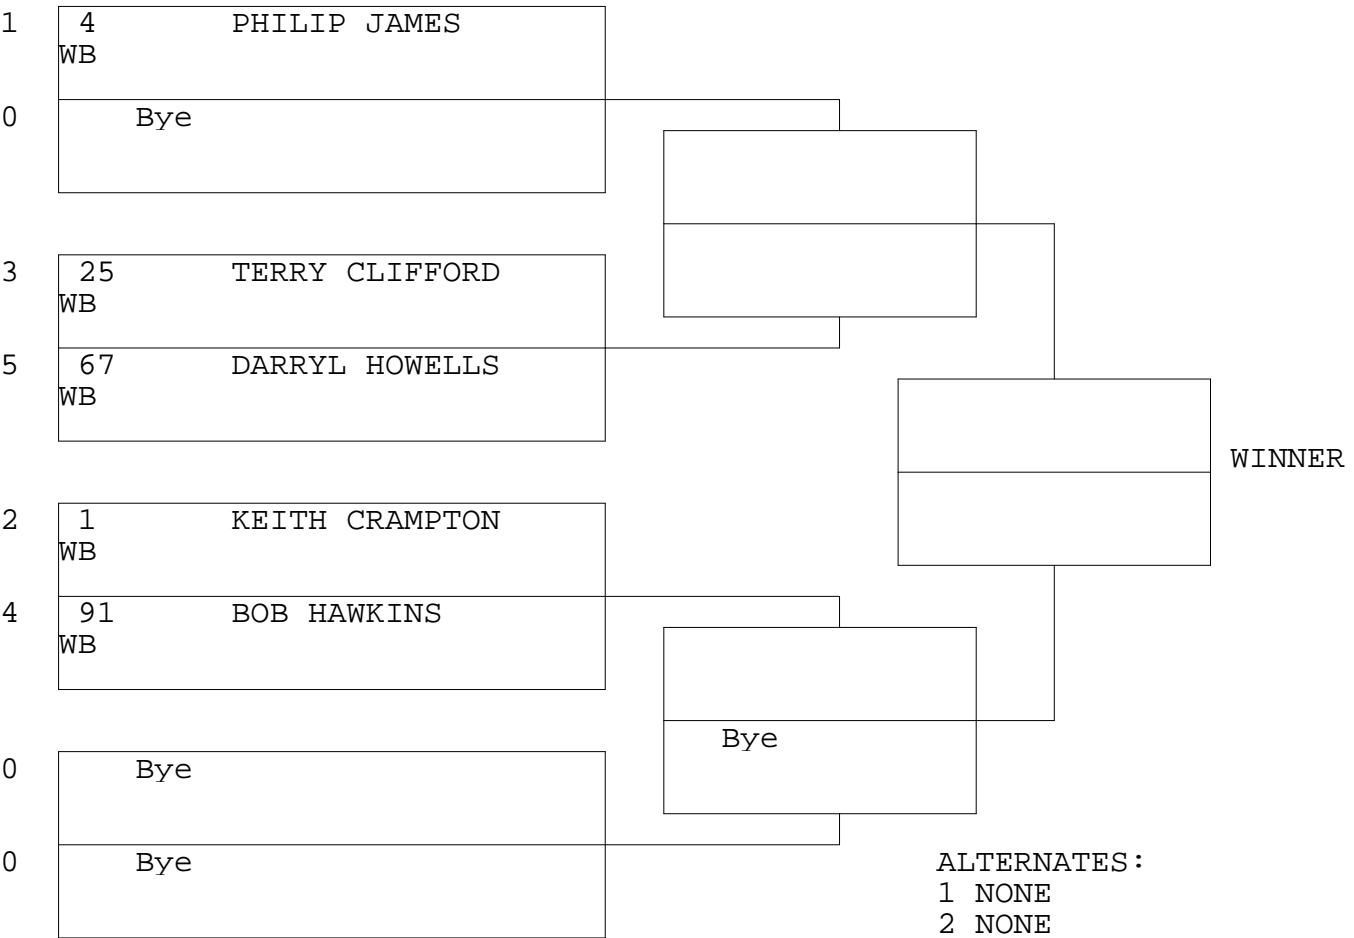

WILD BUNCH

TSI RACENET SYSTEM
PROGRESSIVE LADDER FOR 5 CARS

26-Mar-16
4:32:47 PM

OFFICIAL