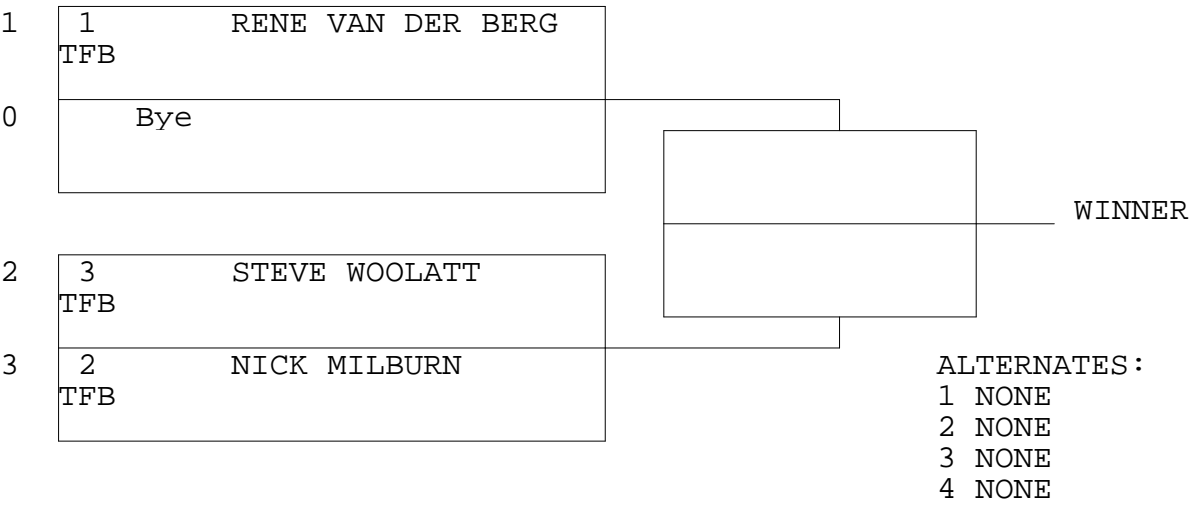

TOP FUEL BIKE

TSI RACENET SYSTEM  
PROGRESSIVE LADDER FOR 3 CARS

26-Mar-16  
4:41:50 PM

OFFICIAL