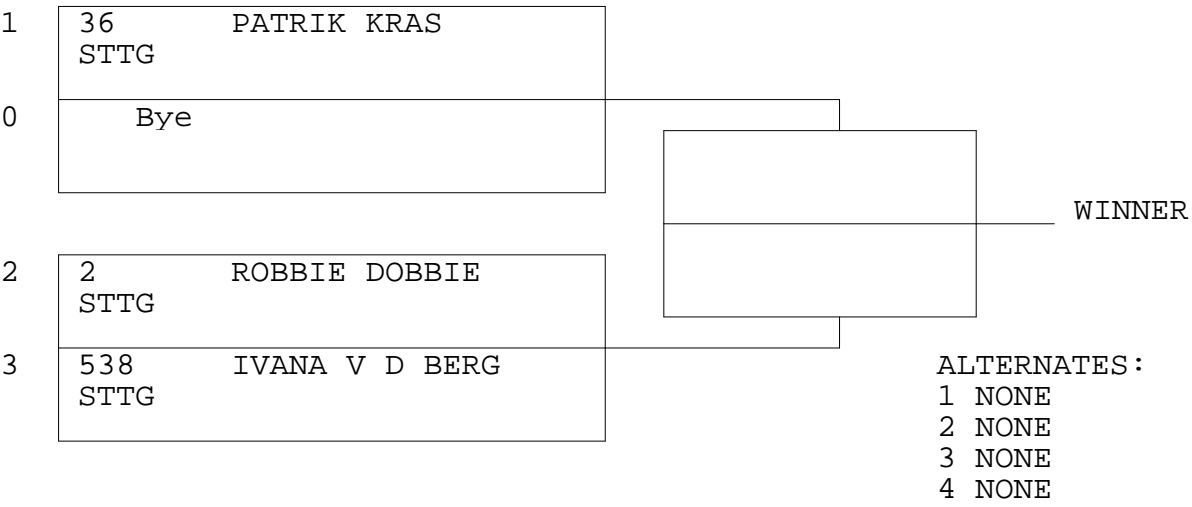

SUPER TWIN TOP GAS

TSI RACENET SYSTEM  
PROGRESSIVE LADDER FOR 3 CARS

26-Mar-16  
1:23:20 PM

OFFICIAL