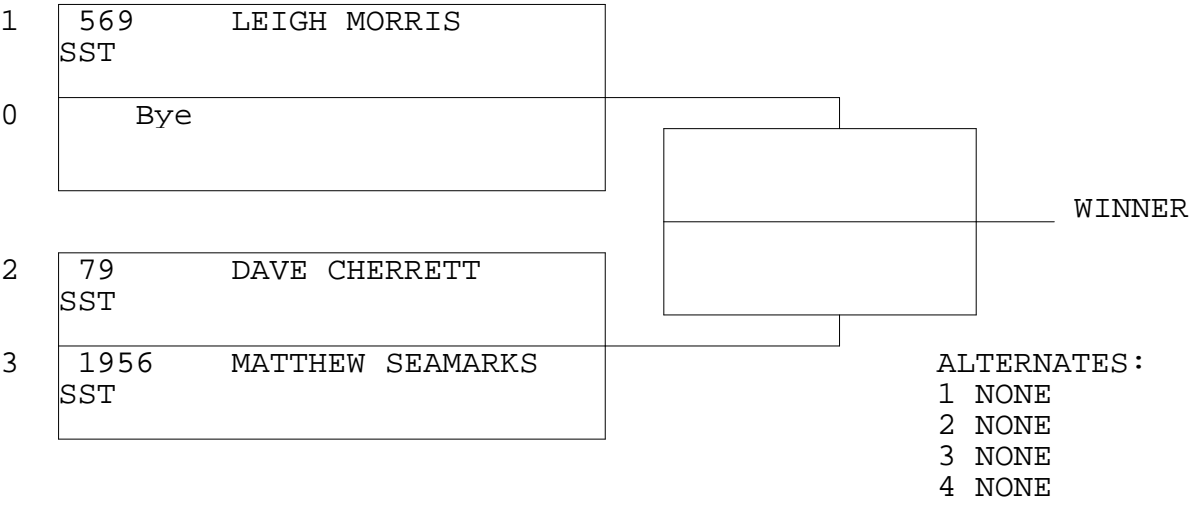

SUPER STREET

TSI RACENET SYSTEM
PROGRESSIVE LADDER FOR 3 CARS

26-Mar-16
4:31:13 PM

OFFICIAL