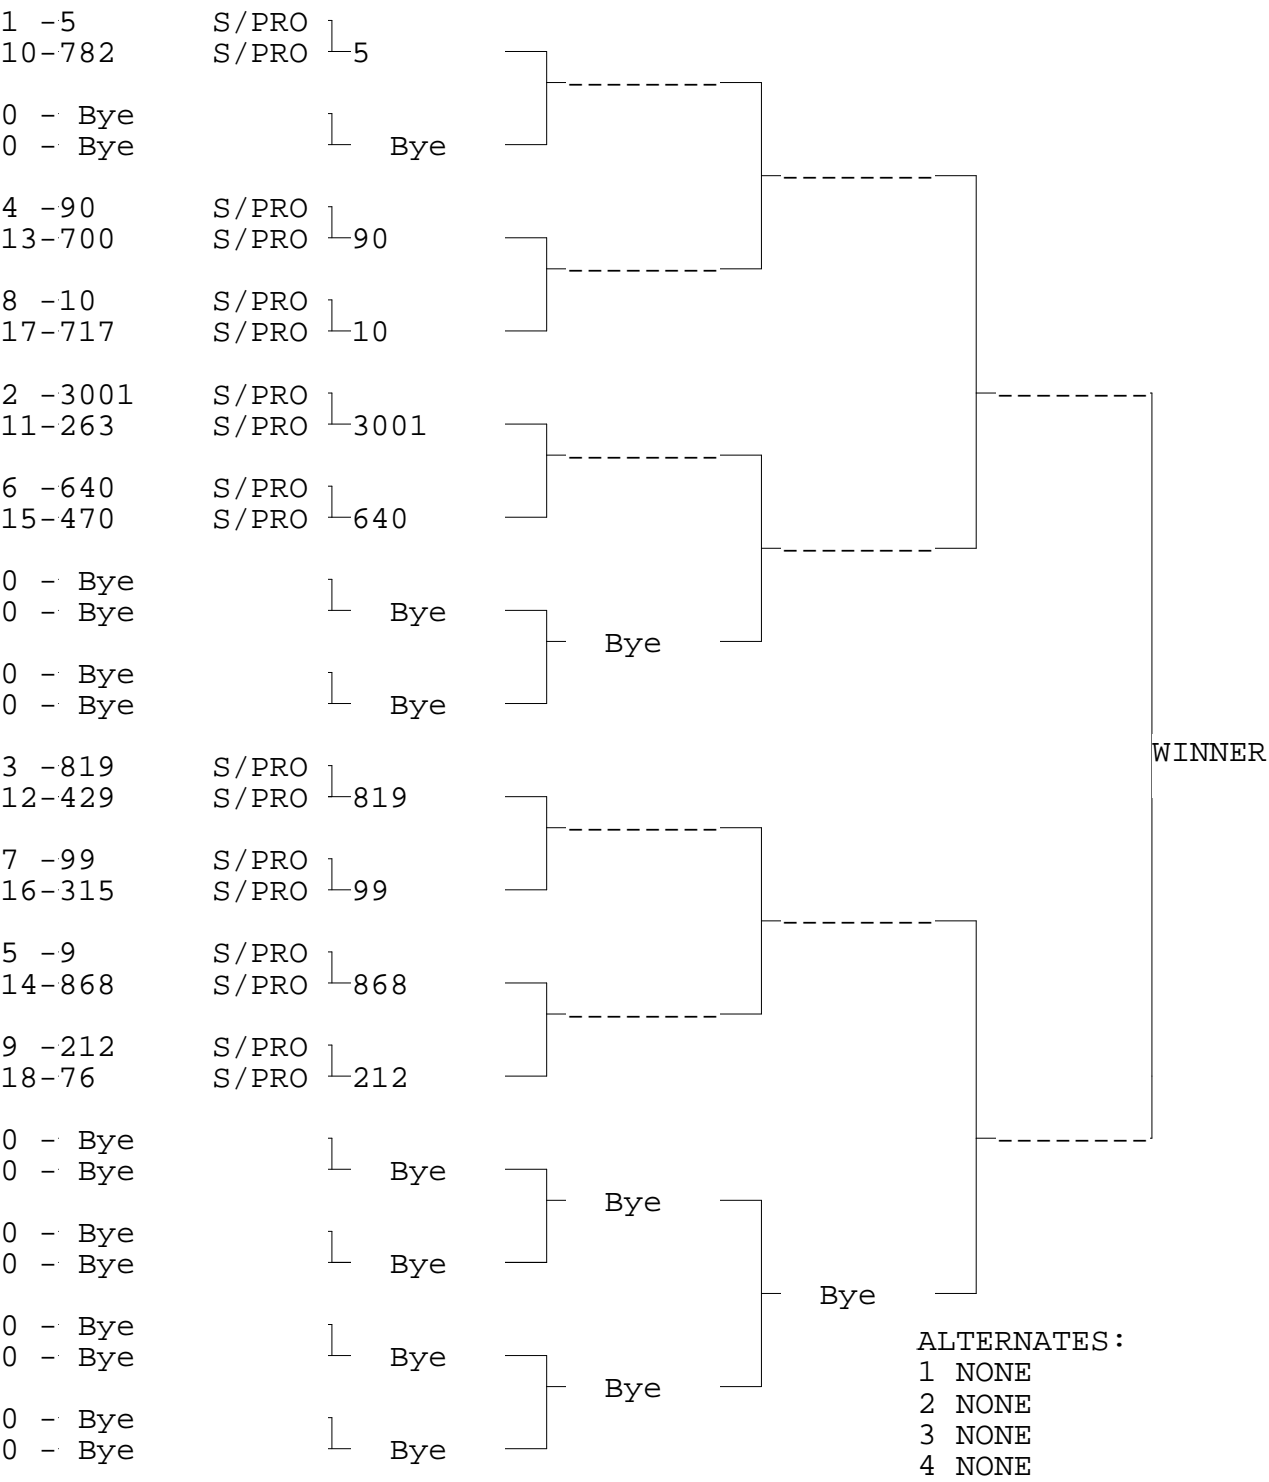

SUPER PRO ET

TSI RACENET SYSTEM  
PROGRESSIVE LADDER FOR 18 CARS

27-Mar-16  
11:30:09 AM

OFFICIAL