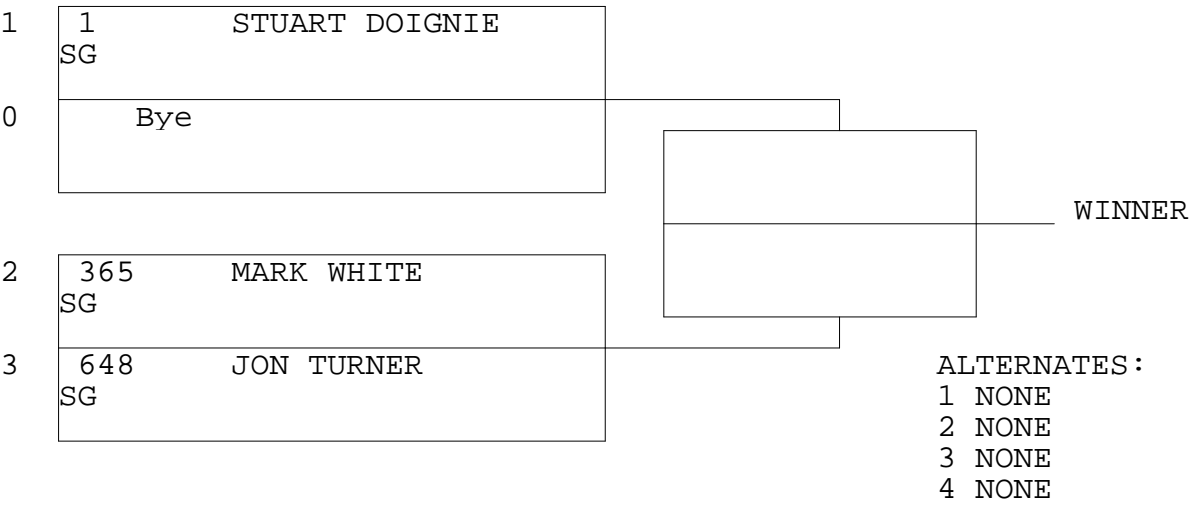

SUPER GAS

TSI RACENET SYSTEM
PROGRESSIVE LADDER FOR 3 CARS

26-Mar-16
4:32:28 PM

OFFICIAL