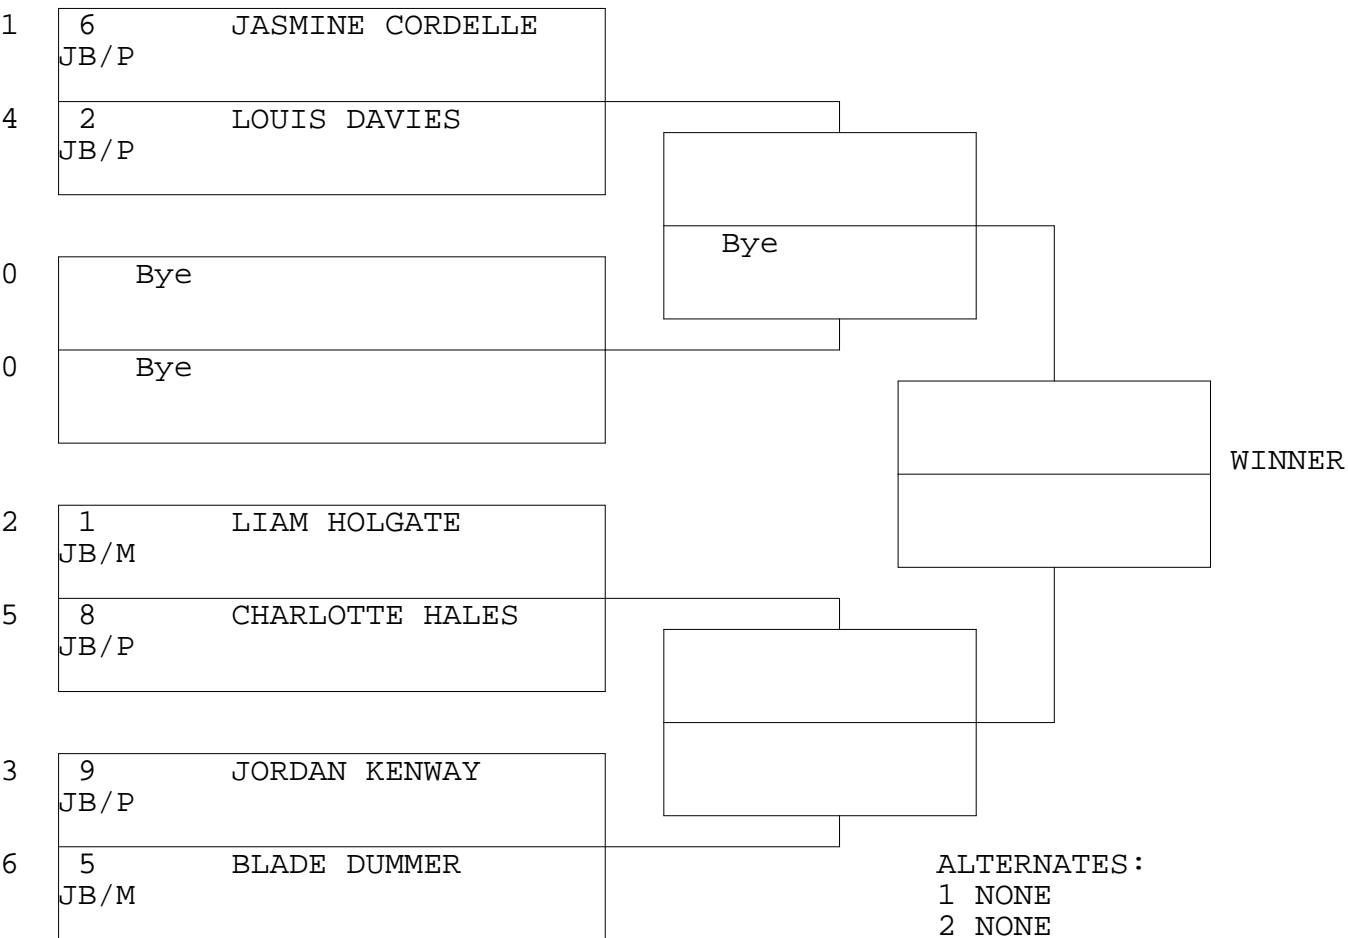

JUNIOR DRAG BIKE

TSI RACENET SYSTEM
PROGRESSIVE LADDER FOR 6 CARS

26-Mar-16
1:40:55 PM

OFFICIAL