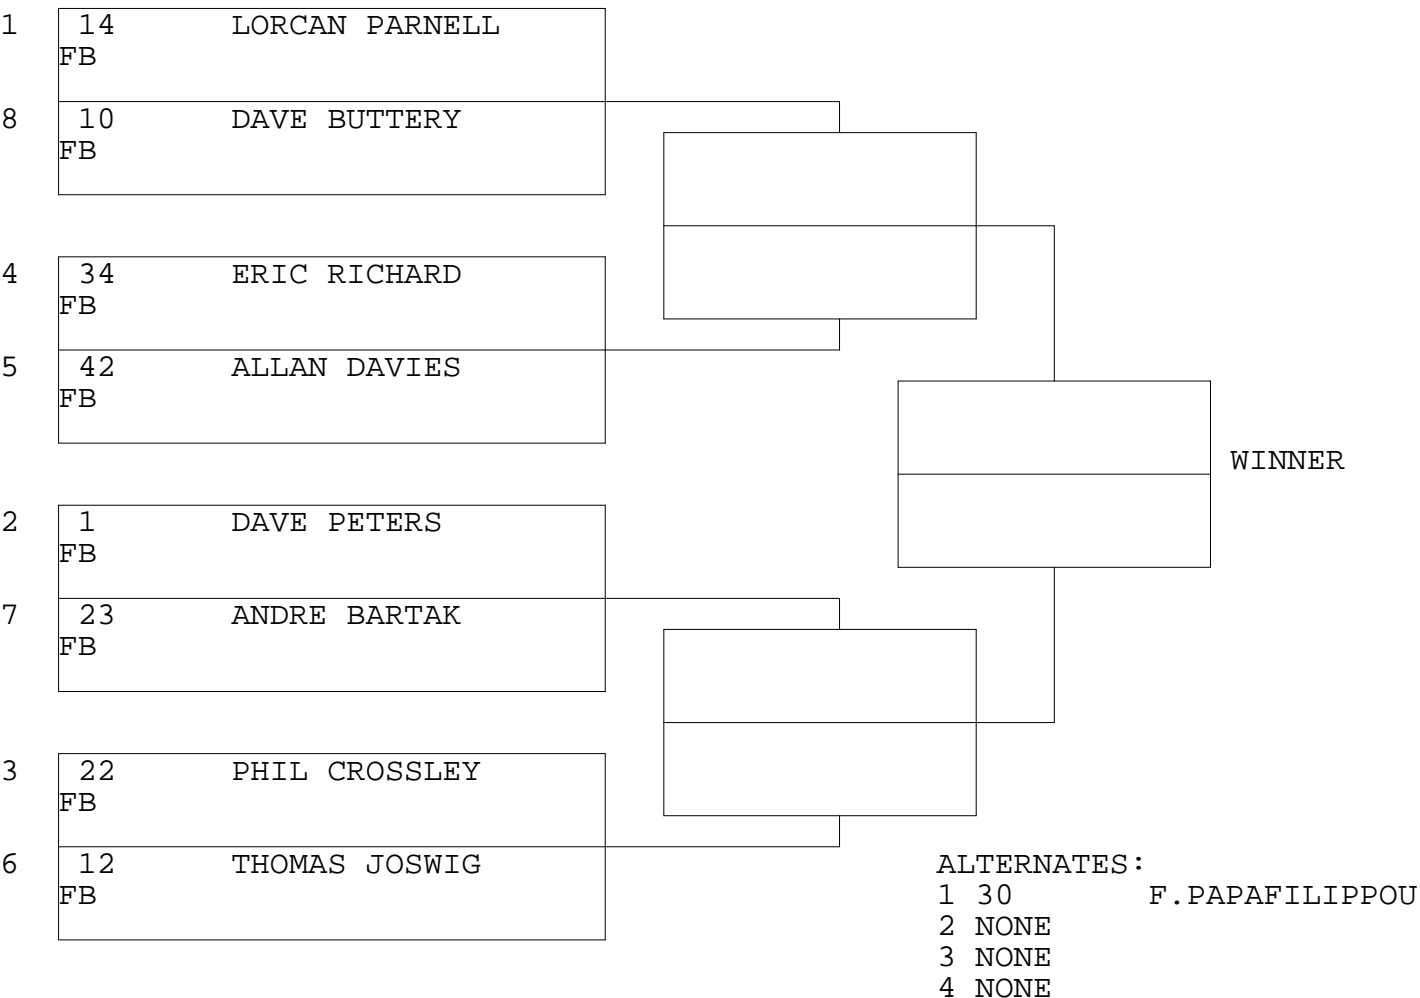

FUNNY BIKE

TSI RACENET SYSTEM
PROGRESSIVE LADDER FOR 8 CARS

26-Mar-16
1:40:31 PM

OFFICIAL