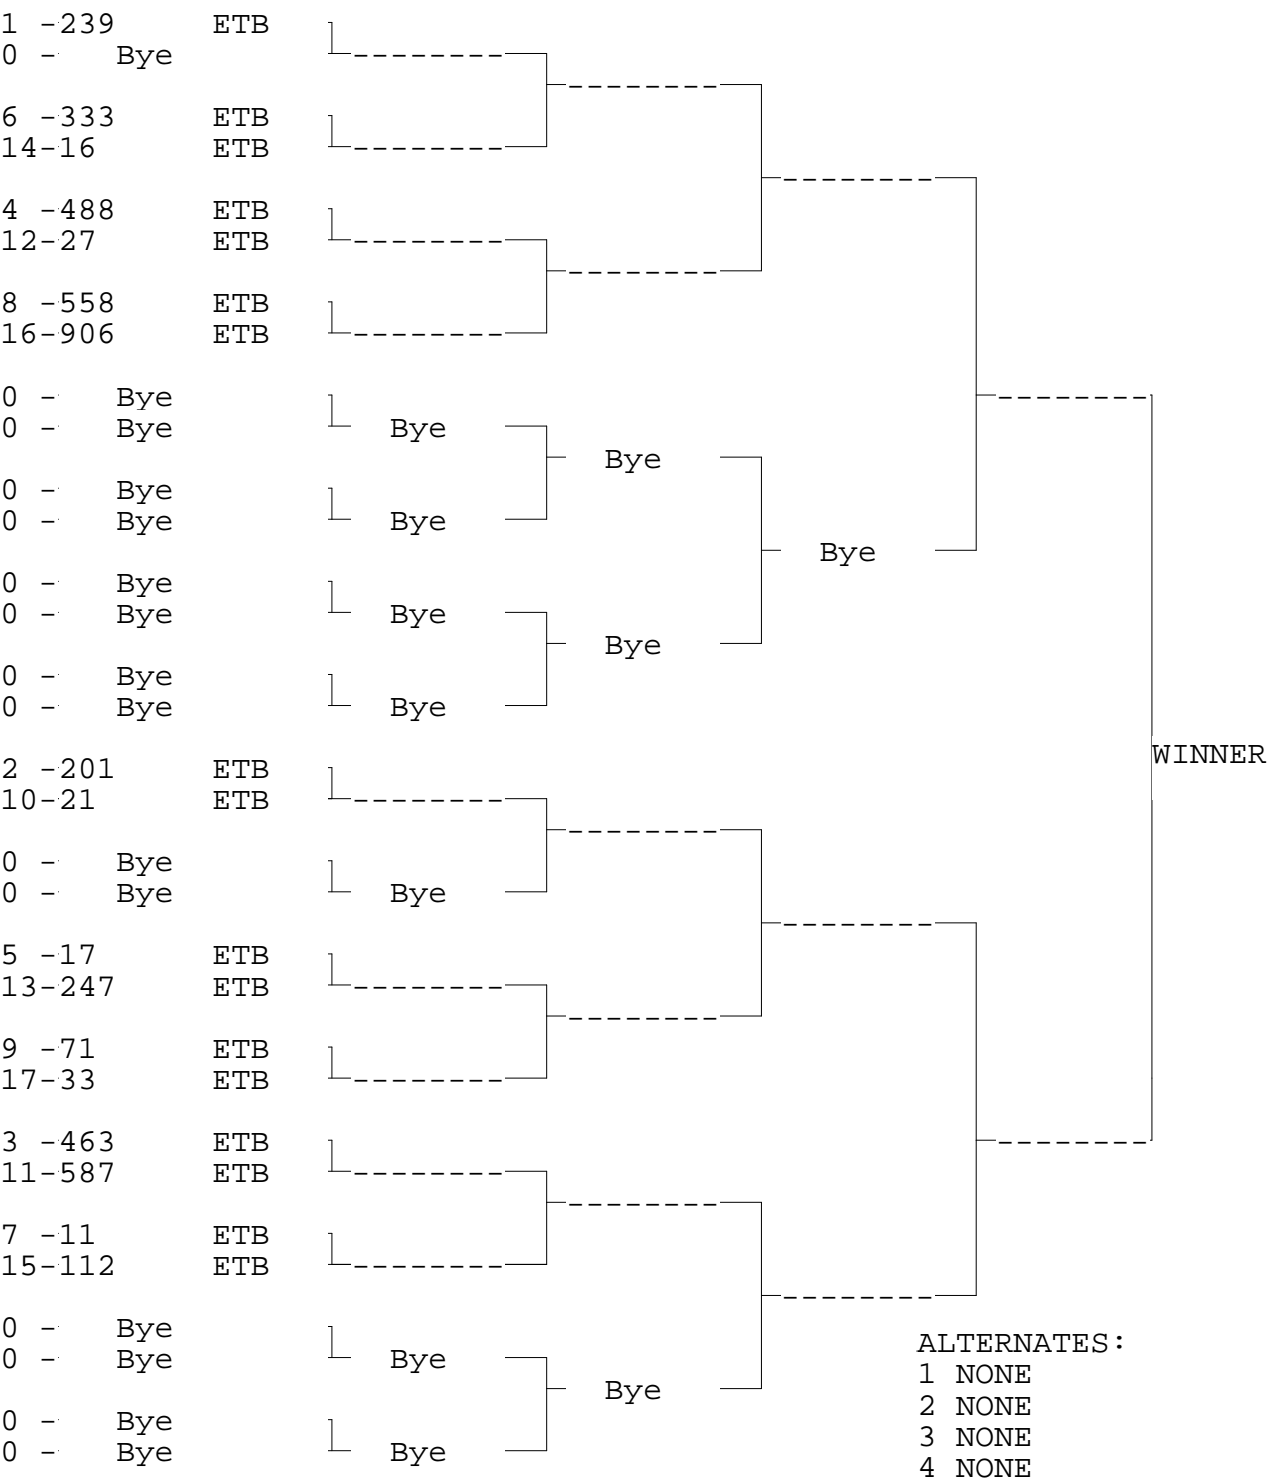

ET BIKE/NAST

TSI RACENET SYSTEM
PROGRESSIVE LADDER FOR 17 CARS

26-Mar-16
1:29:33 PM

OFFICIAL