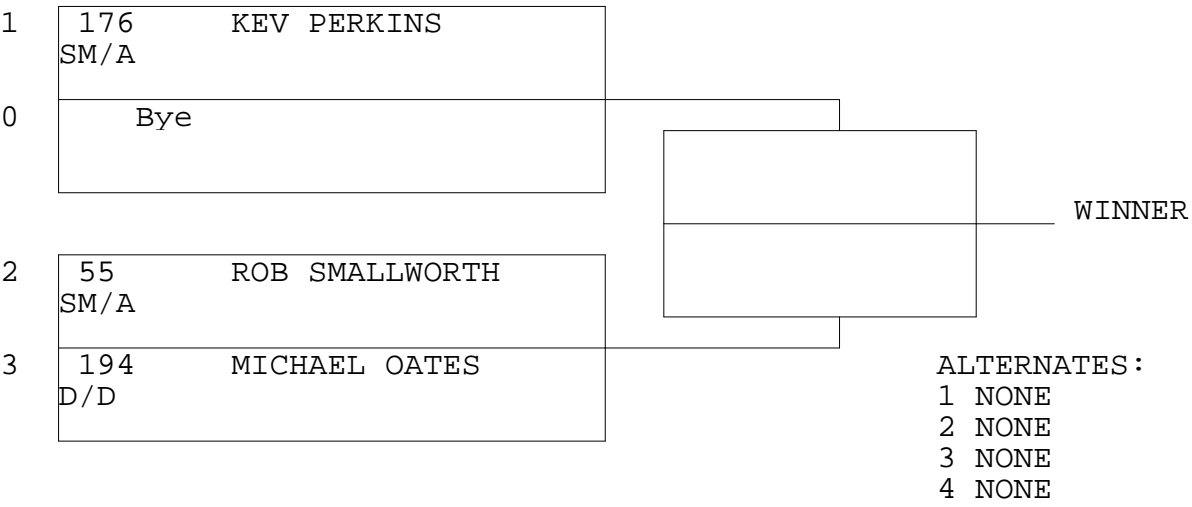

COMP ELIMINATOR

TSI RACENET SYSTEM
PROGRESSIVE LADDER FOR 3 CARS

26-Mar-16
4:33:07 PM

OFFICIAL