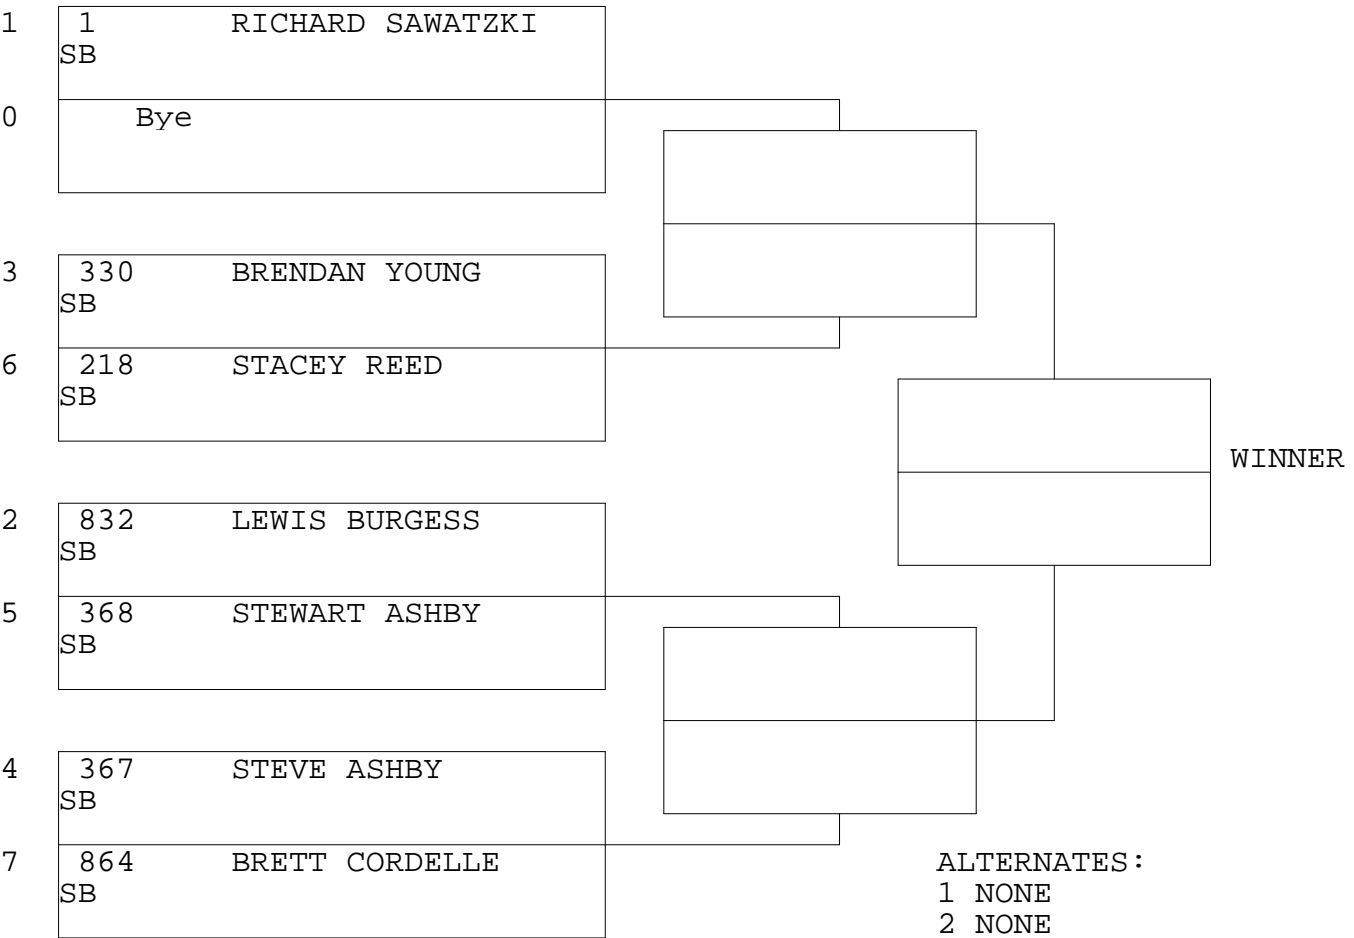

9.50 BIKE

TSI RACENET SYSTEM
PROGRESSIVE LADDER FOR 7 CARS

26-Mar-16
1:30:36 PM

OFFICIAL