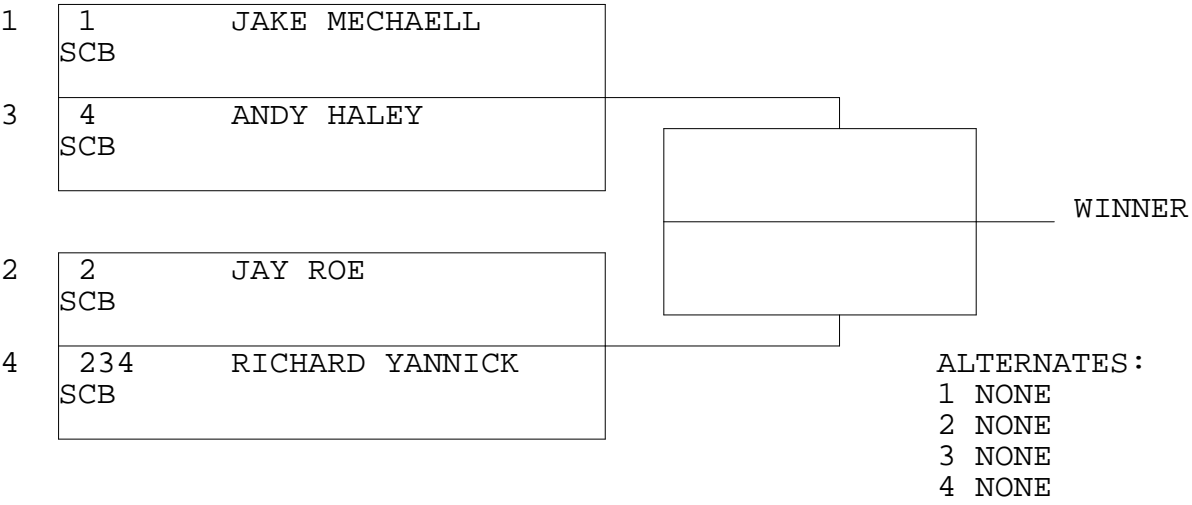

8.50 BIKE

TSI RACENET SYSTEM
PROGRESSIVE LADDER FOR 4 CARS

26-Mar-16
1:20:48 PM

OFFICIAL