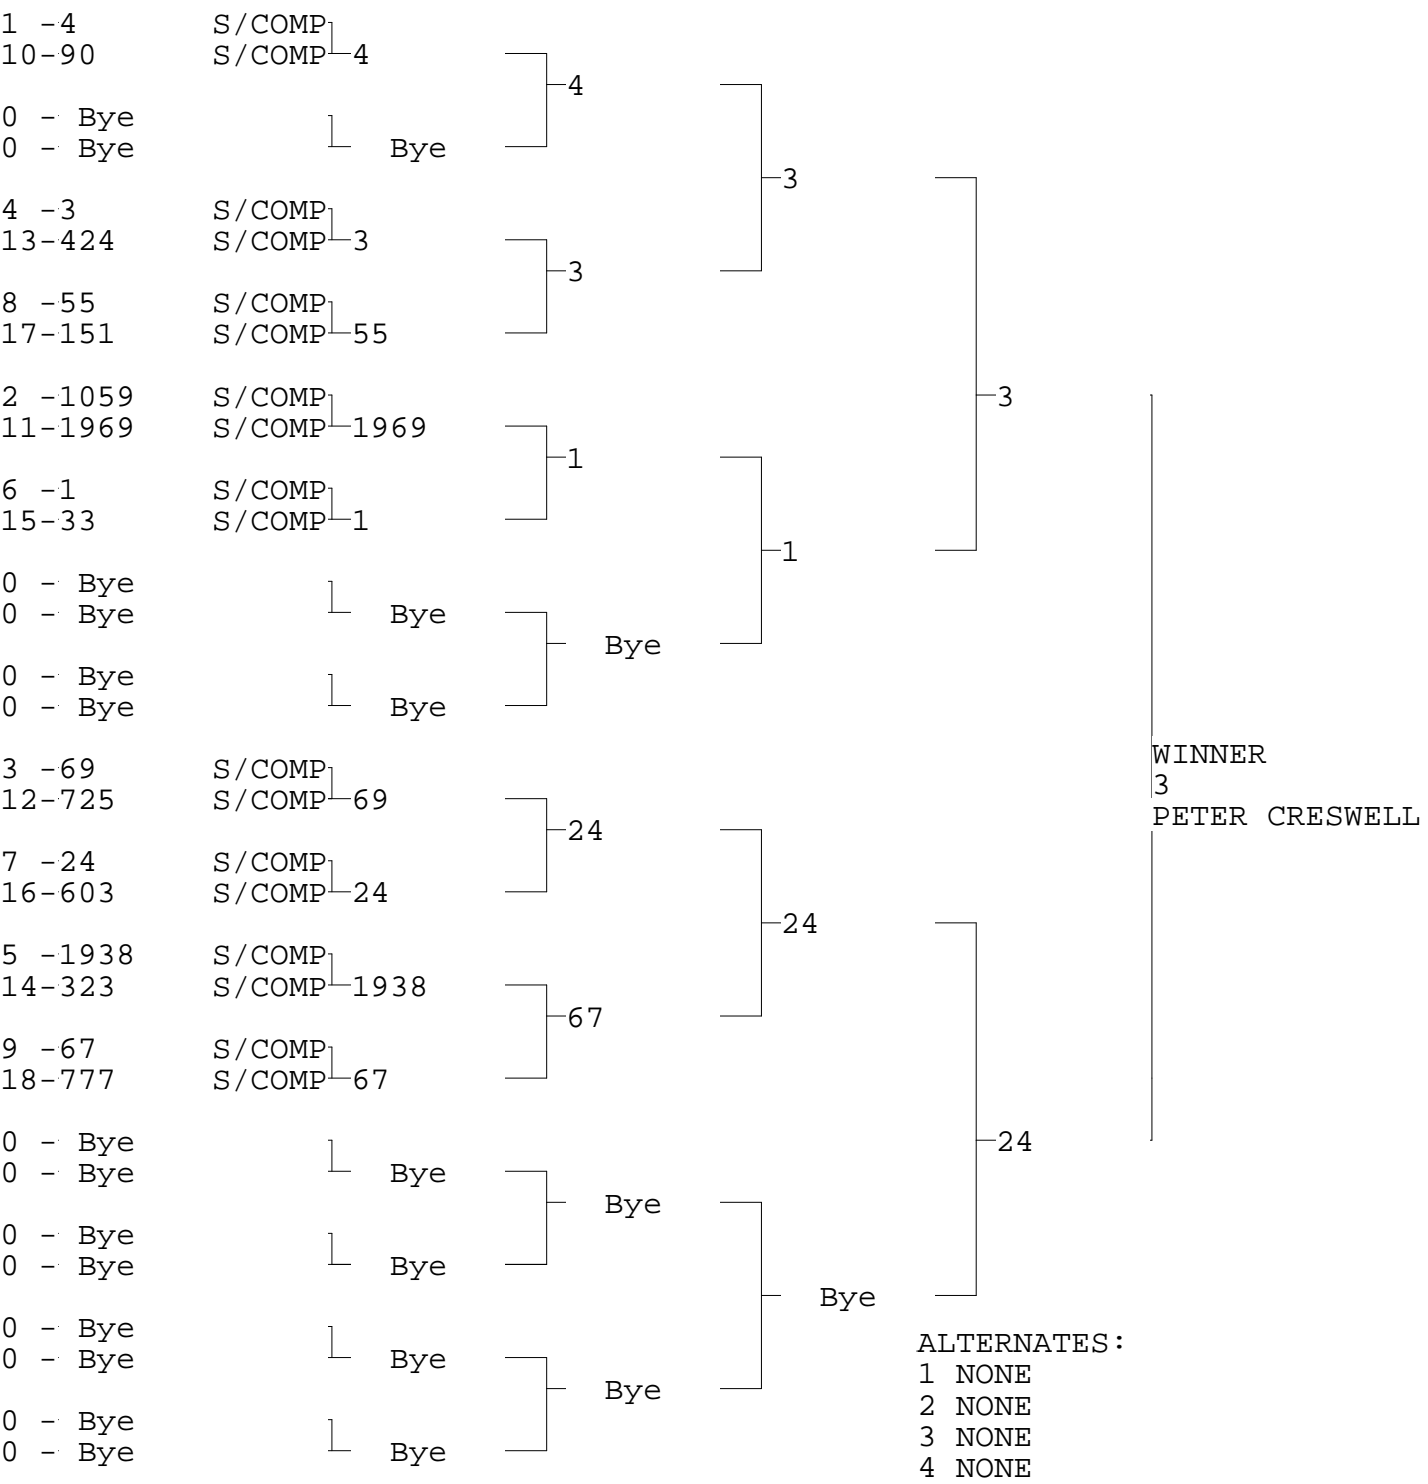

SUPER COMP

TSI RACENET SYSTEM
PROGRESSIVE LADDER FOR 18 CARS

2016-05-30
6:29:29 PM

OFFICIAL