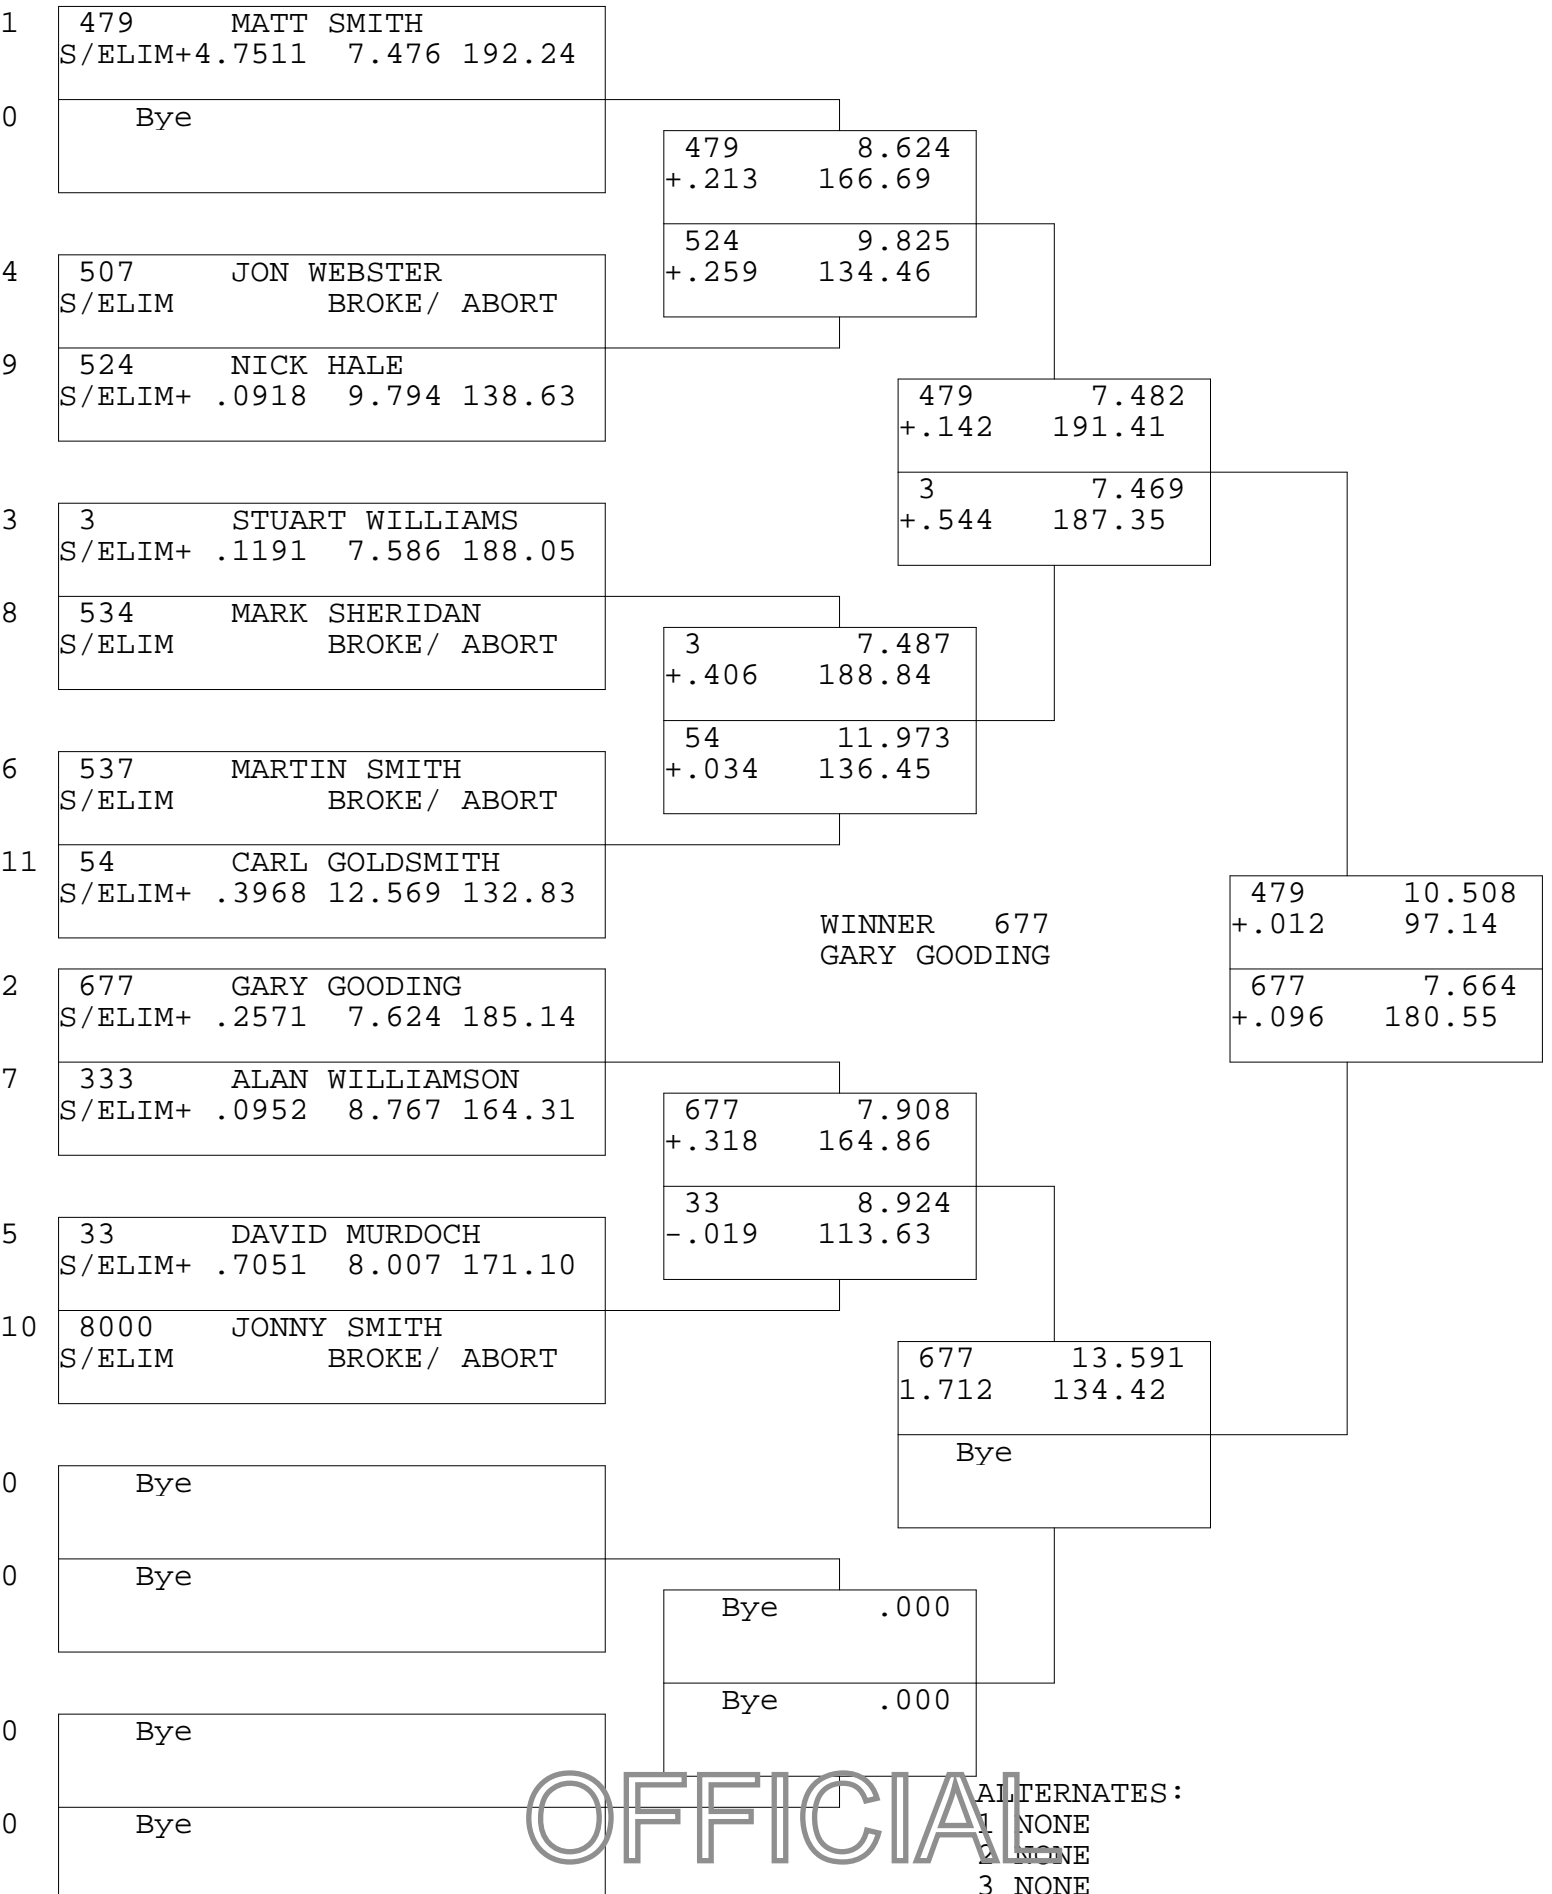

STREET ELIMINATOR

TSI RACENET SYSTEM
PROGRESSIVE LADDER FOR 11 CARS

2016-05-30
6:33:26 PM

OFFICIAL ALTERNATES:
1 NONE
2 NONE
3 NONE
4 NONE