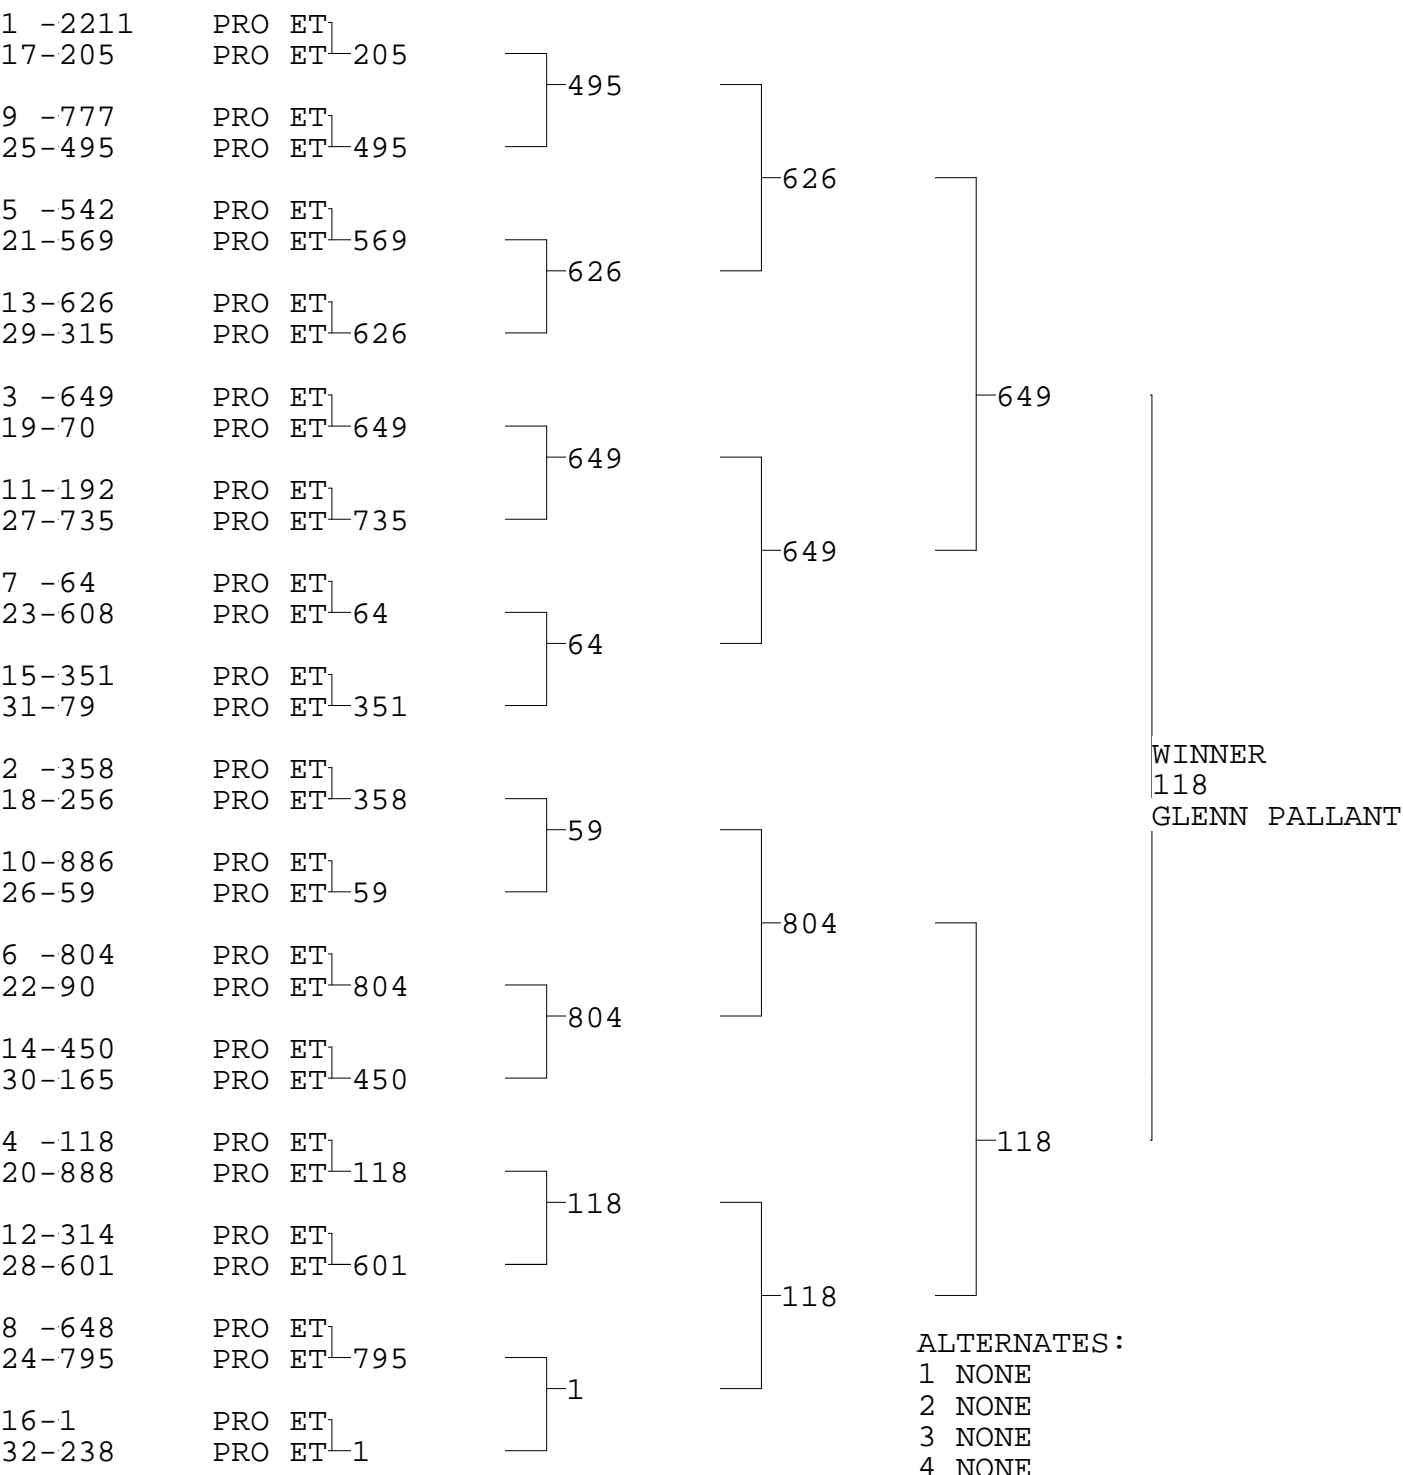

PRO ET

TSI RACENET SYSTEM
PROGRESSIVE LADDER FOR 32 CARS

2016-05-30
6:26:53 PM

OFFICIAL