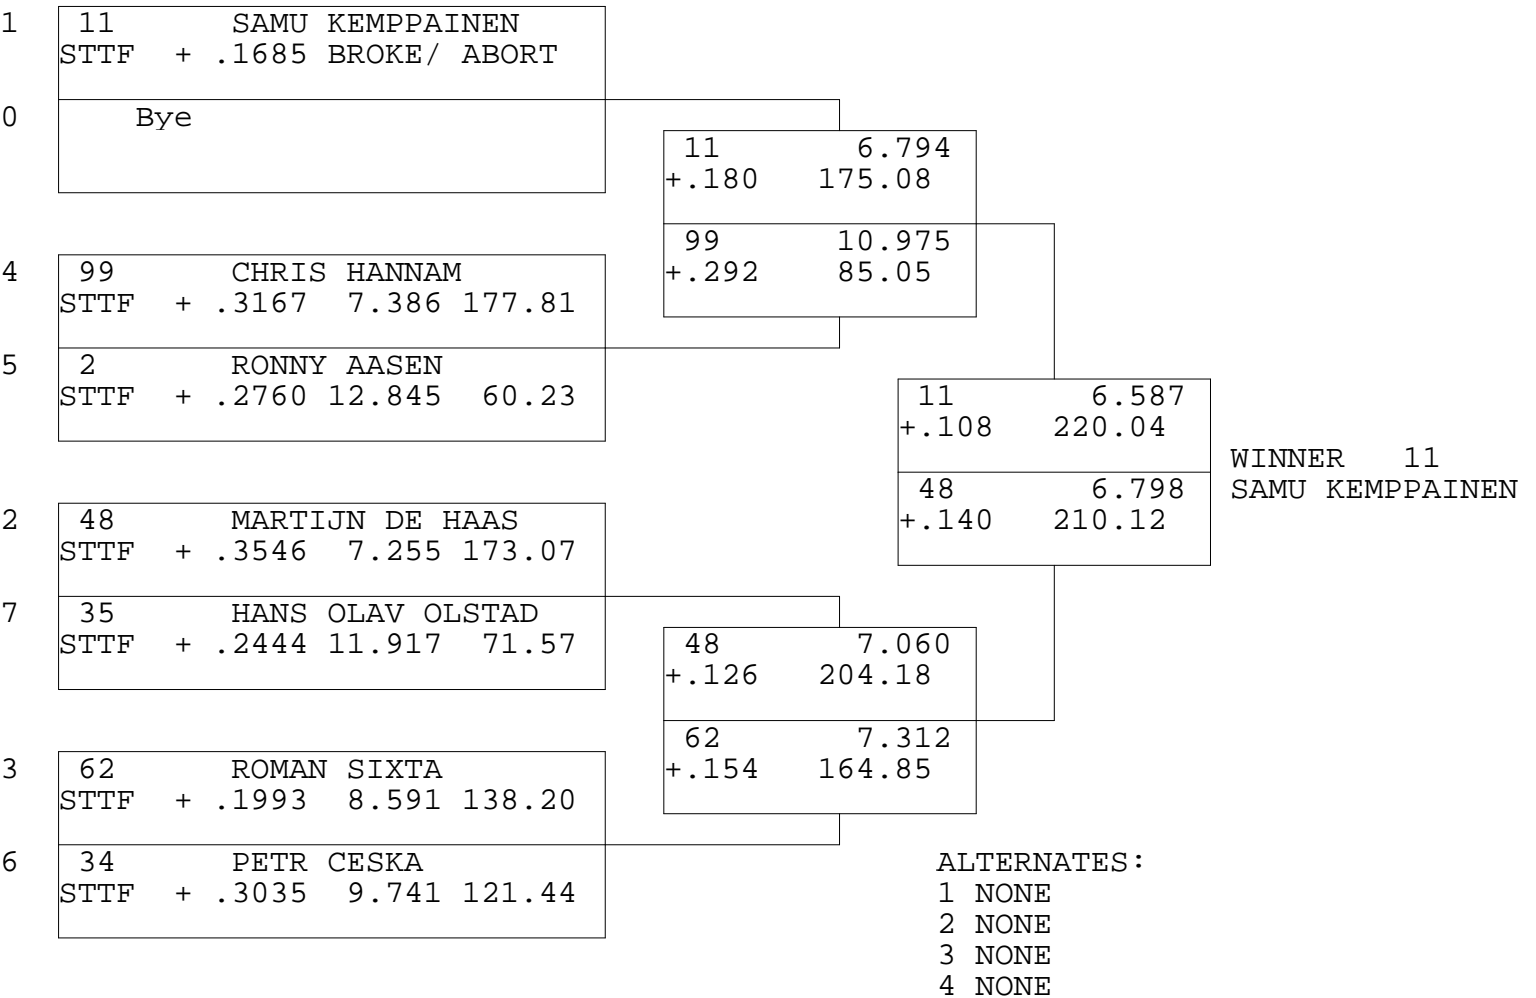

FIM SUPER TWIN BK

TSI RACENET SYSTEM
PROGRESSIVE LADDER FOR 7 CARS

2016-05-30
4:52:22 PM

OFFICIAL