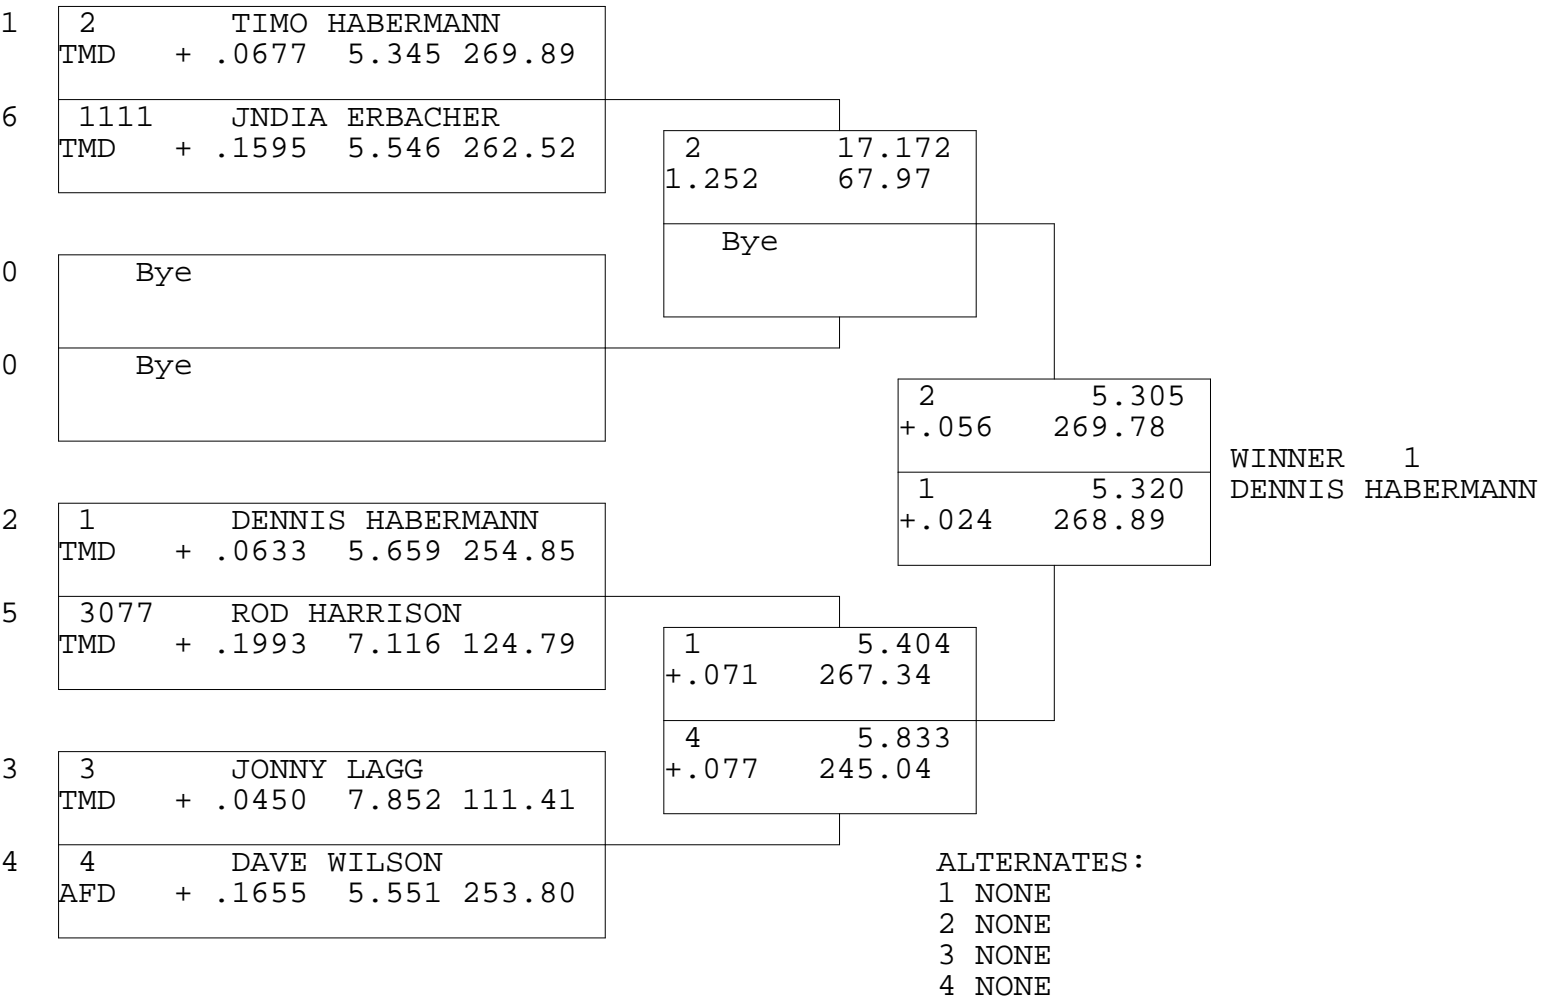

FIA TMD

TSI RACENET SYSTEM  
 PROGRESSIVE LADDER FOR 6 CARS

2016-09-11  
 6:03:37 PM

OFFICIAL