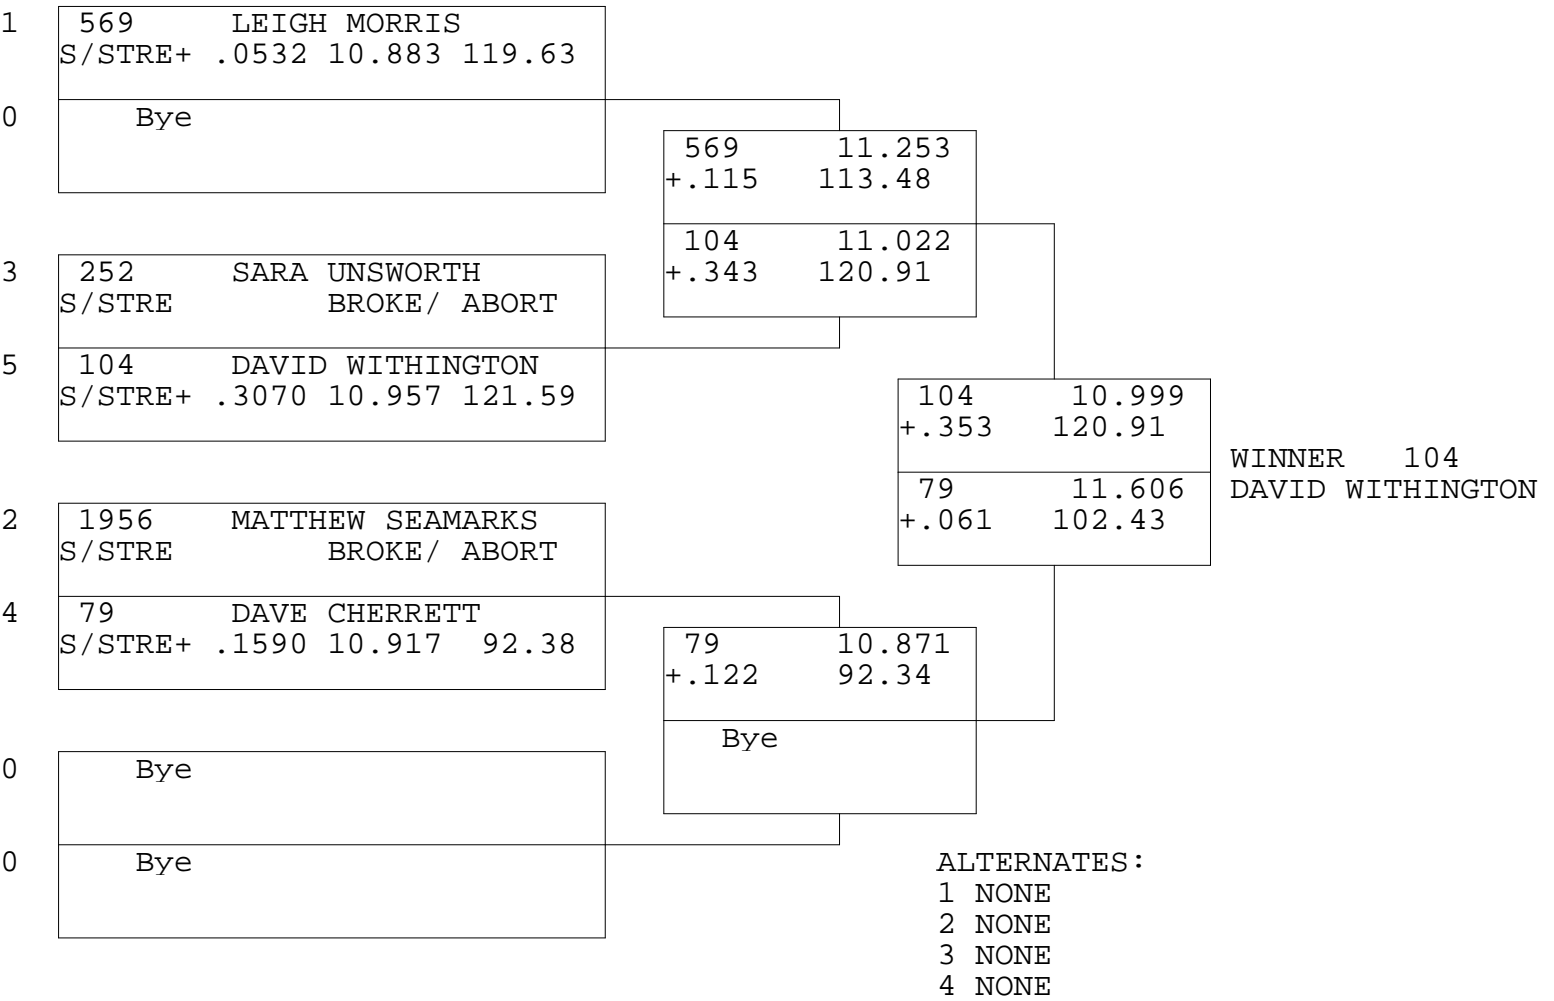

SUPER STREET

TSI RACENET SYSTEM
 PROGRESSIVE LADDER FOR 5 CARS

2016-09-11
 7:32:22 PM

OFFICIAL