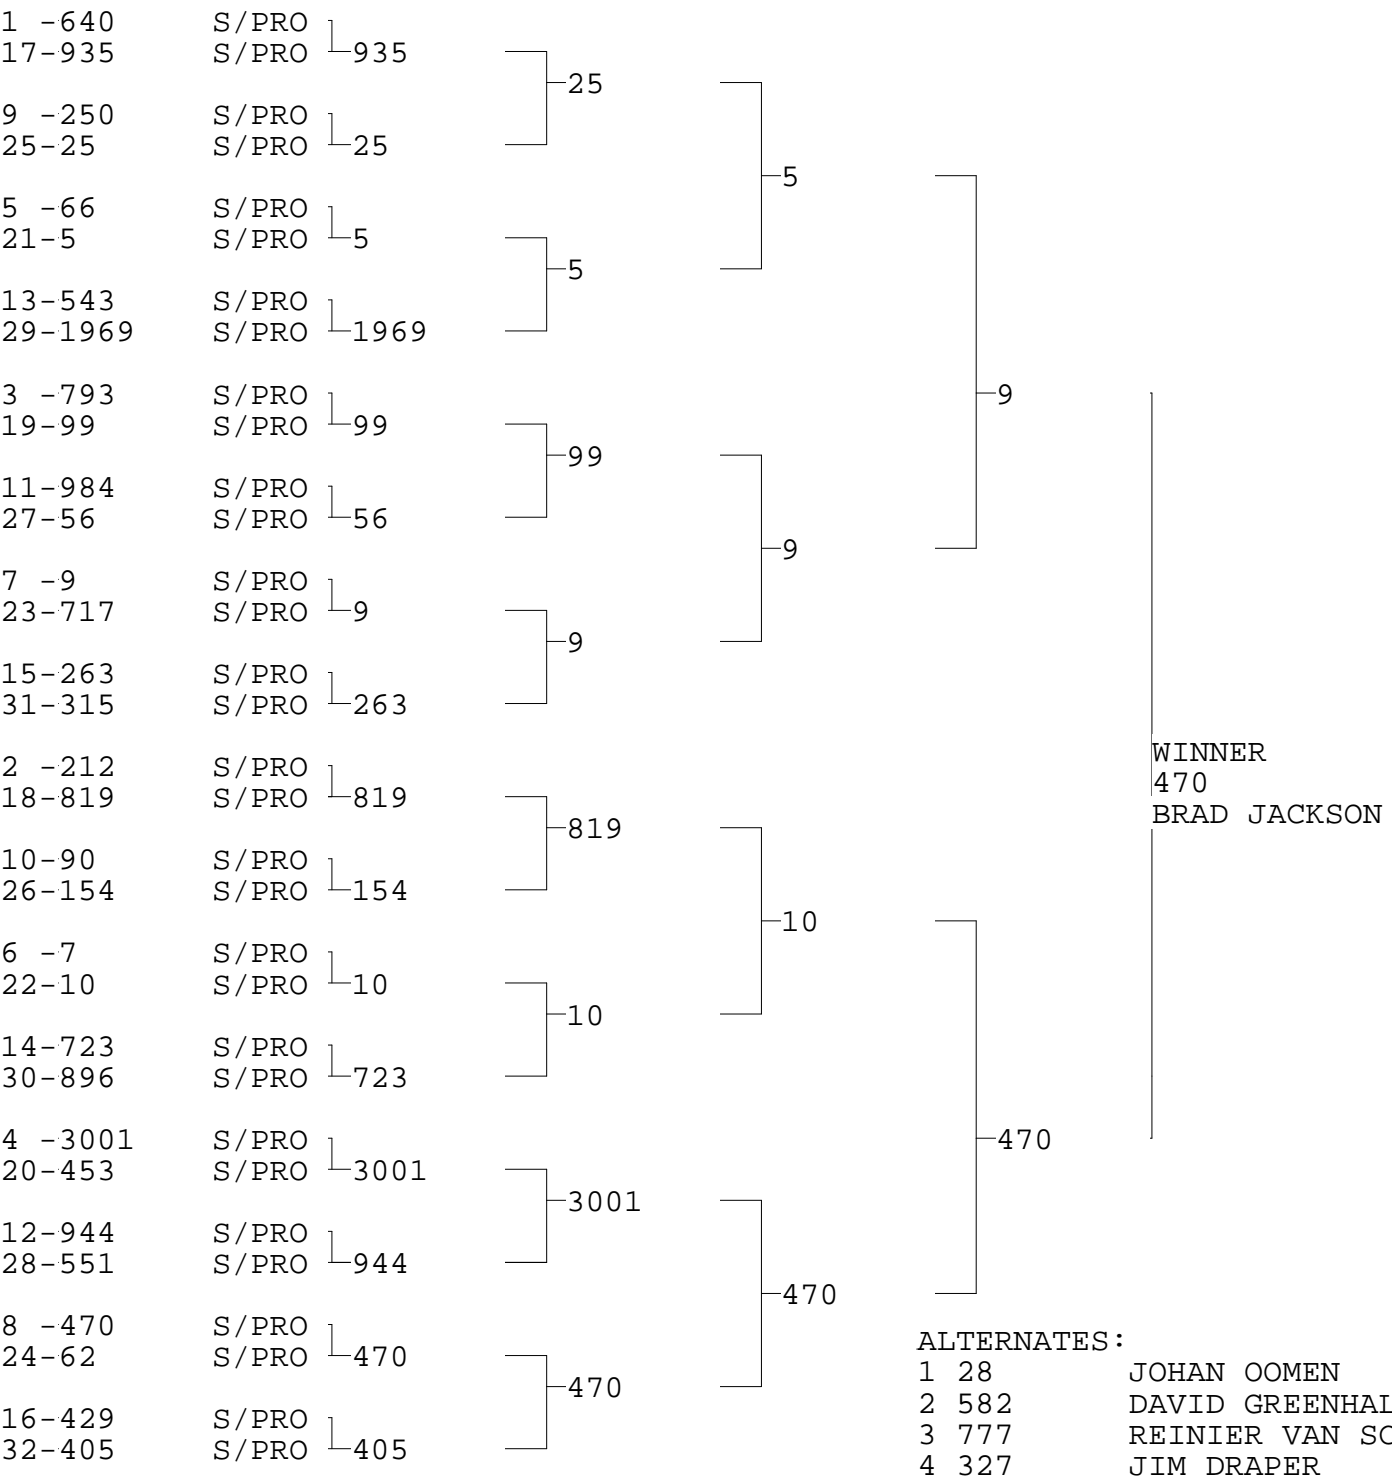

SUPER PRO ET

TSI RACENET SYSTEM
PROGRESSIVE LADDER FOR 32 CARS

2016-09-11
7:28:14 PM

OFFICIAL