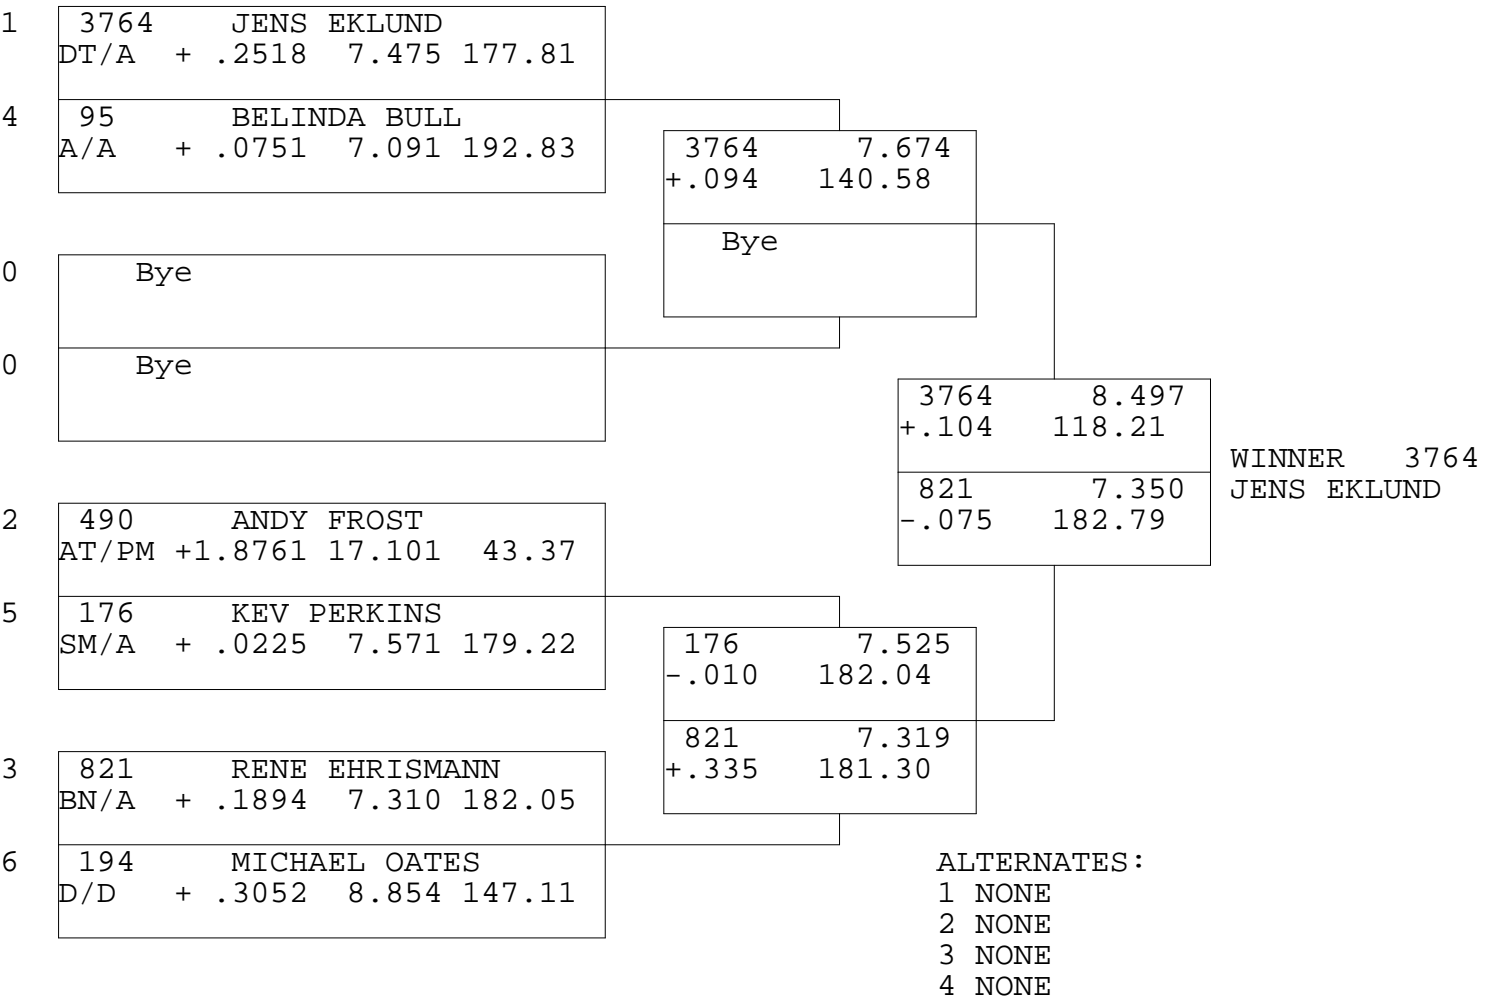

COMP ELIMINATOR

TSI RACENET SYSTEM
PROGRESSIVE LADDER FOR 6 CARS

2016-09-11
5:26:47 PM

OFFICIAL